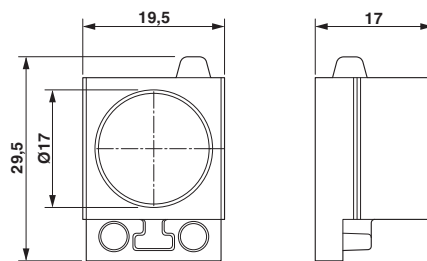

Small, slotted cable sleeves suitable for one cable with a diameter of 16 ... 17 mm, material: SEBS

Key commercial data

Packing unit	1 pc
Weight per Piece (excluding packing)	4.0 GRM
Custom tariff number	85472000
Country of origin	Poland

Technical data

Dimensions

External cable diameter	1x 16 mm ... 17 mm
-------------------------	--------------------

Ambient conditions

Degree of protection	IP54
	IP55 (when using a CES-B...-SFFS-PLBK sealing frame with screw locking)
Ambient temperature (operation)	-40 °C ... 80 °C (static)

Drawings

Dimensioned drawing

Dimensional drawing