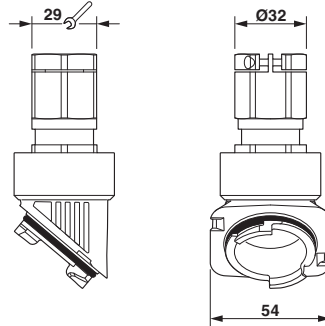

Dimensions

Wrench size, union nut	29 mm
Wrench size, support	29 mm
External cable diameter	9 mm ... 17 mm

Ambient conditions

Ambient temperature (operation)	-40 °C ... 100 °C
---------------------------------	-------------------

Drawings

Cable gland - HC-B-GTRS-M25-ER-AL - 1414657

Dimensional drawing

Dimensional drawing

Classifications

eCl@ss

eCl@ss 5.1	27143424
eCl@ss 6.0	27261207
eCl@ss 8.0	27149109
eCl@ss 9.0	27144432

ETIM