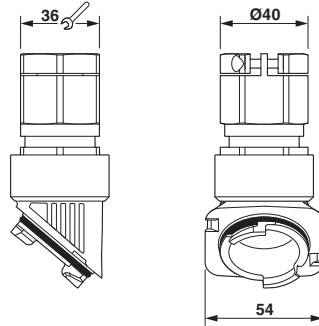

Dimensions

Wrench size, union nut	36 mm
Wrench size, support	36 mm
External cable diameter	13 mm ... 21 mm

Ambient conditions

Ambient temperature (operation)	-40 °C ... 100 °C
---------------------------------	-------------------

Drawings

Cable gland - HC-B-GTRS-M32-ER-AL - 1414658

Dimensional drawing

Dimensional drawing

Classifications

eCl@ss

eCl@ss 5.1	27143424
eCl@ss 6.0	27261207
eCl@ss 8.0	27149109
eCl@ss 9.0	27144432

ETIM