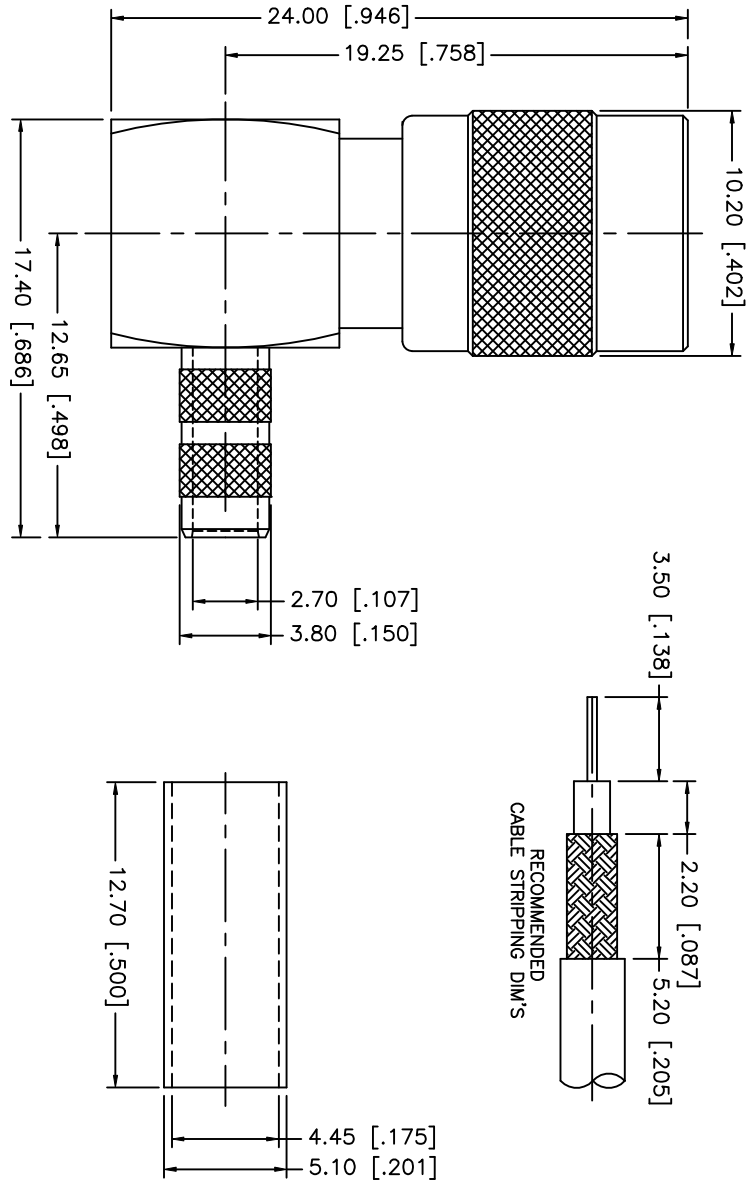

Email & Skype: info@chipsmall.com Web: www.chipsmall.com

Address: A1208, Overseas Decoration Building, #122 Zhenhua RD., Futian, Shenzhen, China

REV.	DATE	DESCRIPTION
A	08/08/02	UPDATE BARREL DIAMETER

CRIMP NOTES:
 1) CRIMP FERRULE
 HEX CRIMP SIZE .178"
 2) CONTACT PIN TO SOLDER

8				UNLESS OTHERWISE SPECIFIED DIMENSIONS ARE IN MILLIMETERS	
7				DIMENSIONS IN [] ARE IN INCHES FOR CUSTOMER REFERENCE ONLY	
6				UNLESS OTHERWISE SPECIFIED TOLERANCES FOR INCHES ARE: .XXX = ± 0.005" .XX = ± 0.010" .X = ± 0.020"	
5	FERRULE	BRASS	NICKEL	DO NOT SCALE DRAWING	
4	RETAINER RING	BER. COPPER	NATURAL		
3	CONTACT PIN	BER. COPPER	GOLD		
2	INSULATOR	TEFLON	NATURAL		
1	BODY/SHELL	BRASS	NICKEL		
	DESCRIPTION	MATERIAL	FINISH		