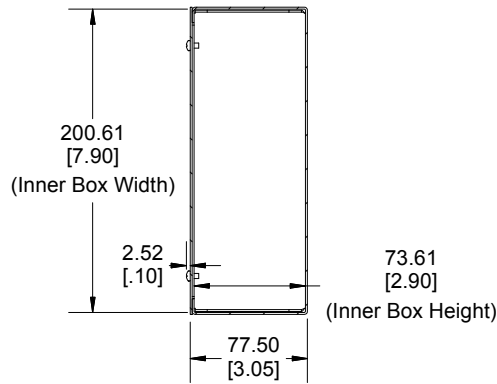

**SECTION A-A
End View of Assembly**