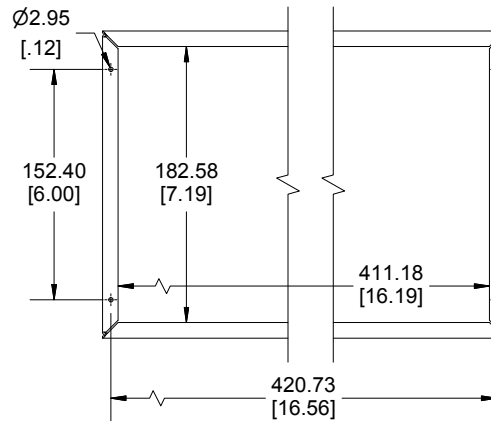

**Bottom View of Chassis
(Sold Separately)**