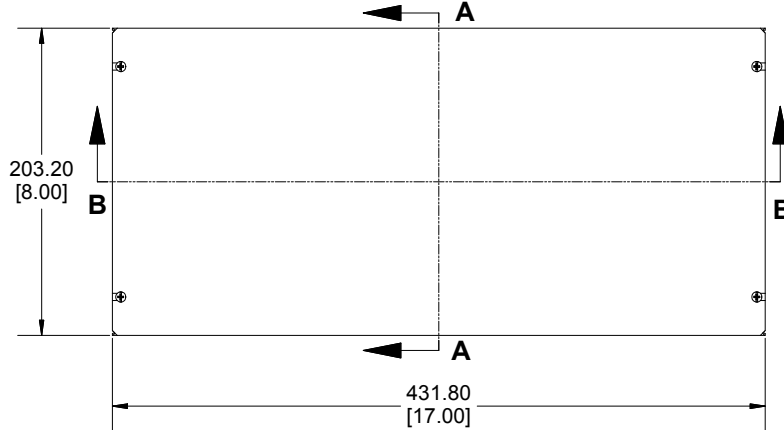

Bottom View of Assembly