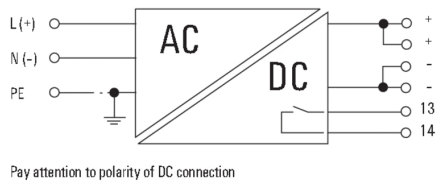

Data sheet

PROeco
PRO ECO 120W 24V 5A

Weidmüller Interface GmbH & Co. KG
Klingenbergstraße 16
D-32758 Detmold
Germany
Fon: +49 5231 14-0
Fax: +49 5231 14-292083
www.weidmueller.com

Drawings

Electric symbol