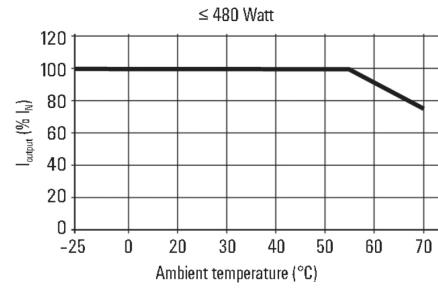

Derating curve