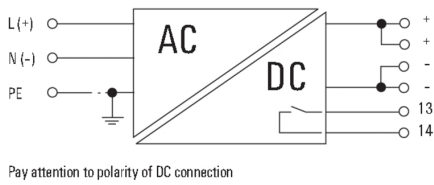

Data sheet

**PROeco
PRO ECO 240W 24V 10A**

Weidmüller Interface GmbH & Co. KG
Klingenbergstraße 16
D-32758 Detmold
Germany
Fon: +49 5231 14-0
Fax: +49 5231 14-292083
www.weidmueller.com

Drawings

Electric symbol