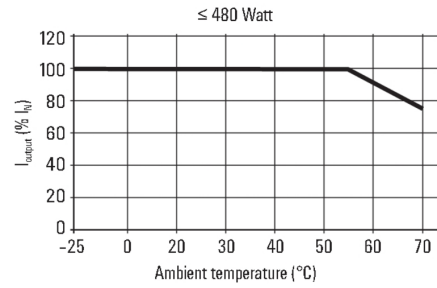

Derating curve