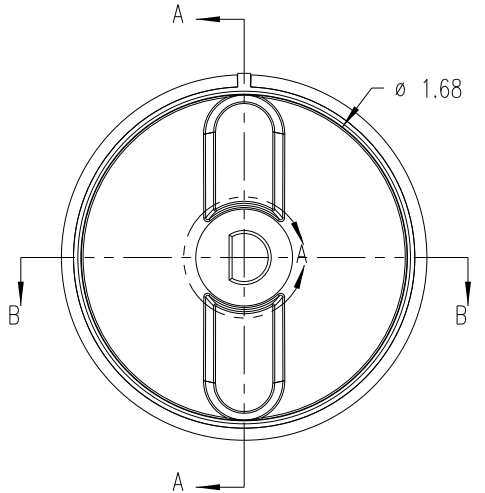

MOLD #	1507
CAVITY	1507
CORE	1507
PIN	1507-D

DETAIL A
SCALE 2 : 1

SECTION A-A

SECTION B-B

SUBSTRATE MATERIAL: NYLON 6/6 (CLC)
COLOR: WHITE (PC23083)
OVERMOLD MATERIAL: NYLON 6/6 (CLC)
COLOR: RED (NC301100)