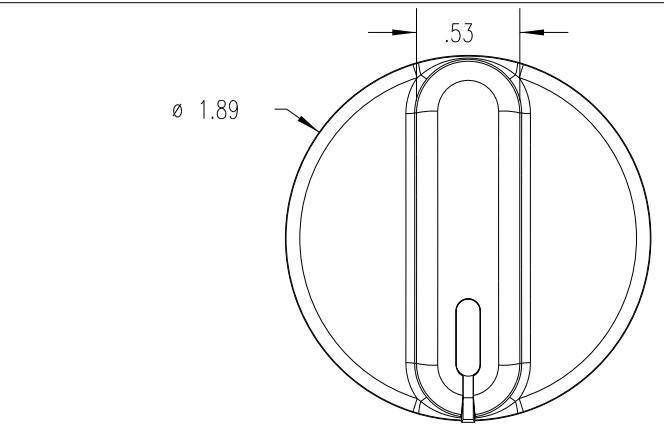

Email & Skype: info@chipsmall.com Web: www.chipsmall.com

Address: A1208, Overseas Decoration Building, #122 Zhenhua RD., Futian, Shenzhen, China

PART NAME: KNOB SCALE: 1:1 DATE: 8/13/09 DR. BY JAM

DAVIES MOLDING COMPANY
CAROL STREAM, ILLINOIS 60188

MOLD #	1507
CAVITY	1507
CORE	1507
PIN	1507-D

DETAIL A
SCALE 2 : 1

SECTION A-A

SECTION B-B

SUBSTRATE MATERIAL: NYLON 6/6 (CLC)
COLOR: WHITE (PC23083)
OVERMOLD MATERIAL: NYLON 6/6 (CLC)
COLOR: RED (NC301100)