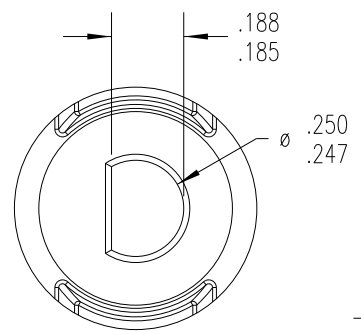

Email & Skype: info@chipsmall.com Web: www.chipsmall.com

Address: A1208, Overseas Decoration Building, #122 Zhenhua RD., Futian, Shenzhen, China

PART NAME: KNOB SCALE: 1:1 DATE: 8/13/09 DR. BY JAM

DAVIES MOLDING COMPANY
CAROL STREAM, ILLINOIS 60188

MOLD #	1507
CAVITY	1507
CORE	1507
PIN	1507-D

DETAIL A
SCALE 2 : 1

SECTION A-A

SECTION B-B

SUBSTRATE MATERIAL: NYLON 6/6 (CLC)
COLOR: WHITE (PC23083)
OVERMOLD MATERIAL: NYLON 6/6 (CLC)
COLOR: RED (NC301100)