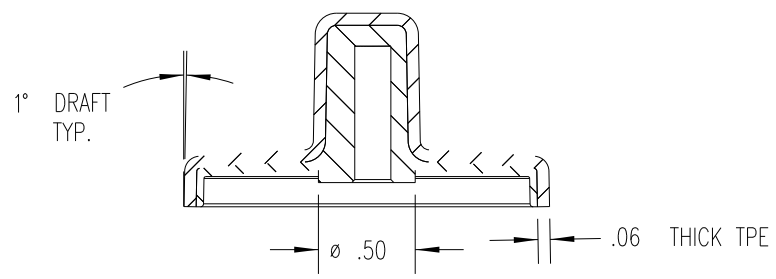

MOLD #	1507
CAVITY	1507
CORE	1507
PIN	1507-D

DETAIL A
SCALE 2 : 1

SECTION A-A

SECTION B-B

SUBSTRATE MATERIAL: NYLON 6/6 (CLC)
COLOR: WHITE (PC23083)
OVERMOLD MATERIAL: NYLON 6/6 (CLC)
COLOR: RED (NC301100)