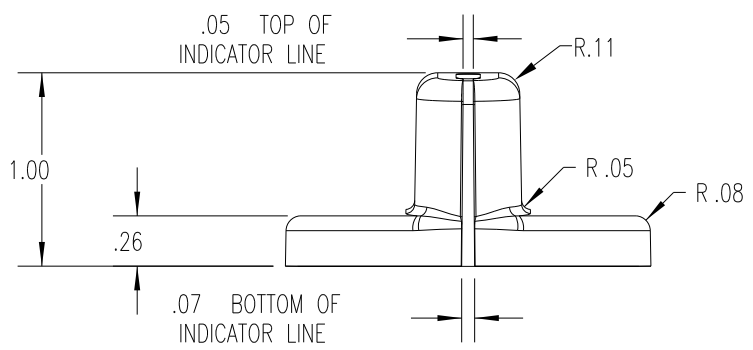

MOLD #	1507
CAVITY	1507
CORE	1507
PIN	1507-D

DETAIL A
SCALE 2 : 1

SECTION A-A

SECTION B-B

SUBSTRATE MATERIAL: NYLON 6/6 (CLC)
COLOR: WHITE (PC23083)
OVERMOLD MATERIAL: NYLON 6/6 (CLC)
COLOR: RED (NC301100)