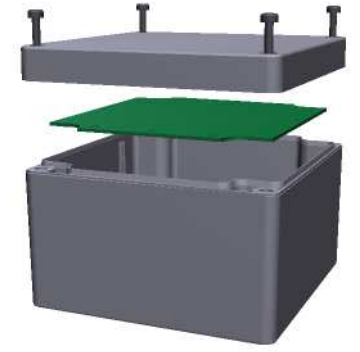

Enclosures can be Factory Modified (Milling, Drilling, Printing etc)
Contact mjm@hammondmfg.com for Quotes
Solid models of this enclosure available in STEP or IGES see Web.

NOTE

Purchased assembly includes box, lid, and 4 cover screws	
Recommended Cover screw torque -- 2.5 lbf-in (30 cN-m)	
Polycarbonate version is UL 508 approved Matl UL94 - V0 / 5VA @ 3mm	

1554P	
1554P Regular Enclosure	
General Purpose ABS RAL-7035	1554PGY
Polycarbonate RAL-7035	1554P2GY
1554P Clear / Smoke Lid Enclosure	
Polycarbonate Box / Clear Polycarbonate Lid	1554P2GYCL
Polycarbonate Box / Smoke Polycarbonate Lid	1554P2GYSL
ACCESSORIES	
Heavy Duty 16 Gauge Galvanized Steel Panels	1554NPL
Steel Panel / P. C. Board Machine Screw [M3 x 8mm Nickel Plated]	1591MM100
Steel Panel / P. C. Board Self Tapping Screw [#6 X 1/4" (6.4mm) Nickel Plated]	1598ATS100
Cover Screws (Pkg 4) [M4 X 20mm Type 304 Stainless Steel]	SC1554