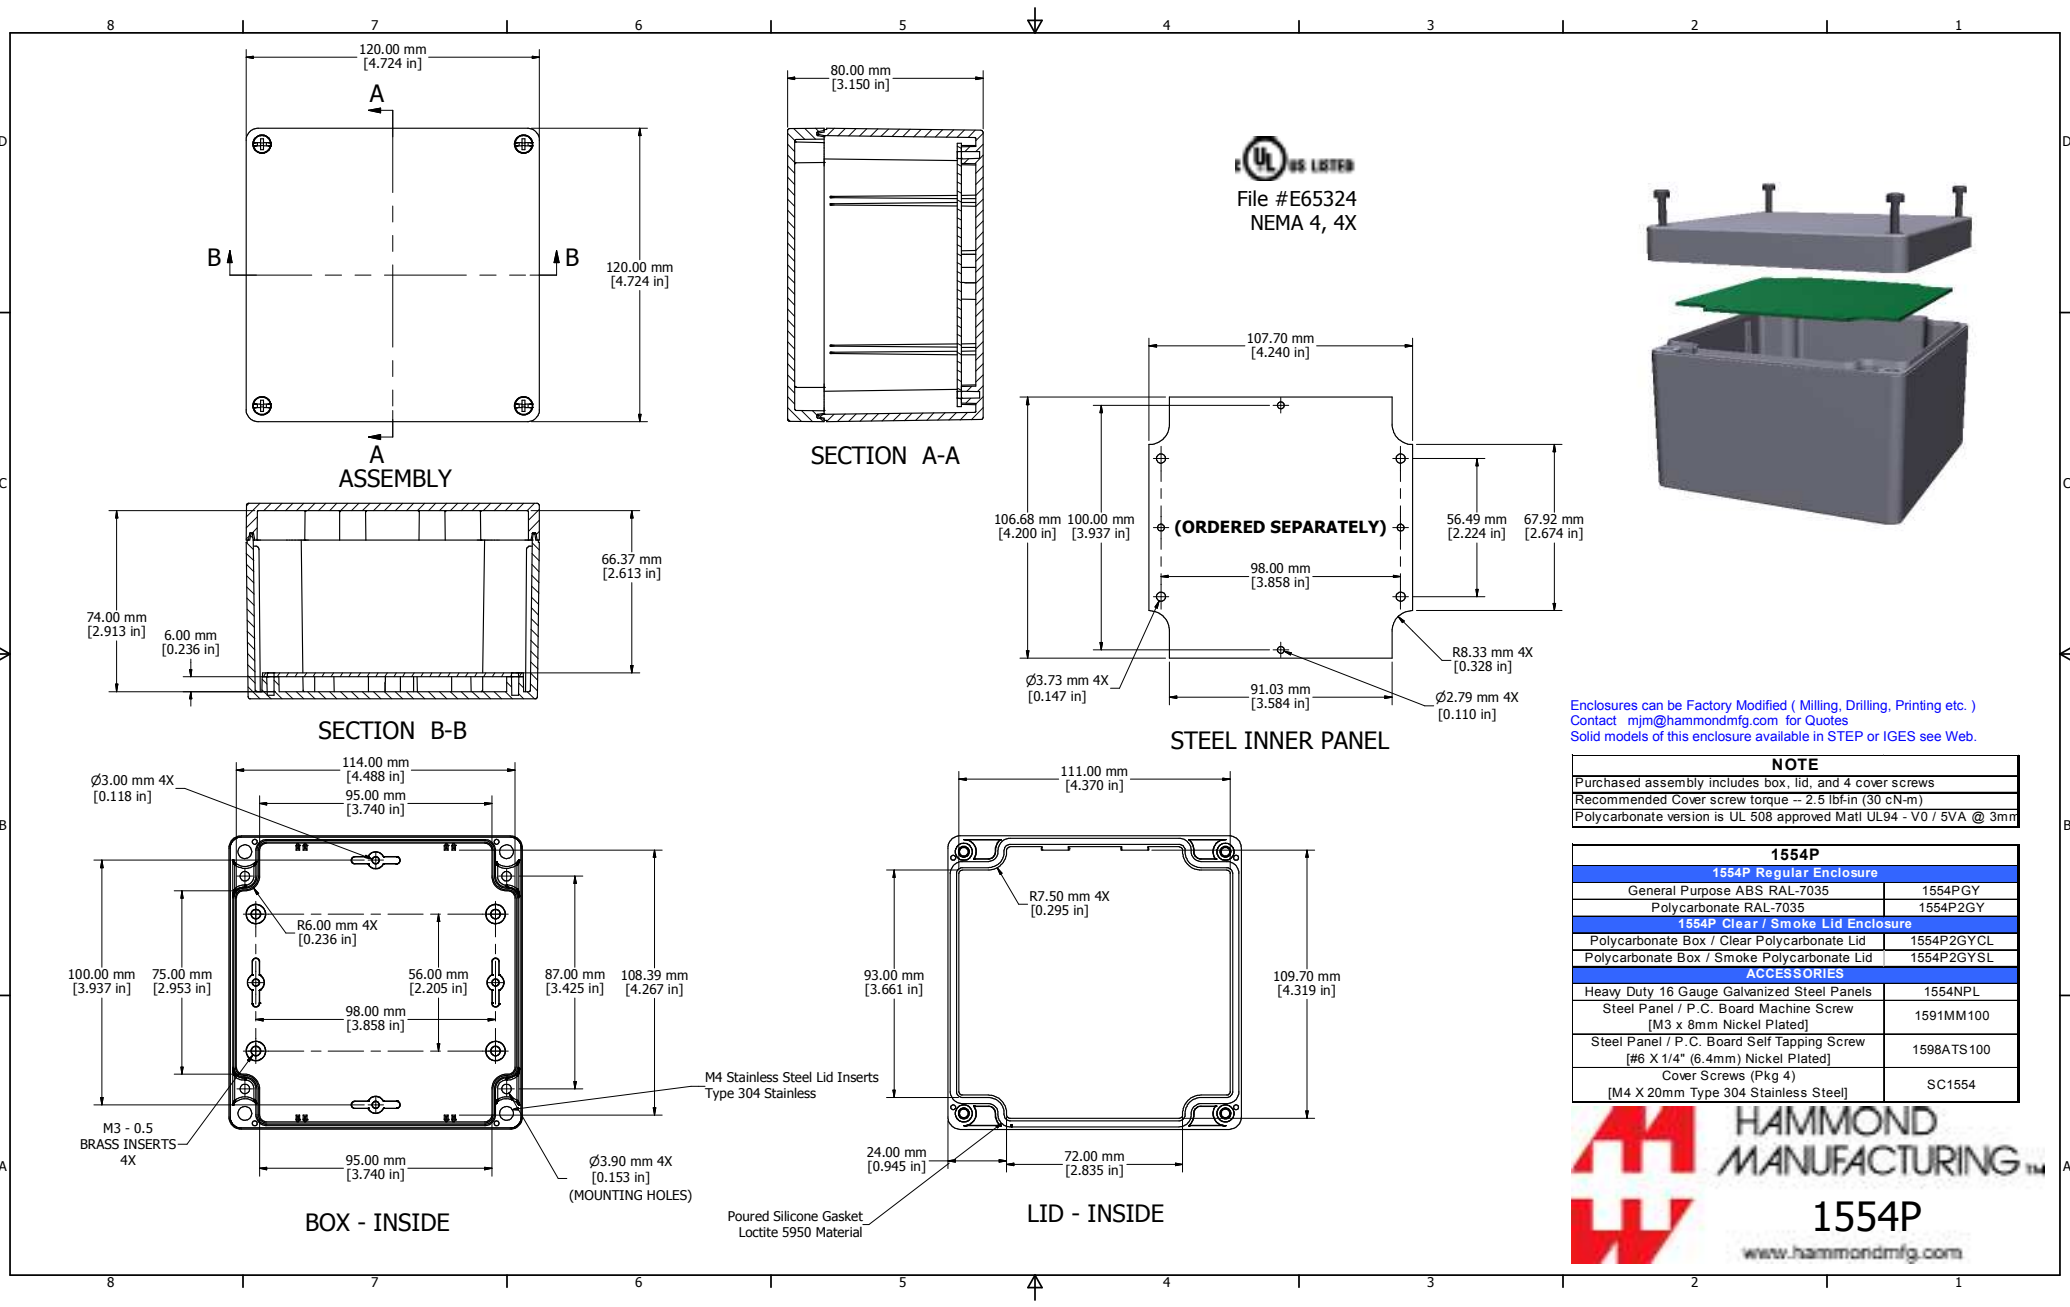

Enclosures can be Factory Modified (Milling, Drilling, Printing etc)
Contact mjm@hammondmfg.com for Quotes
Solid models of this enclosure available in STEP or IGES see Web.

NOTE

Purchased assembly includes box, lid, and 4 cover screws	
Recommended Cover screw torque -- 2.5 lbf-in (30 cN-m)	
Polycarbonate version is UL 508 approved Matl UL94 - V0 / 5VA @ 3mm	

1554P	
1554P Regular Enclosure	
General Purpose ABS RAL-7035	1554PGY
Polycarbonate RAL-7035	1554P2GY
1554P Clear / Smoke Lid Enclosure	
Polycarbonate Box / Clear Polycarbonate Lid	1554P2GYCL
Polycarbonate Box / Smoke Polycarbonate Lid	1554P2GYSL
ACCESSORIES	
Heavy Duty 16 Gauge Galvanized Steel Panels	1554NPL
Steel Panel / P. C. Board Machine Screw [M3 x 8mm Nickel Plated]	1591MM100
Steel Panel / P. C. Board Self Tapping Screw [#6 X 1/4" (6.4mm) Nickel Plated]	1598ATS100
Cover Screws (Pkg 4) [M4 X 20mm Type 304 Stainless Steel]	SC1554