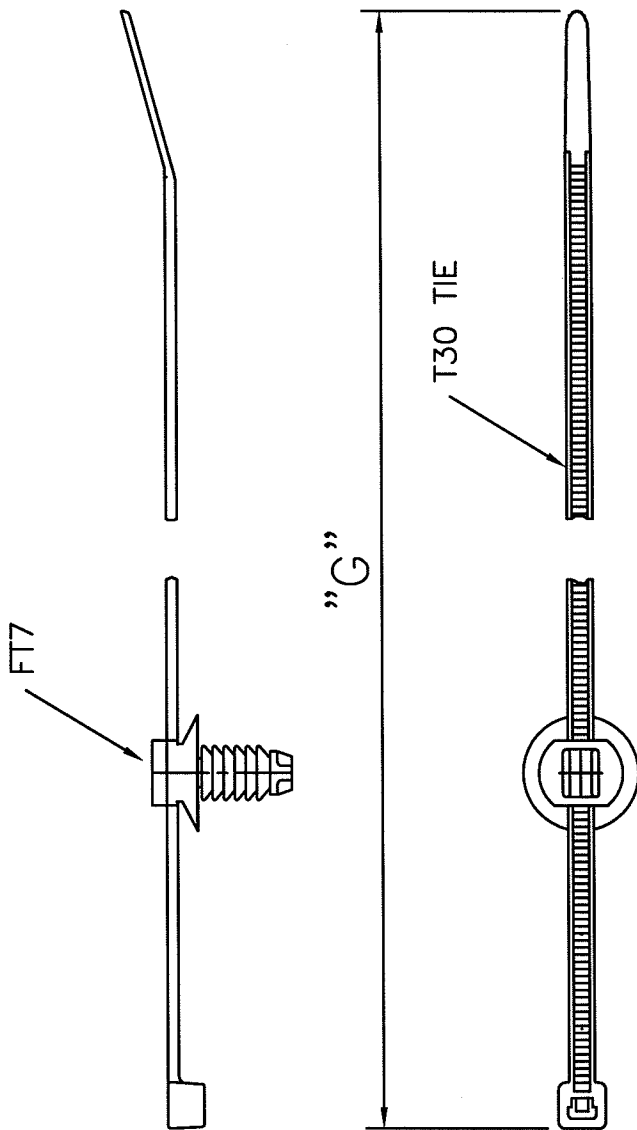

Revision level		Revision Record		Changed	Date	Approved	Date
Part	Drawing						

PART No	TIE	PT No	"G"
T30RFT7	T30R		148±7.0
T30LFT7	T30L		198±10.0
T30LLFT7	T30LL		290±10.0

PANEL SPECIFICATION:--  
HOLE DIA:--6.5 TO 7.0  
THICKNESS:--  
0.8 TO 7.0