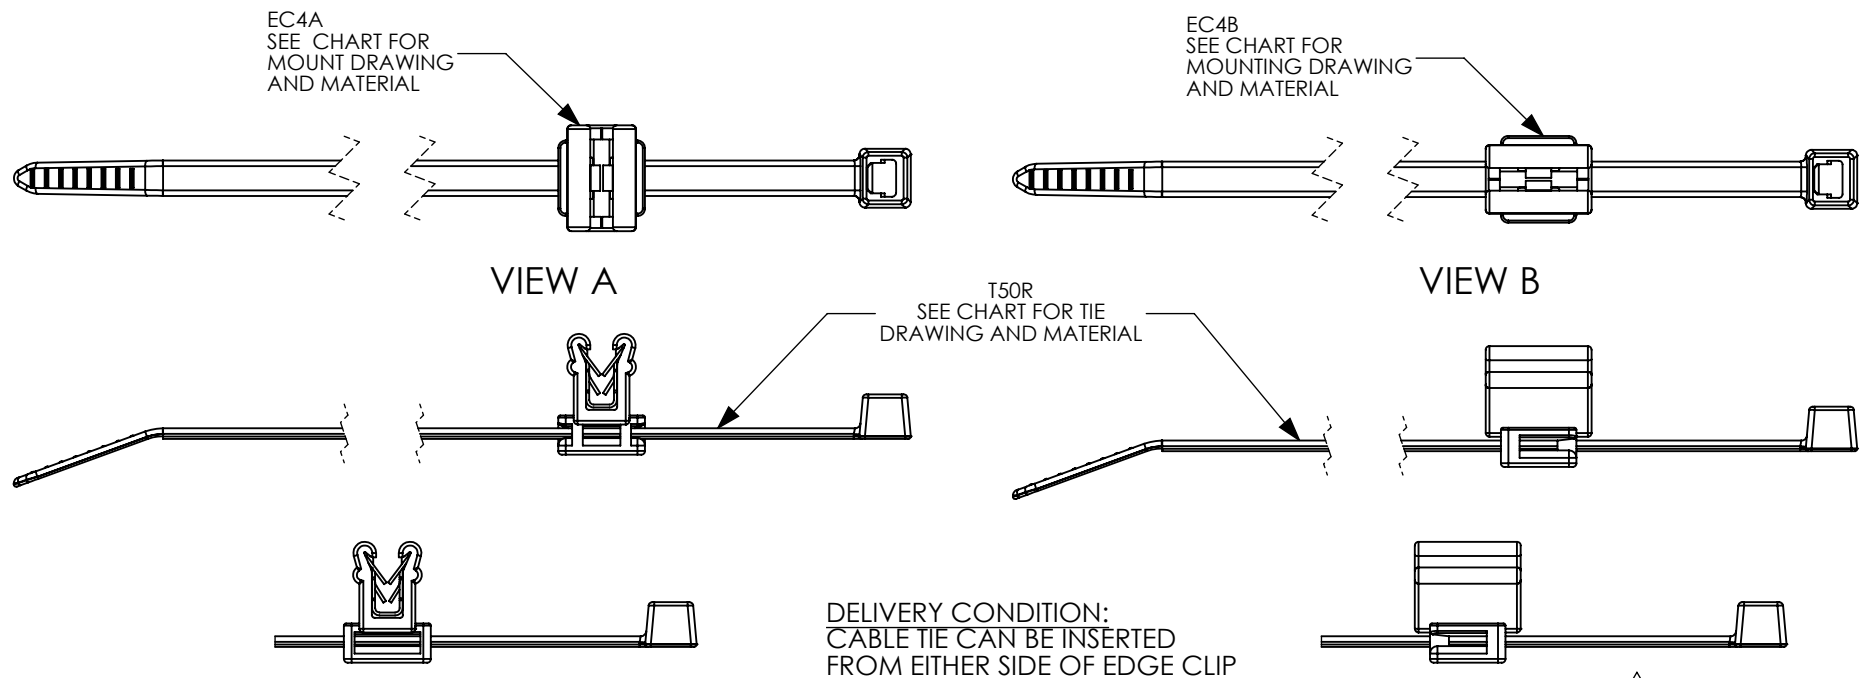

Revision level		Revision Record	Changed	Date	Approved	Date
Part	Drawing					
-	07	See ECN 012757	AAC	07/28/14	KAC	07/28/14

07

TYPE	VIEW	BUNDLE RANGE	CABLE TIES		MOUNT	
			DRAWING	MATERIAL	DRAWING	MATERIAL
T50REC4A	A	5 to 50	CT2050007CST	PA66UV PA66HS	10-0831-002-CSU	PA66HIRHSUV
T50REC4B	B	5 to 50	CT2050007CST	PA66HIRHSUV PA46	10-0831-002-CSU	PA66HIRHSUV
T50REC4B	B	12.7 to 44.5	CT2050007CSTPPP	PP	10-0831-002-CSU	PA66HIRHSUV
T50REC4A	A	12.7 to 44.5	CT2050007CSTPPP	PP	10-0831-002-CSU	PA66HIRHSUV