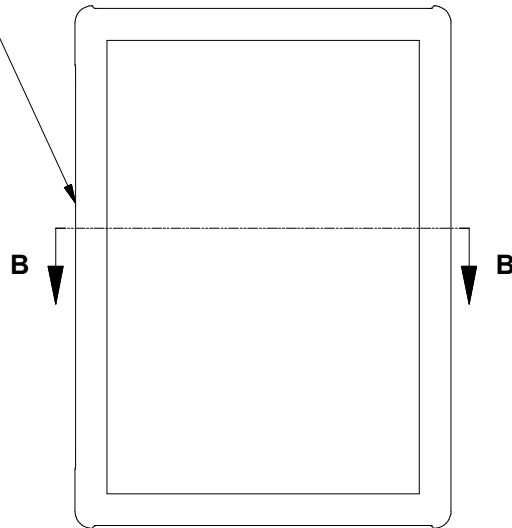

Enclosures can be Factory Modified (Milling, Drilling, Printing etc.)
Contact Factory mjm@hammondmfg.com for quotes

I/O PORT ACCESS **SECTION B-B**

ASSEMBLY - VIEW FROM TOP SIDE

RESET BUTTON
ACCESS

MINI USB
INPUT (2X)

NOTE: ENCLOSURE SUPPLIED WITH 4 COVER SCREWS,
ONLY 2 COVER SCREWS REQUIRED FOR ASSEMBLY

NOTE: 1593FREE2 ENCLOSURE IS BASED ON HAMMOND STANDARD 1593L
PLEASE SEE 1593L DRAWING FOR STANDARD ENCLOSURE SPECIFICATIONS

NOTE

Purchased assembly includes top and bottom cover, front and rear end panels, 4 cover screws, and 5 rubber feet (P.C. Board not included)
Enclosure molded from ABS Plastic.

PART NUMBERS

1593HAMFREE2 Enclosure	
Black Enclosure	1593HAMFREE2BK
Grey Enclosure	1593HAMFREE2GY
Translucent Blue Enclosure	1593HAMFREE2TBU

Dimensions:
mm
[inches]

www.hammondmfg.com