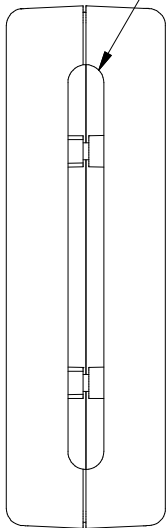

Enclosures can be Factory Modified ( Milling, Drilling, Printing etc.)  
 Contact Factory [mjm@hammondmfg.com](mailto:mjm@hammondmfg.com) for quotes

I/O PORT ACCESS **SECTION B-B**

**ASSEMBLY - VIEW FROM TOP SIDE**

RESET BUTTON  
ACCESS

MINI USB  
INPUT (2X)

NOTE: ENCLOSURE SUPPLIED WITH 4 COVER SCREWS,  
 ONLY 2 COVER SCREWS REQUIRED FOR ASSEMBLY

NOTE: 1593FREE2 ENCLOSURE IS BASED ON HAMMOND STANDARD 1593L  
 PLEASE SEE 1593L DRAWING FOR STANDARD ENCLOSURE SPECIFICATIONS

**NOTE**

Purchased assembly includes top and bottom cover, front and rear end panels, 4 cover screws, and 5 rubber feet (P.C. Board not included)  
 Enclosure molded from ABS Plastic.

**PART NUMBERS**

1593HAMFREE2 Enclosure	
Black Enclosure	1593HAMFREE2BK
Grey Enclosure	1593HAMFREE2GY
Translucent Blue Enclosure	1593HAMFREE2TBU

Dimensions:  
 mm  
 [inches]

[www.hammondmfg.com](http://www.hammondmfg.com)