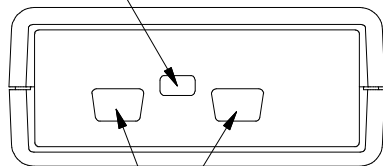

Enclosures can be Factory Modified ( Milling, Drilling, Printing etc.)  
 Contact Factory [mjm@hammondmfg.com](mailto:mjm@hammondmfg.com) for quotes

I/O PORT ACCESS **SECTION B-B**

**ASSEMBLY - VIEW FROM TOP SIDE**

RESET BUTTON  
ACCESS

MINI USB  
INPUT (2X)

NOTE: ENCLOSURE SUPPLIED WITH 4 COVER SCREWS,  
 ONLY 2 COVER SCREWS REQUIRED FOR ASSEMBLY

NOTE: 1593FREE2 ENCLOSURE IS BASED ON HAMMOND STANDARD 1593L  
 PLEASE SEE 1593L DRAWING FOR STANDARD ENCLOSURE SPECIFICATIONS