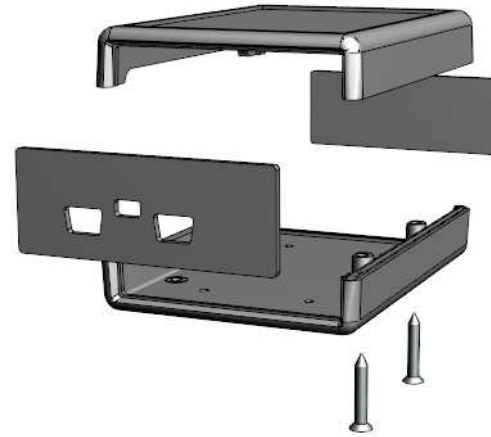

Enclosures can be Factory Modified ( Milling, Drilling, Printing etc.)  
 Contact Factory [mjm@hammondmfg.com](mailto:mjm@hammondmfg.com) for quotes

I/O PORT ACCESS **SECTION B-B**

**ASSEMBLY - VIEW FROM TOP SIDE**

RESET BUTTON  
ACCESS

MINI USB  
INPUT (2X)

NOTE: ENCLOSURE SUPPLIED WITH 4 COVER SCREWS,  
 ONLY 2 COVER SCREWS REQUIRED FOR ASSEMBLY

NOTE: 1593FREE2 ENCLOSURE IS BASED ON HAMMOND STANDARD 1593L  
 PLEASE SEE 1593L DRAWING FOR STANDARD ENCLOSURE SPECIFICATIONS