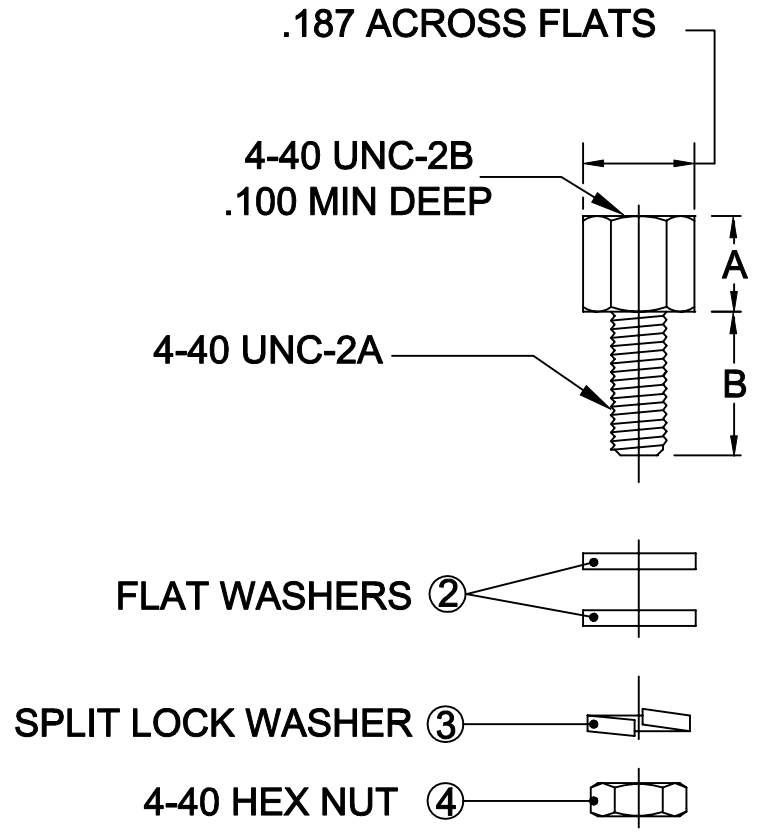

Email & Skype: info@chipsmall.com Web: www.chipsmall.com

Address: A1208, Overseas Decoration Building, #122 Zhenhua RD., Futian, Shenzhen, China

DESCRIPTION: 4-40 FEMALE SCREWLOCKS

PART NUMBER		A	B	PLATING
160-000-010-041	KIT	0.187	0.312	YELLOW CHROMATE
160-000-010-042	BULK	0.187	0.312	YELLOW CHROMATE
160-000-011-041	KIT	0.187	0.625	YELLOW CHROMATE
160-000-011-042	BULK	0.187	0.625	YELLOW CHROMATE
160-000-012-041	KIT	0.250	0.156	YELLOW CHROMATE
160-000-012-042	BULK	0.250	0.156	YELLOW CHROMATE
160-000-013-041	KIT	0.197	0.197	YELLOW CHROMATE
160-000-013-042	BULK	0.197	0.197	YELLOW CHROMATE
160-000-014-041	KIT	0.197	0.236	YELLOW CHROMATE
160-000-014-042	BULK	0.197	0.236	YELLOW CHROMATE
160-000-015-041	KIT	0.197	0.323	YELLOW CHROMATE
160-000-015-042	BULK	0.197	0.323	YELLOW CHROMATE
160-000-016-041	KIT	0.197	0.433	YELLOW CHROMATE
160-000-016-042	BULK	0.197	0.433	YELLOW CHROMATE
160-000-017-041	KIT	0.197	0.520	YELLOW CHROMATE
160-000-017-042	BULK	0.197	0.520	YELLOW CHROMATE
160-000-018-041	KIT	0.197	0.669	YELLOW CHROMATE
160-000-018-042	BULK	0.197	0.669	YELLOW CHROMATE

MATERIAL: STEEL

- KIT INCLUDES:**
 (1) 4-40 FEMALE SCREWLOCK
 (2) FLAT WASHERS
 (1) LOCK WASHER
 (1) 4-40 NUT

	THESE DRAWINGS AND SPECIFICATIONS ARE THE PROPERTY OF NorComp AND SHALL NOT BE REPRODUCED, COPIED OR USED AS THE BASIS FOR THE MANUFACTURE OF SALE OF APPARATUS WITHOUT WRITTEN PERMISSION.		DRAWN: WAYNE ROBBINS	DATE: 8-23-98
			CHECKED: PAM JENKINS	DATE: 8-24-98
<h1>NorComp</h1>		SCALE:	SHEET 1 OF 1	REV 5
		DWG NO. 160-000-01X-0X1		