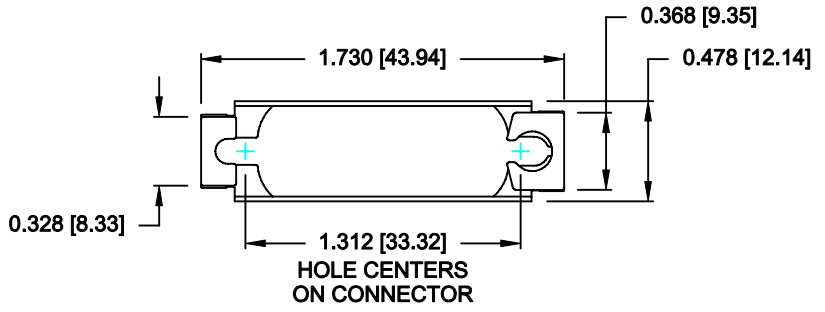

DESCRIPTION: 15-POSITION SLIDE LOCK

HIDDEN LINES  
NOT SHOWN  
FOR CLARITY

- KIT INCLUDES:**  
 (1) SLIDE LOCK BAR  
 (2) 4-40 POSTS  
 (2) FLAT WASHERS  
 (2) LOCK WASHERS  
 (2) 4-40 NUTS

**MATERIALS:**  
 SLIDE LOCK: STAINLESS STEEL  
 WASHERS & NUT: STEEL NICKEL PLATED

**SCREW**

ITEM NO.
1

**FLAT & SPLIT WASHERS**

ITEM NO.	ID	OD	WIDTH
2	0.120	0.220	0.031
3	0.120	0.220	0.031

**HEX NUT**

ITEM NO.	ID	OD	WIDTH
4	4-40	0.187	0.062

**DO NOT SCALE FROM DRAWING**

THESE DRAWINGS AND SPECIFICATIONS ARE THE PROPERTY OF NorComp AND SHALL NOT BE REPRODUCED, COPIED OR USED AS THE BASIS FOR THE MANUFACTURE OF SALE OF APPARATUS WITHOUT WRITTEN PERMISSION.