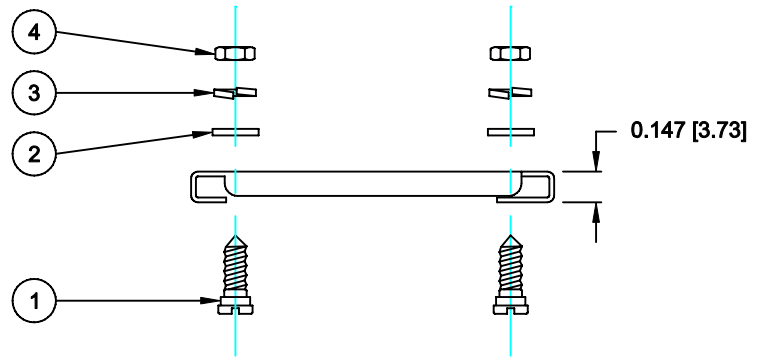

DESCRIPTION: 15-POSITION SLIDE LOCK

HIDDEN LINES  
NOT SHOWN  
FOR CLARITY

- KIT INCLUDES:**  
 (1) SLIDE LOCK BAR  
 (2) 4-40 POSTS  
 (2) FLAT WASHERS  
 (2) LOCK WASHERS  
 (2) 4-40 NUTS

**MATERIALS:**  
 SLIDE LOCK: STAINLESS STEEL  
 WASHERS & NUT: STEEL NICKEL PLATED

**SCREW**

ITEM NO.
1

**FLAT & SPLIT WASHERS**

ITEM NO.	ID	OD	WIDTH
2	0.120	0.220	0.031
3	0.120	0.220	0.031

**HEX NUT**

ITEM NO.	ID	OD	WIDTH
4	4-40	0.187	0.062

**DO NOT SCALE FROM DRAWING**

THESE DRAWINGS AND SPECIFICATIONS ARE THE PROPERTY OF NorComp AND SHALL NOT BE REPRODUCED, COPIED OR USED AS THE BASIS FOR THE MANUFACTURE OF SALE OF APPARATUS WITHOUT WRITTEN PERMISSION.