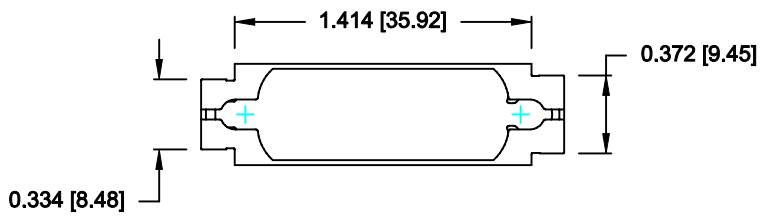

DESCRIPTION: 15-POSITION SLIDE LOCK

HIDDEN LINES
NOT SHOWN
FOR CLARITY

1. **KIT INCLUDES:**
   (1) SLIDE LOCK BAR
   (2) 4-40 POSTS
   (2) FLAT WASHERS
   (2) LOCK WASHERS
   (2) 4-40 NUTS

MATERIALS:
SLIDE LOCK: STAINLESS STEEL
WASHERS & NUT: STEEL NICKEL PLATED

SCREW

ITEM NO.
1

FLAT & SPLIT WASHERS

ITEM NO.	ID	OD	WIDTH
2	0.120	0.220	0.031
3	0.120	0.220	0.031

HEX NUT

ITEM NO.	ID	OD	WIDTH
4	4-40	0.187	0.062

DO NOT SCALE FROM DRAWING

THESE DRAWINGS AND SPECIFICATIONS ARE THE PROPERTY OF NorComp AND SHALL NOT BE REPRODUCED, COPIED OR USED AS THE BASIS FOR THE MANUFACTURE OF SALE OF APPARATUS WITHOUT WRITTEN PERMISSION.

DRAWN:
WAYNE ROBBINS

DATE:
12-05-05

CHECKED:

DATE:

NorComp

SCALE: 1:1 SHEET 1 OF 1 REV 2

DWG NO. 160-015-003R031

RoHS COMPLIANT