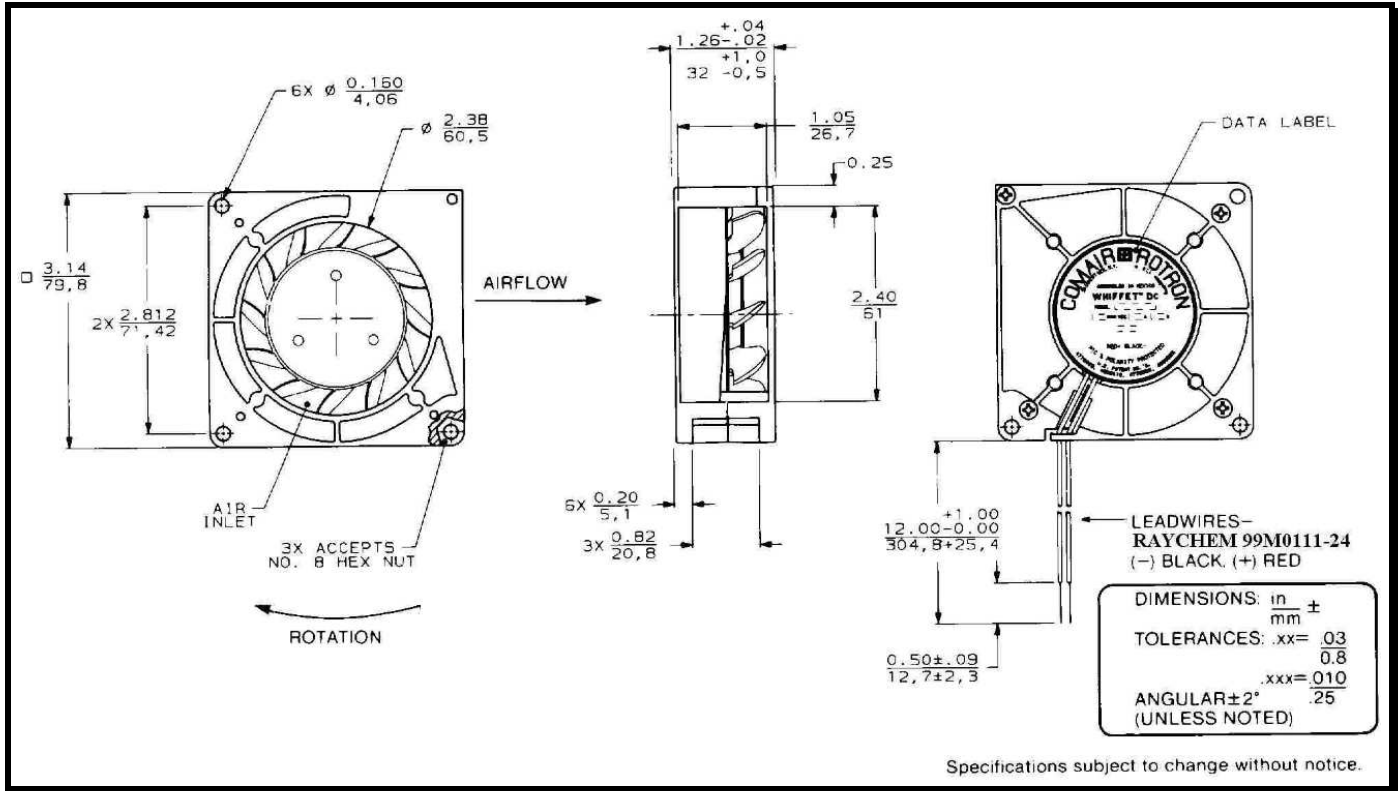

Email & Skype: info@chipsmall.com Web: www.chipsmall.com

Address: A1208, Overseas Decoration Building, #122 Zhenhua RD., Futian, Shenzhen, China

SPECIFICATIONS

Model Number: WT24B3X-E3
Part Number: 16006796A

October, 23, 2013

Mechanical Drawing:

Motor:

Nominal Voltage	= 24 vdc
Operating Voltage Range	= 12 - 28 vdc
Nominal Running Current	= 0.22 amps
Max. Locked Rotor Current	= 0.525 amps
Running Power	= 5.28 watts
Average Speed	= 4050 RPM
Bearings	= Ball
Air Flow	= 15 CFM
Acoustic	= 50.4 dBA