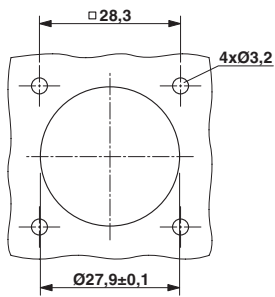

Square mounting flange - RF-Z0003 - 1607905

Classifications

UNSPSC

UNSPSC 6.01	43172015
UNSPSC 7.0901	43201404
UNSPSC 11	43172015
UNSPSC 12.01	43201404
UNSPSC 13.2	43201404

Drawings

Dimensioned drawing

Dimensioned drawing