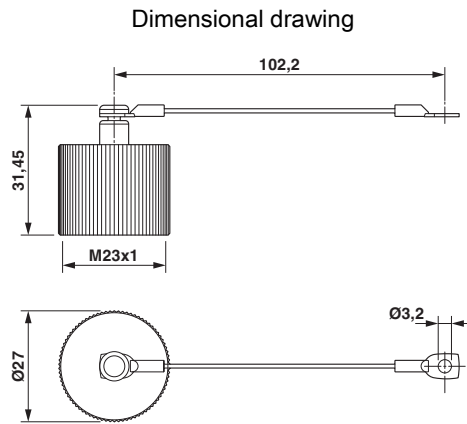

Technical data

General

Type of locking	M23
-----------------	-----

Ambient conditions

Degree of protection	IP67
----------------------	------

Drawings

Metal dust protection cap - SH-Z2302 - 1622139

Classifications