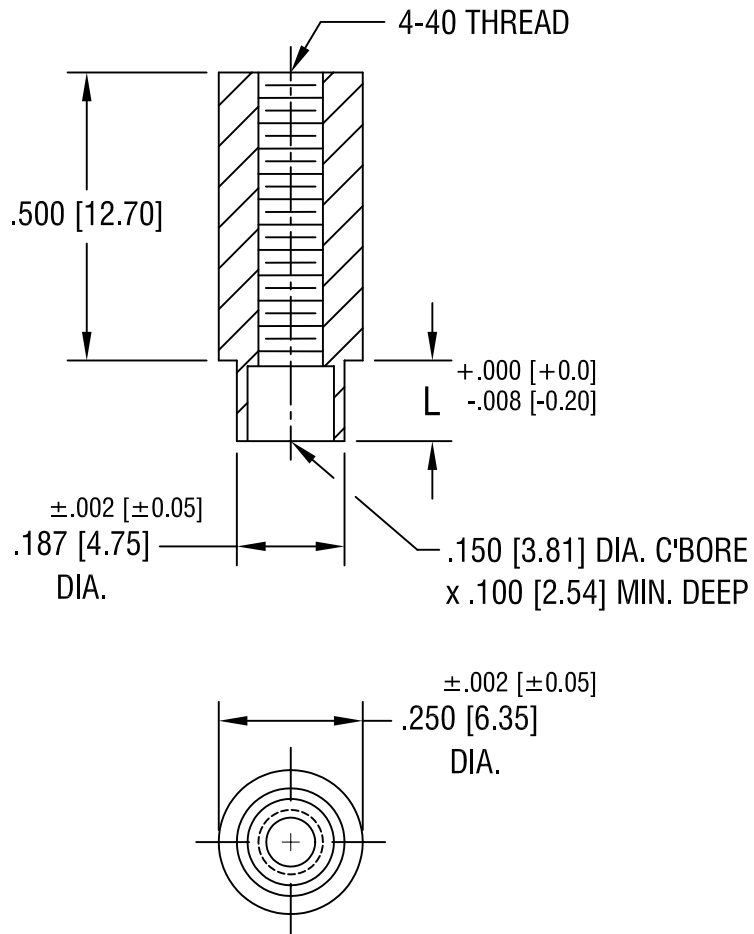

| PART NO. | 'L' DIM. |
|----------|-------------|
| 1623-2 | .109 [2.77] |
| 1623-3 | .140 [3.56] |

| | | | |
|-----------------------------------|--|--------|----------|
| KEYSTONE ELECTRONICS CORP. | | | |
| ASTORIA, N.Y. 11105-2017 | | | |
| PART NAME | | | |
| SWAGE THREADED STANDOFF | | | |
| MATERIAL | | | |
| BRASS | | | |
| FINISH | | DRN BY | DATE |
| DUCTILE NICKEL PLATE | | BOONE | 5.13.02 |
| | | APPD | SCALE |
| | | LN | 3X |
| TOLERANCES | | INCH | [MM] |
| DECIMAL | | ± .005 | [± 0.15] |
| ANGULAR | | ± 1° | |
| UNLESS OTHERWISE SPECIFIED | | CODE | DWG NO. |
| | | C/M | 1623- |