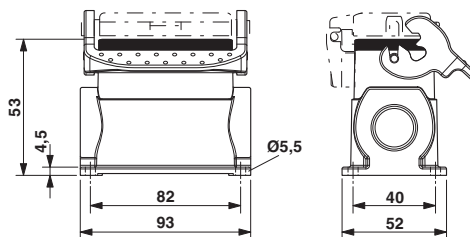

#### Dimensions

Height	52 mm
Width	52 mm
Length	93 mm

## Technical data

### General

Locking type	with single locking latch
No. of cable outlets	1
Cable outlet	left (view of the opened single locking latch)
Screw connection	none
Type of the screw connection	1x Pg16
Housing material	Aluminum die-cast
Housing surface material	Powder-coated, gray
Seal material	NBR
Material lock	Stainless steel, handle: PA
Material grip body interlock	PA

## Drawings

Dimensional drawing