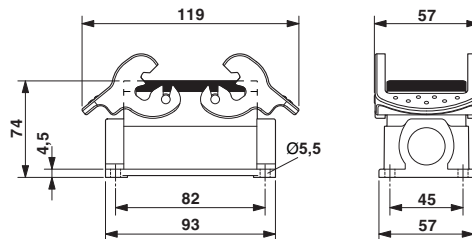

Housing - HC-B 10-SMQ-74/O1PG21 - 1677717

Technical data

General

Locking type	with double locking latch
No. of cable outlets	1
Cable outlet	lateral
Screw connection	none
Type of the screw connection	1x Pg21
Housing material	Aluminum die-cast
Housing surface material	Powder-coated, gray
Seal material	NBR
Material lock	Stainless steel, handle: PA
Material grip body interlock	PA

Environmental Product Compliance

China RoHS	Environmentally friendly use period: unlimited = EFUP-e
	No hazardous substances above threshold values

Drawings

Dimensional drawing

Dimensional drawing

Classifications

eCl@ss

eCl@ss 4.0	27140816
eCl@ss 4.1	27140816
eCl@ss 5.0	27143424
eCl@ss 5.1	27143424
eCl@ss 6.0	27143424
eCl@ss 7.0	27440209
eCl@ss 8.0	27440202
eCl@ss 9.0	27440202