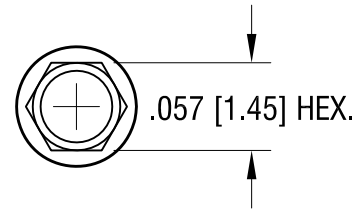

6-FINGER CLOSED
ENTRY CONTACT FOR
.025 [0.63] - .037 [0.94]
DIAMETER PIN.

NOTES:

1. SPRING CONTACT:
MAT'L - BERYLLIUM COPPER
FINISH - GOLD PLATE

BODY:
MAT'L - BRASS
FINISH - TIN/LEAD PLATE

2. MOUNTING HOLE DIA.: .061 [1.55]