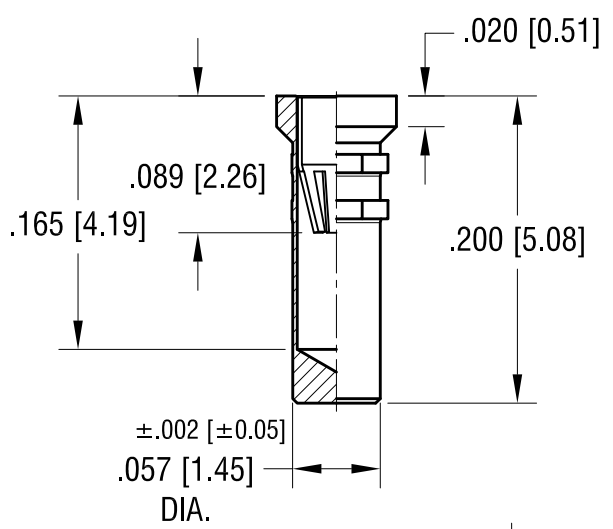

6-FINGER CLOSED
ENTRY CONTACT FOR
.025 [0.63] - .037 [0.94]
DIAMETER PIN.

NOTES:

1. SPRING CONTACT:
MAT'L - BERYLLIUM COPPER
FINISH - GOLD PLATE

BODY:
MAT'L - BRASS
FINISH - TIN/LEAD PLATE

2. MOUNTING HOLE DIA.: .061 [1.55]