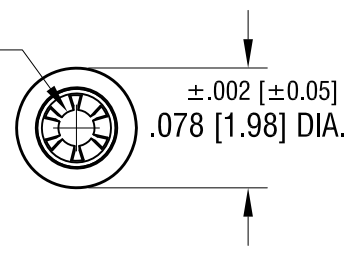

6-FINGER CLOSED
ENTRY CONTACT FOR
.025 [0.63] - .037 [0.94]
DIAMETER PIN.

NOTES:

1. SPRING CONTACT:
MAT'L - BERYLLIUM COPPER
FINISH - GOLD PLATE

BODY:
MAT'L - BRASS
FINISH - TIN/LEAD PLATE

2. MOUNTING HOLE DIA.: .061 [1.55]