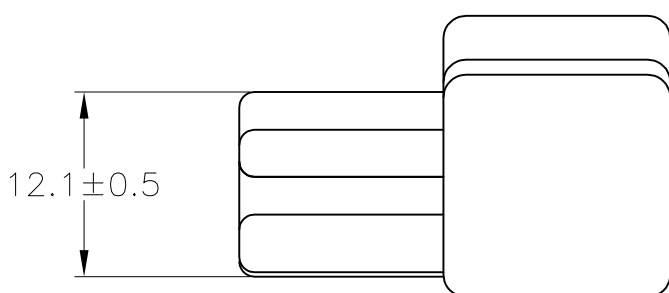

THIS DRAWING IS UNPUBLISHED. RELEASED FOR PUBLICATION
© COPYRIGHT BY TYCO ELECTRONICS CORPORATION. ALL RIGHTS RESERVED.

LOC	DIST	REVISIONS					
		P	LTR	DESCRIPTION	DATE	DWN	APVD
—	—		C1	REDRAWN W/CORRECTION FJ00-1740	14NOV00	TS	MT
			C2	REVISED PER ECO-09-024717	09NOV09	KK	AEG

LIGHT GRAY/淡灰	6-172137-6
RED/赤	172137-9
ORANGE/橙	172137-8
YELLOW/黄	172137-7
GRAY/灰	172137-6
BLUE/青	172137-5
GREEN/緑	172137-4
BROWN/茶	172137-3
BLACK/黒	172137-2
NATURAL/自然色	172137-1
COLOR/色	PN 型番

3 OBSOLETE

1. 嵌合する相手ハウジングは型番172138
  2. 使用端子は型番170340, 170341及び170349
1. THE MATING PLUG HOUSING: PN 172138
  2. APPLIED CONTACT: PN 170340, 170341 AND 170349
3. **3** OBSOLETE PARTS: OBSOLETE CIS STREAMLINING PER D.RENAUD/D.SINISI

THIS DRAWING IS A CONTROLLED DOCUMENT.		DWN T.SHINOHARA 14NOV00	AMP Tyco Electronics AMP K.K. Kawasaki, Japan	
DIMENSIONS: 単位: 耗 MM		CHK M.TSUKAKOSHI 14NOV00		
TOLERANCES UNLESS OTHERWISE SPECIFIED: 一般公差		APVD M.TSUKAKOSHI 14NOV00	NAME 名称	
0 PLC ± -		PRODUCT SPEC 製品規格	250 SERIES HOUSING LANCE CONNECTOR	
1 PLC ± -		APPLICATION SPEC 取付適用規格	10POSITION CAP HOUSING	
2 PLC ± -		WEIGHT 9.6 g	SIZE A3	CAGE CODE 00779
3 PLC ± -		FINISH 仕上 COLOR: SEE TABLE	DRAWING NO 番号 G-172137	
4 PLC ± -			RESTRICTED TO	
ANGLES ± -		CUSTOMER DRAWING		SCALE 尺度 2:1
MATERIAL 材料 6 NYLON		SHEET 1 OF 1		REV C2