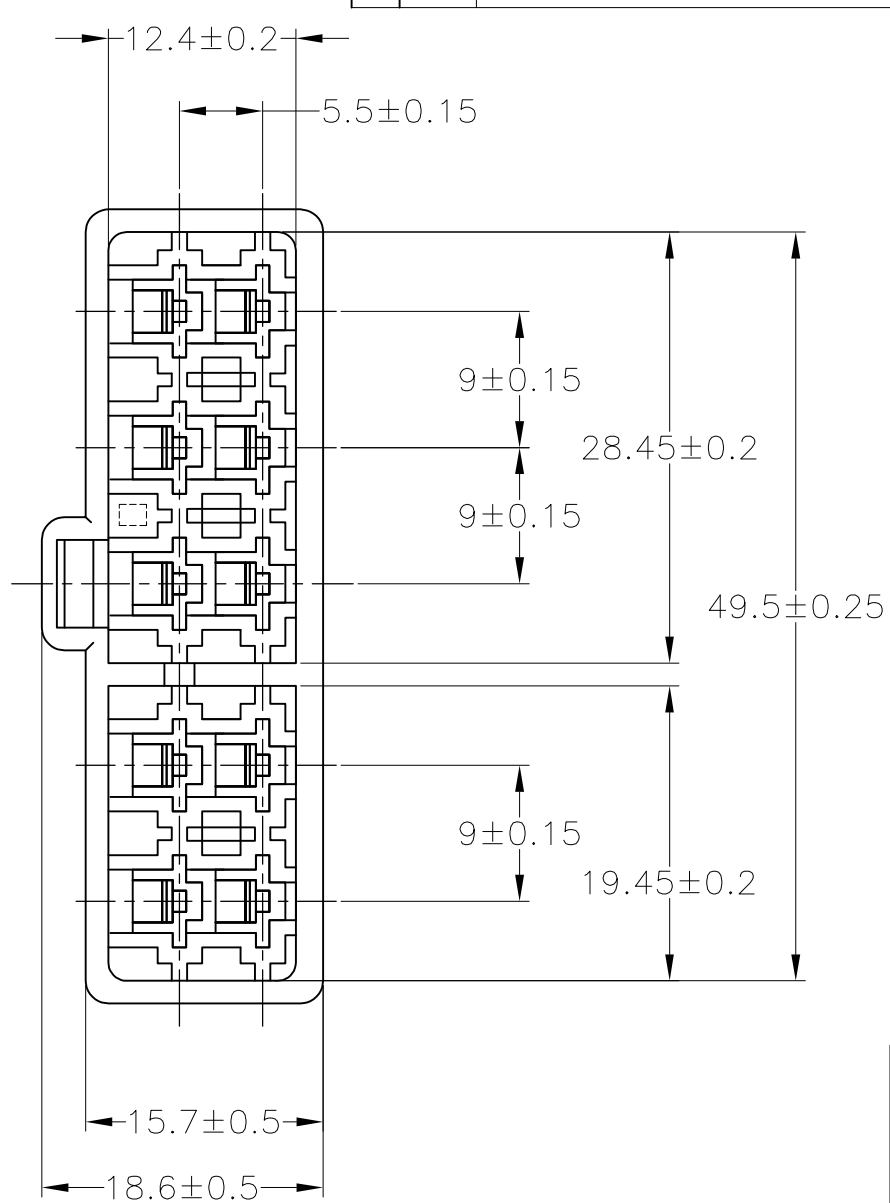

THIS DRAWING IS UNPUBLISHED. RELEASED FOR PUBLICATION
© COPYRIGHT BY TYCO ELECTRONICS CORPORATION. ALL RIGHTS RESERVED.

LOC	DIST	REVISIONS					
		P	LTR	DESCRIPTION	DATE	DWN	APVD
—	—		C1	REDRAWN W/CORRECTION FJ00-1740	14NOV00	TS	MT
			C2	REVISED PER ECO-09-024717	09NOV09	KK	AEG

LIGHT GRAY/淡灰	6-172137-6
RED/赤	172137-9
ORANGE/橙	172137-8
YELLOW/黄	172137-7
GRAY/灰	172137-6
BLUE/青	172137-5
GREEN/緑	172137-4
BROWN/茶	172137-3
BLACK/黒	172137-2
NATURAL/自然色	172137-1
COLOR/色	PN 型番

3 OBSOLETE

1. 嵌合する相手ハウジングは型番172138
  2. 使用端子は型番170340, 170341及び170349
1. THE MATING PLUG HOUSING: PN 172138
  2. APPLIED CONTACT: PN 170340, 170341 AND 170349
3. **3** OBSOLETE PARTS: OBSOLETE CIS STREAMLINING PER D.RENAUD/D.SINISI

THIS DRAWING IS A CONTROLLED DOCUMENT.		DWN T.SHINOHARA 14NOV00	AMP Tyco Electronics AMP K.K. Kawasaki, Japan	
DIMENSIONS: 単位: 耗 MM		CHK M.TSUKAKOSHI 14NOV00		
TOLERANCES UNLESS OTHERWISE SPECIFIED: 一般公差		APVD M.TSUKAKOSHI 14NOV00	NAME 名称	
0 PLC ± -		PRODUCT SPEC 製品規格	250 SERIES HOUSING LANCE CONNECTOR	
1 PLC ± -		APPLICATION SPEC 取付適用規格	10POSITION CAP HOUSING	
2 PLC ± -		WEIGHT 9.6 g	SIZE A3	CAGE CODE 00779
3 PLC ± -		FINISH 仕上 COLOR: SEE TABLE	DRAWING NO 番号 G-172137	
4 PLC ± -			RESTRICTED TO	
ANGLES ± -		CUSTOMER DRAWING		SCALE 尺度 2:1
MATERIAL 材料 6 NYLON		SHEET 1 OF 1		REV C2