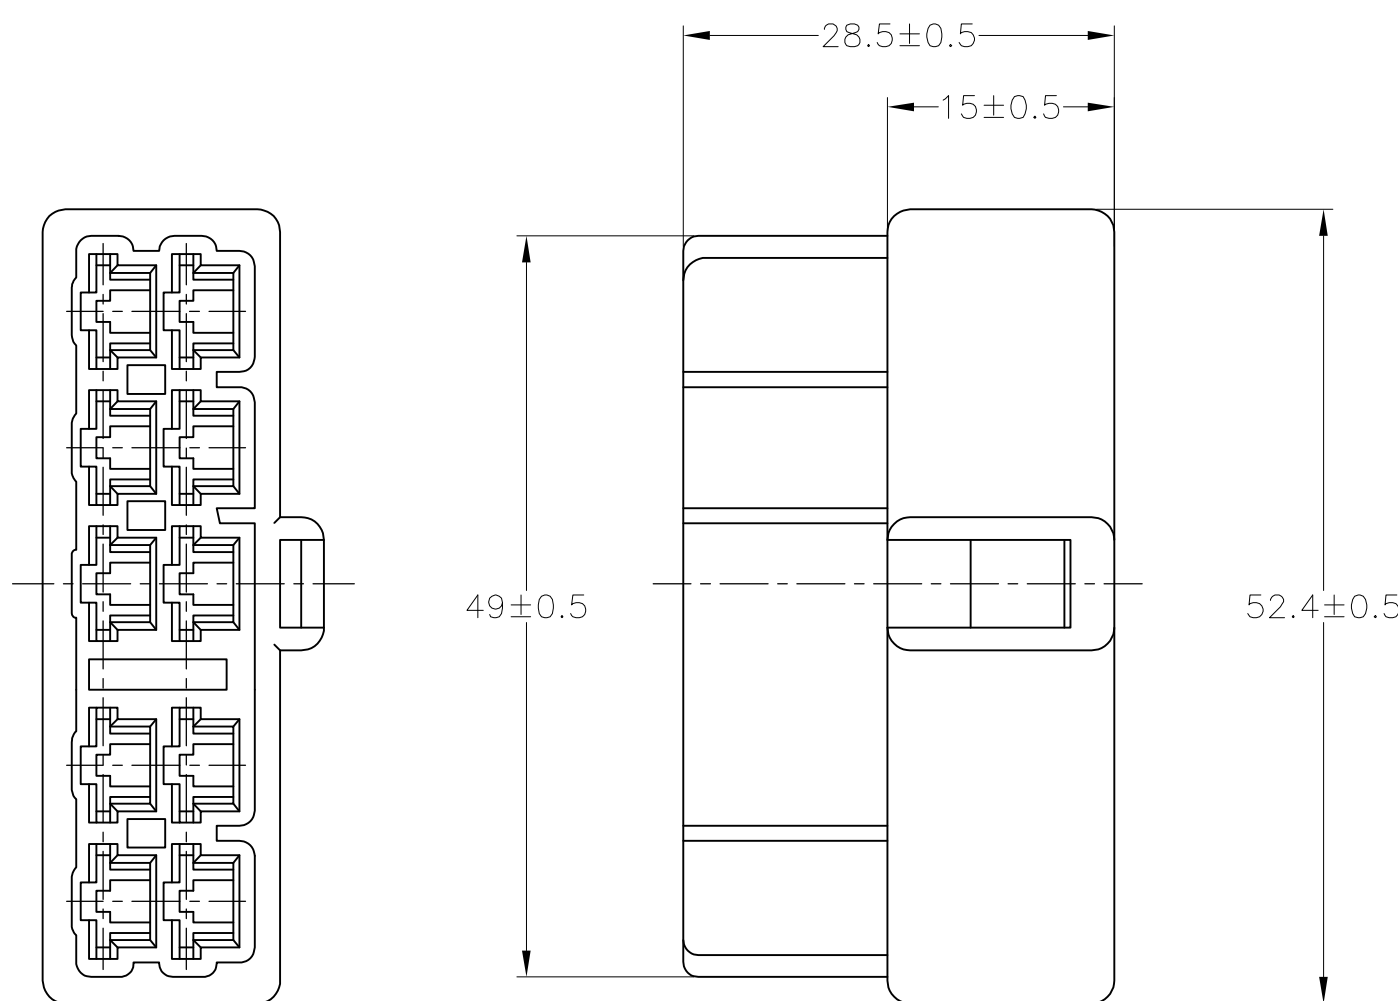

THIS DRAWING IS UNPUBLISHED. RELEASED FOR PUBLICATION
© COPYRIGHT BY TYCO ELECTRONICS CORPORATION. ALL RIGHTS RESERVED.

LOC	DIST	REVISIONS					
		P	LTR	DESCRIPTION	DATE	DWN	APVD
—	—		C1	REDRAWN W/CORRECTION FJ00-1740	14NOV00	TS	MT
			C2	REVISED PER ECO-09-024717	09NOV09	KK	AEG

LIGHT GRAY/淡灰	6-172137-6
RED/赤	172137-9
ORANGE/橙	172137-8
YELLOW/黄	172137-7
GRAY/灰	172137-6
BLUE/青	172137-5
GREEN/緑	172137-4
BROWN/茶	172137-3
BLACK/黒	172137-2
NATURAL/自然色	172137-1
COLOR/色	PN 型番

3 OBSOLETE

1. 嵌合する相手ハウジングは型番172138
  2. 使用端子は型番170340, 170341及び170349
1. THE MATING PLUG HOUSING: PN 172138
  2. APPLIED CONTACT: PN 170340, 170341 AND 170349
3. **3** OBSOLETE PARTS: OBSOLETE CIS STREAMLINING PER D.RENAUD/D.SINISI

THIS DRAWING IS A CONTROLLED DOCUMENT.		DWN T.SHINOHARA 14NOV00	AMP Tyco Electronics AMP K.K. Kawasaki, Japan	
DIMENSIONS: 単位: 耗 MM		CHK M.TSUKAKOSHI 14NOV00		
TOLERANCES UNLESS OTHERWISE SPECIFIED: 一般公差		APVD M.TSUKAKOSHI 14NOV00	NAME 名称	
0 PLC ± -		PRODUCT SPEC 製品規格	250 SERIES HOUSING LANCE CONNECTOR	
1 PLC ± -		APPLICATION SPEC 取付適用規格	10POSITION CAP HOUSING	
2 PLC ± -		WEIGHT 9.6 g	SIZE A3	CAGE CODE 00779
3 PLC ± -		FINISH 仕上 COLOR: SEE TABLE	DRAWING NO 番号 G-172137	
4 PLC ± -			RESTRICTED TO	
ANGLES ± -		CUSTOMER DRAWING		SCALE 尺度 2:1
MATERIAL 材料 6 NYLON		SHEET 1 OF 1		REV C2