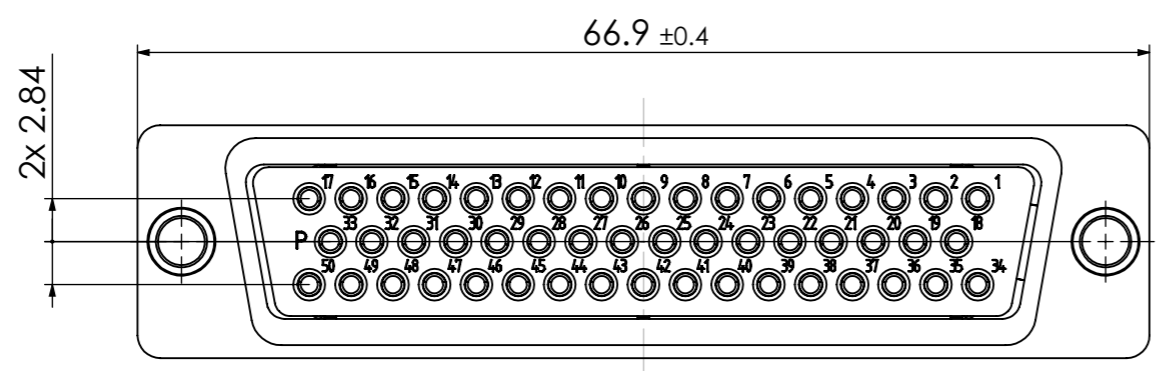

RoHS compliant

for performance classes 1, 2 or 3  
 contact cycle for G1/G2/G3 = 500/200/50)

No.	St.	Part	Type Description/Material	Surface plating/Colour/Class
3	50	Signal contact	P0 / Brass	G1/G2/G3 / AWG 20
2	1	Shell	Steel	tin plated
1	1	Insulator	PBT (-55°C - +125°C)	white

		Measurement without tolerance occ. to ISO 2768-m		SCALE	TITLE	
				2:1	D-Sub Miniature Connector	
		NAME / DATE				
		DRAWN schref 14-05-2003				
		CHECKED Floßmann 14-05-2003				
				DWG.NO.	REV.	
				F50P0Gy	1	
1	REV.	DATE	CH.-NO.	ORIGINAL: DIN A3-DRAWING AS A FILE	REPLACEMENT FOR:	PAGES 1