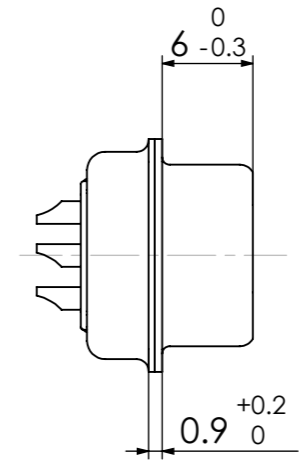

RoHS compliant

for performance classes 1, 2 or 3  
 contact cycle for G1/G2/G3 = 500/200/50)

No.	St.	Part	Type Description/Material	Surface plating/Colour/Class
3	50	Signal contact	P0 / Brass	G1/G2/G3 / AWG 20
2	1	Shell	Steel	tin plated
1	1	Insulator	PBT (-55°C - +125°C)	white

		Measurement without tolerance occ. to ISO 2768-m		SCALE	TITLE	
				2:1	D-Sub Miniature Connector	
		NAME / DATE				
		DRAWN schref 14-05-2003				
		CHECKED Floßmann 14-05-2003				
				DWG.NO.	REV.	
				F50P0Gy	1	
1	REV.	DATE	CH.-NO.	ORIGINAL: DIN A3-DRAWING AS A FILE	REPLACEMENT FOR:	PAGES 1