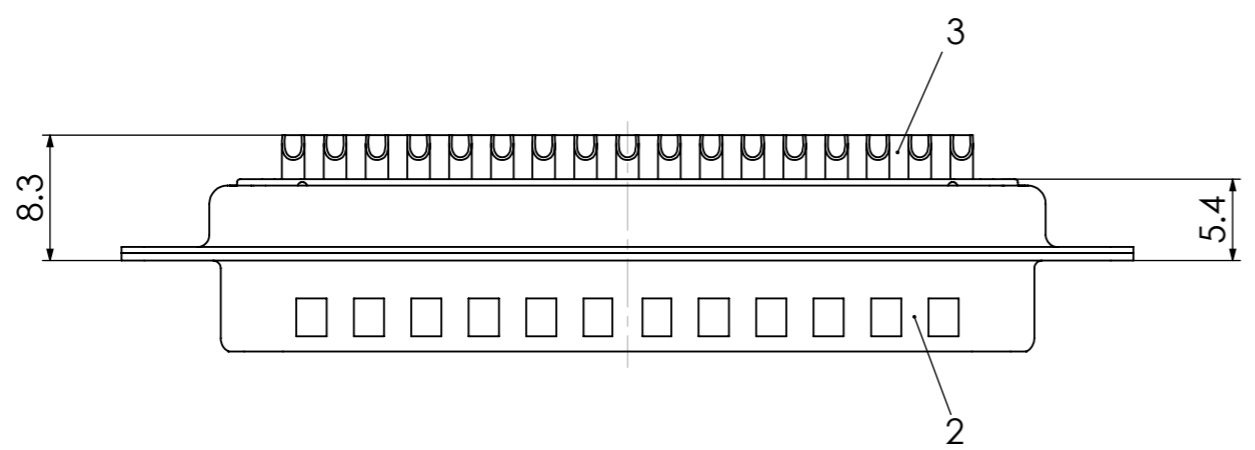

COMMENT: ALL RIGHTS ARE RESERVED BY US FOR THIS DRAWING. WITHOUT OUR PRIOR CONSENT, IT MAY NEITHER BE DUPLICATED NOR MADE AVAILABLE TO A THIRD PARTY. AND IT ALSO MAY NOT BE IMPROPERLY USED BY THE RECEIVER, OR A THIRD PARTY.

RoHS compliant

for performance classes 1, 2 or 3
contact cycle for G1/G2/G3 = 500/200/50)

No.	St.	Part	Type Description/Material	Surface plating/Colour/Class
3	50	Signal contact	P0 / Brass	G1/G2/G3 / AWG 20
2	1	Shell	Steel	tin plated
1	1	Insulator	PBT (-55°C - +125°C)	white

		Measurement without tolerance occ. to ISO 2768-m		SCALE	TITLE	
				2:1	D-Sub Miniature Connector	
		NAME / DATE				
		DRAWN schref 14-05-2003				
		CHECKED Floßmann 14-05-2003				
				DWG.NO.	REV.	
				F50P0Gy	1	
1	REV.	DATE	CH.-NO.	ORIGINAL: DIN A3-DRAWING AS A FILE	REPLACEMENT FOR:	PAGES 1