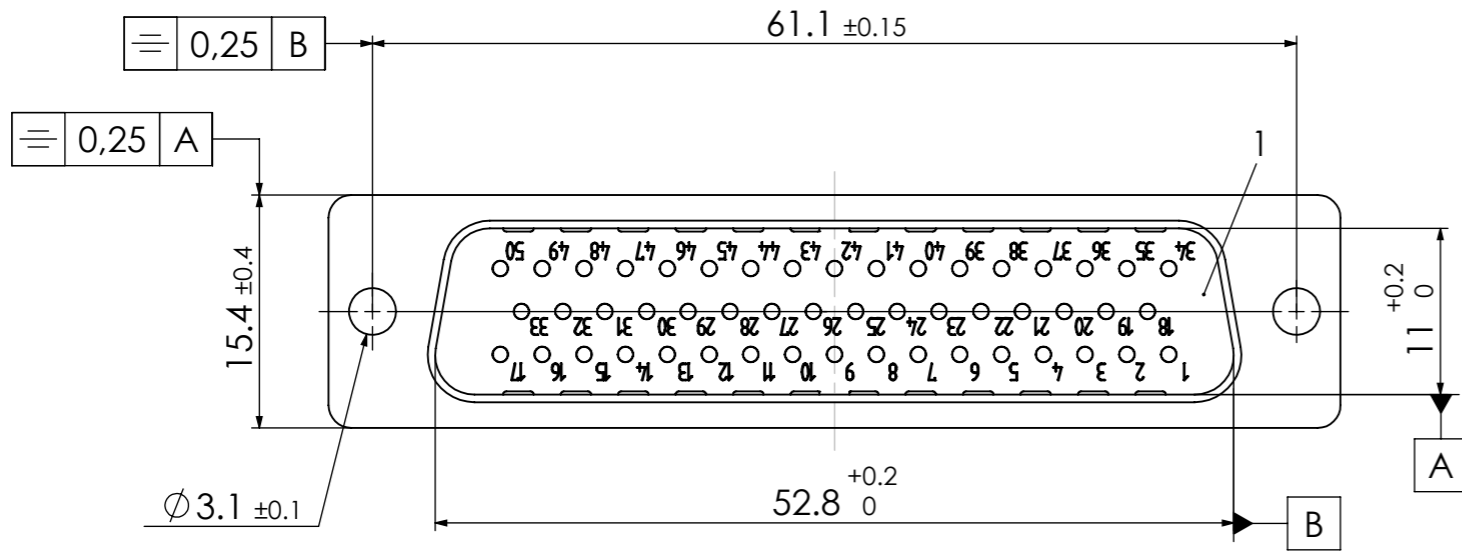

RoHS compliant

for performance classes 1, 2 or 3  
 contact cycle for G1/G2/G3 = 500/200/50)

No.	St.	Part	Type Description/Material	Surface plating/Colour/Class
3	50	Signal contact	P0 / Brass	G1/G2/G3 / AWG 20
2	1	Shell	Steel	tin plated
1	1	Insulator	PBT (-55°C - +125°C)	white

		Measurement without tolerance occ. to ISO 2768-m		SCALE	TITLE	
				2:1	D-Sub Miniature Connector	
		NAME / DATE				
		DRAWN schref 14-05-2003				
		CHECKED Floßmann 14-05-2003				
				DWG.NO.	REV.	
				F50P0Gy	1	
1	REV.	DATE	CH.-NO.	ORIGINAL: DIN A3-DRAWING AS A FILE	REPLACEMENT FOR:	PAGES 1