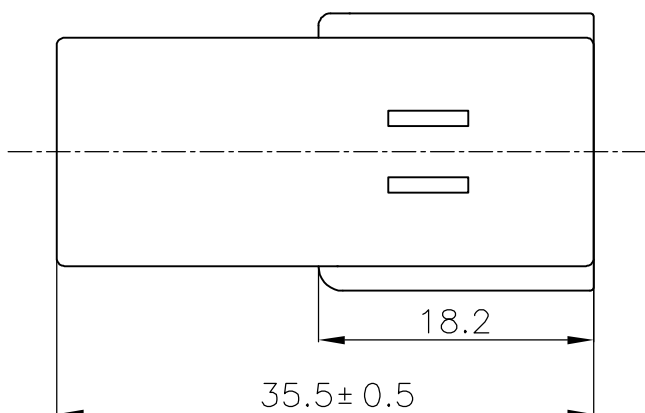

THIS DRAWING IS UNPUBLISHED. RELEASED FOR PUBLICATION

© COPYRIGHT BY TYCO ELECTRONICS CORPORATION. ALL RIGHTS RESERVED.

LOC J DIST -

REVISIONS		DATE	DWN	APVD
P	LTR	DESCRIPTION		
C	-1 追加	FJA0-0121-04	29SEP04	DM KS
D	-3 追加	ECR-05-006572	07NOV05	DM YF

174259-2, 174259-6