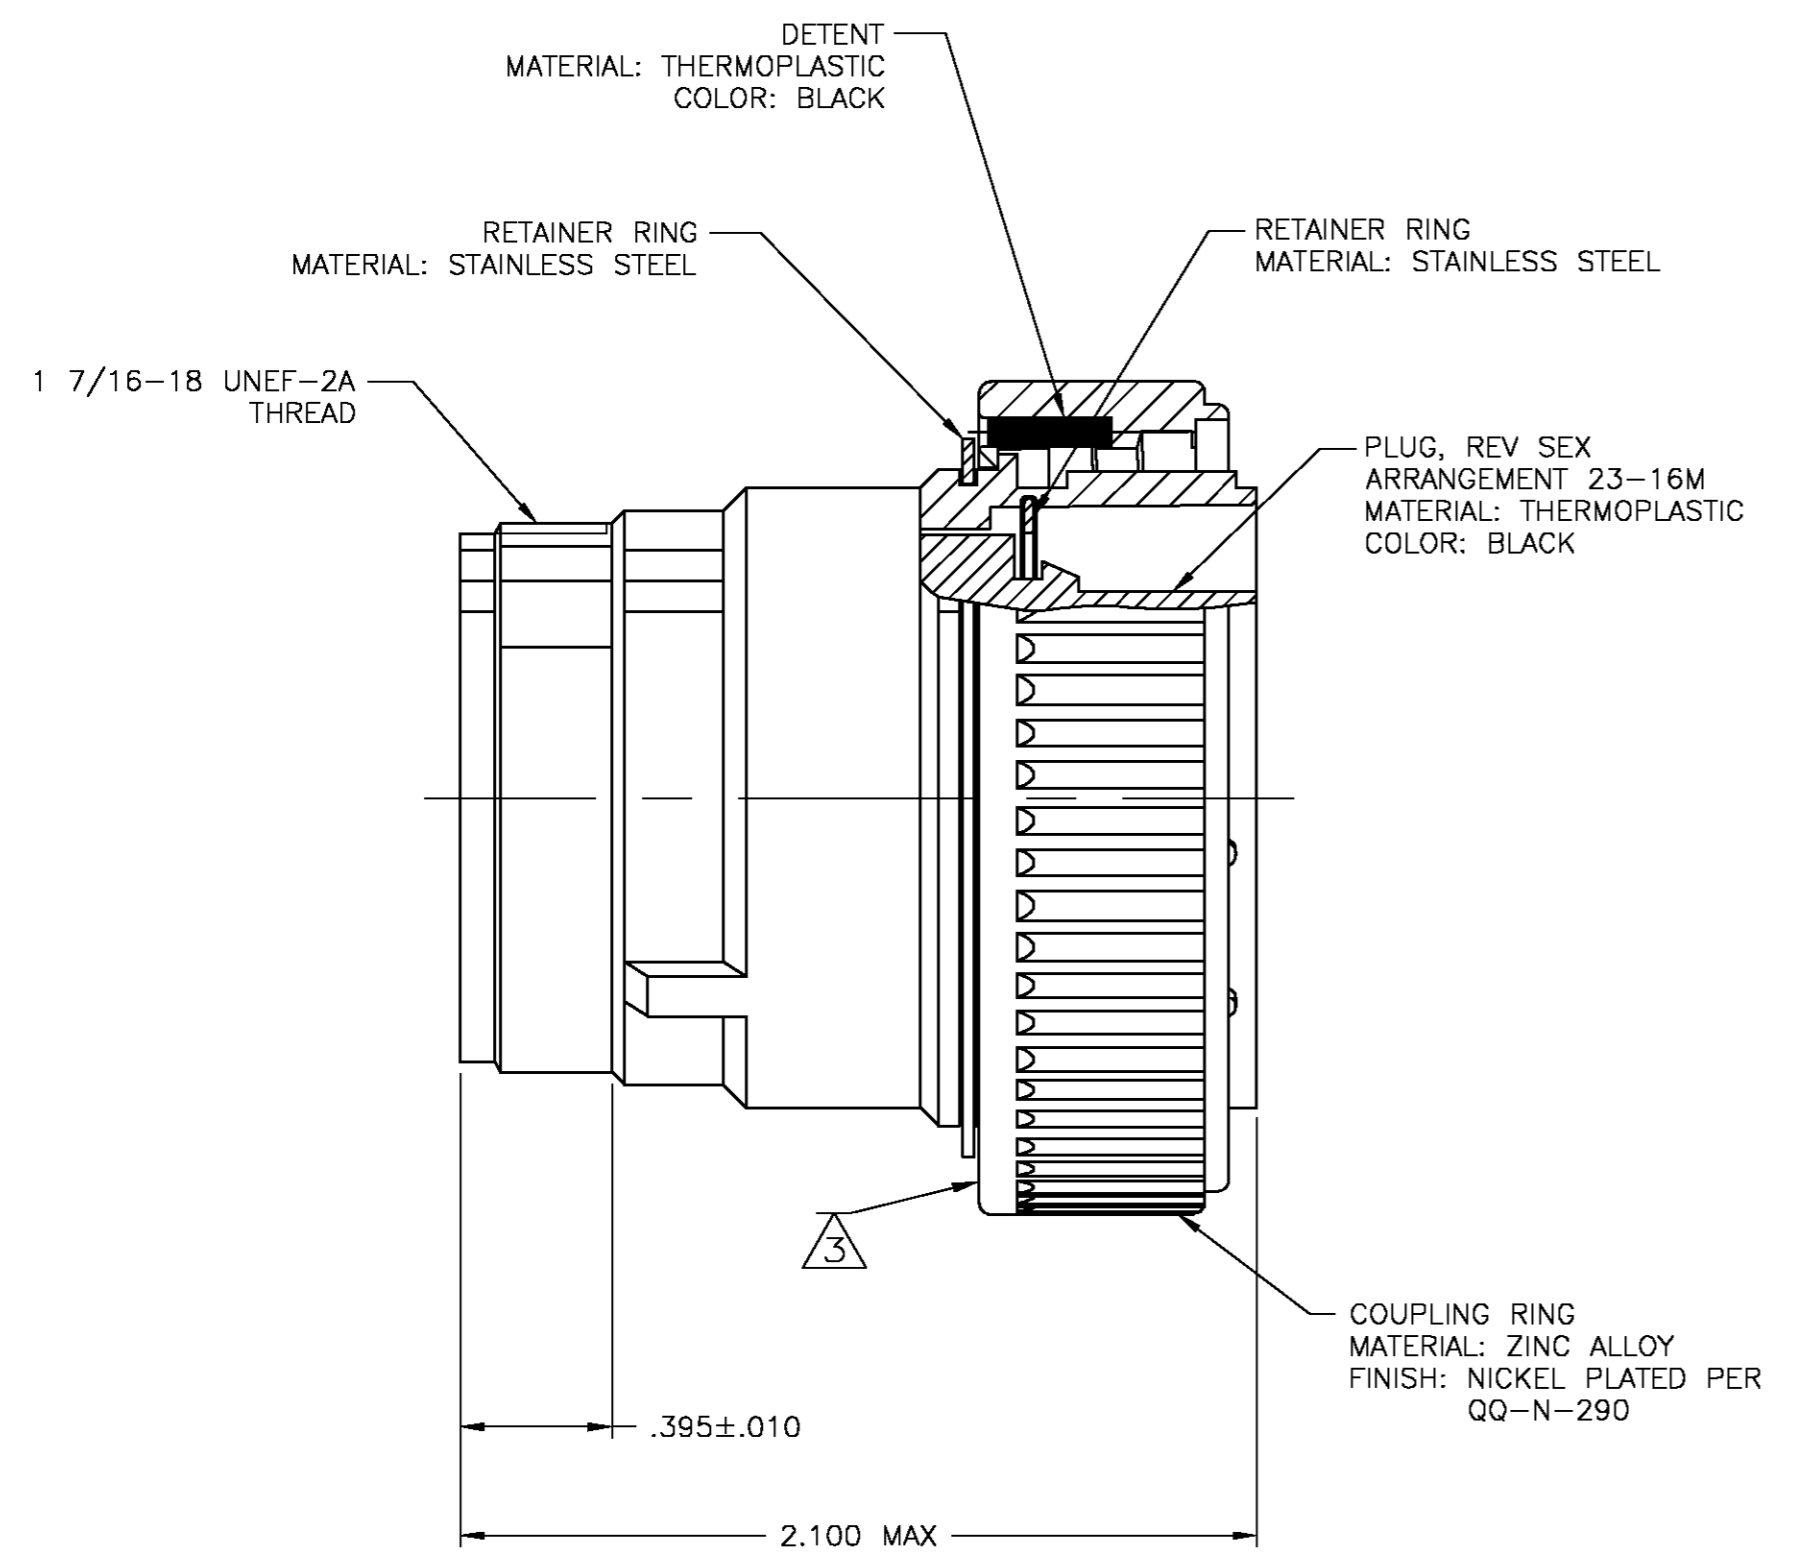

LOC	DIST	REVISIONS			
P	LTR	DESCRIPTION	DATE	DWN	APVD
FT	0	0	REVISED PER 0G3B-0619-04	7/16/04	SS SH

NOTES:

- THIS CONNECTOR ACCEPTS (12) MULTIMATE PIN CONTACTS AND (4) TYPE XII MALE CONTACTS.
 - RECEPTACLE MATES WITH 1776088-1.
- AMP PART NUMBER AND DATE CODE TO BE LOCATED ON TOP SURFACE OF COUPLING RING.