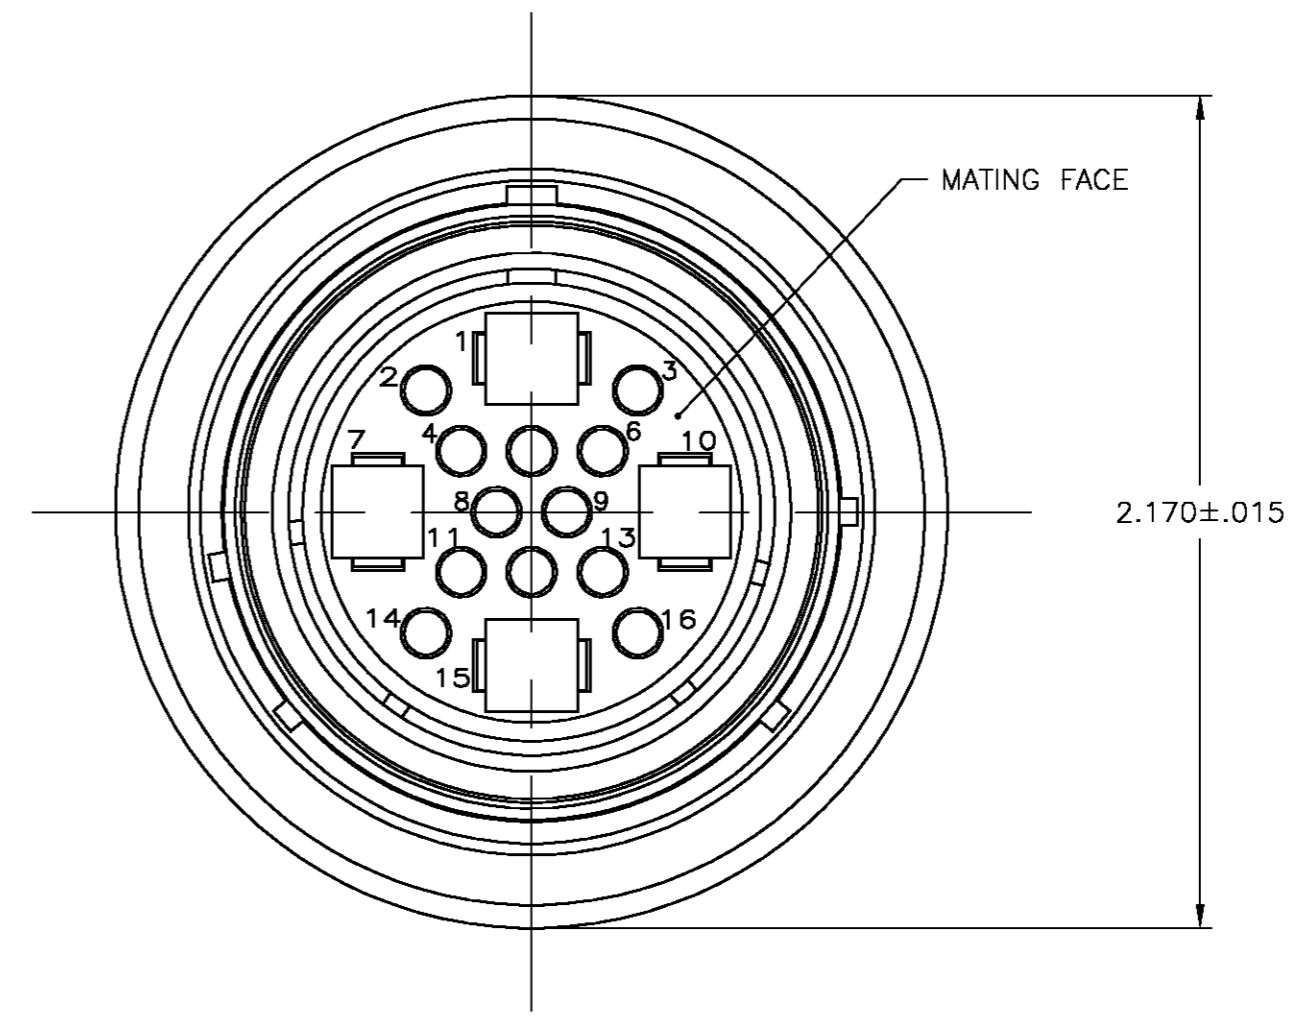

LOC	DIST	REVISIONS			
P	LTR	DESCRIPTION	DATE	DWN	APVD
FT	0	0	REVISED PER 0G3B-0619-04	7/16/04	SS SH

NOTES:

- THIS CONNECTOR ACCEPTS (12) MULTIMATE PIN CONTACTS AND (4) TYPE XII MALE CONTACTS.
 - RECEPTACLE MATES WITH 1776088-1.
- AMP PART NUMBER AND DATE CODE TO BE LOCATED ON TOP SURFACE OF COUPLING RING.