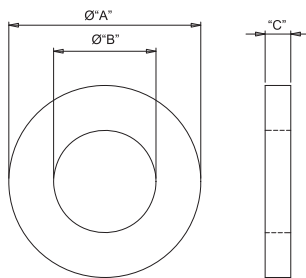

03XXX0011407
PVC Flat Washer

Specifications:

- Material: PVC
- Color: Black

Features:

- No water absorption

Item No.	Ø"B" I.D.	Ø"A" O.D.	"C"	Fits Screw	Pack Qty.
032030011407	.126 (3.2)	.354 (9)	.059 (1.5)	#5 (M3)	1,000
032040011407	.169 (4.3)	.472 (12)	.055 (1.4)	#8 (M4)	1,000
032050011407	.209 (5.3)	.591 (15)	.059 (1.5)	#10 (M5)	500
032060011407	.252 (6.4)	.709 (18)	.079 (2)	1/4 (M6)	500
032080011407	.331 (8.4)	.984 (25)	.098 (2.5)	5/16 (M8)	500
032100011407	.413 (10.5)	1.181 (30)	.118 (3)	3/8 (M10)	250
032120011407	.512 (13.0)	1.575 (40)	.118 (3)	1/2 (M13)	100
033030011407	.126 (3.2)	.591 (15)	.059 (1.5)	#5 (M3)	500
033040011407	.169 (4.3)	.709 (18)	.079 (2)	#8 (M4)	500
033050011407	.209 (5.3)	.984 (25)	.098 (2.5)	#10 (M5)	500
033060011407	.252 (6.4)	1.181 (30)	.118 (3)	1/4 (M6)	100
033080011407	.331 (8.4)	1.575 (40)	.118 (3)	5/16 (M8)	100