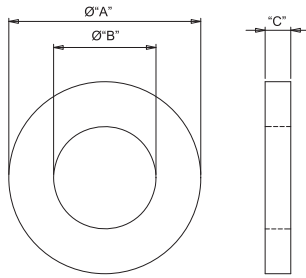

185XXX070409
PEEK Flat Washers

Specifications:

- Material: UL94 V-0 PEEK
- Color: Light Brown

Features:

- Heat Resistant up to 356°F (180°C)

Item No.	Ø"B" I.D.	Ø"A" O.D.	"C"	Fits Screw	Pack Qty.
185020070409	.106 (2.7)	.236 (6)	.020 (.5)	#3 (M2.5)	250
185030070409	.126 (3.2)	.276 (7)	.020 (.5)	#5 (M3)	250
185040070409	.169 (4.3)	.354 (9)	.031 (.8)	#8 (M4)	250
185050070409	.209 (5.3)	.394 (10)	.039 (1)	#10 (M5)	250
185060070409	.252 (6.4)	.492 (12.5)	.063 (1.6)	1/4 (M6)	250
185080070409	.331 (8.4)	.669 (17)	.063 (1.6)	5/16 (M8)	100
185100070409	.413 (10.5)	.827 (21)	.079 (2)	3/8 (M10)	100