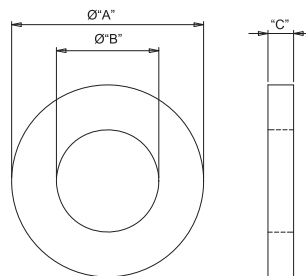

## Features:

- High transparency

Item No.	Ø"B" I.D.	Ø"A" O.D.	"C"	Fits Screw	Pack Qty.
173000200022	.083 (2.1)	.157 (4)	.020 (.5)	#2 (M2)	100
173002600022	.106 (2.7)	.236 (6)	.020 (.5)	#3 (M2.5)	100
173000300022	.130 (3.3)	.315 (8)	.031 (.8)	#5 (M3)	100
173000400022	.177 (4.5)	.394 (10)	.031 (.8)	#8 (M4)	100
173000500022	.217 (5.5)	.472 (12)	.039 (1.0)	#12 (M5)	100
173000600022	.256 (6.5)	.512 (13)	.063 (1.6)	1/4 (M6)	100
173000800022	.335 (8.5)	.709 (18)	.063 (1.6)	1/4 (M8)	100

## Features:

- No water absorption

Item No.	Ø"B" I.D.	Ø"A" O.D.	"C"	Fits Screw	Pack Qty.
032030011407	.126 (3.2)	.354 (9)	.059 (1.5)	#5 (M3)	1,000
032040011407	.169 (4.3)	.472 (12)	.055 (1.4)	#8 (M4)	1,000
032050011407	.209 (5.3)	.591 (15)	.059 (1.5)	#10 (M5)	500
032060011407	.252 (6.4)	.709 (18)	.079 (2)	1/4 (M6)	500
032080011407	.331 (8.4)	.984 (25)	.098 (2.5)	5/16 (M8)	500
032100011407	.413 (10.5)	1.181 (30)	.118 (3)	3/8 (M10)	250
032120011407	.512 (13.0)	1.575 (40)	.118 (3)	1/2 (M13)	100
033030011407	.126 (3.2)	.591 (15)	.059 (1.5)	#5 (M3)	500
033040011407	.169 (4.3)	.709 (18)	.079 (2)	#8 (M4)	500
033050011407	.209 (5.3)	.984 (25)	.098 (2.5)	#10 (M5)	500
033060011407	.252 (6.4)	1.181 (30)	.118 (3)	1/4 (M6)	100
033080011407	.331 (8.4)	1.575 (40)	.118 (3)	5/16 (M8)	100

## Specifications:

- Material: Polypropylene
- Color: Natural

Item No.	Ø"B" I.D.	Ø"A" O.D.	"C"	Fits Screw	Pack Qty.
585010000011	.169 (4.3)	.354 (9)	.031 (.8)	#8 (M4)	100
585020000011	.209 (5.3)	.394 (10)	.039 (1)	#10 (M5)	100
585030000011	.252 (6.4)	.472 (12)	.063 (1.6)	1/4 (M6)	100
585040000011	.331 (8.4)	.630 (16)	.063 (1.6)	5/16 (M8)	100
585060000011	.413 (10.5)	.787 (20)	.079 (2)	3/8 (M10)	100
585050000011	.512 (13.0)	.945 (24)	.098 (2.5)	1/2 (M12)	100