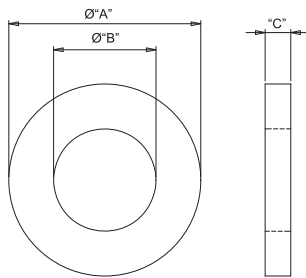

17300XX0022
PC Flat Washers

Specifications:

- Material: Polycarbonate
- Color: Clear

Features:

- High transparency

Item No.	Ø"B" I.D.	Ø"A" O.D.	"C"	Fits Screw	Pack Qty.
173000200022	.083 (2.1)	.157 (4)	.020 (.5)	#2 (M2)	100
173002600022	.106 (2.7)	.236 (6)	.020 (.5)	#3 (M2.5)	100
173000300022	.130 (3.3)	.315 (8)	.031 (.8)	#5 (M3)	100
173000400022	.177 (4.5)	.394 (10)	.031 (.8)	#8 (M4)	100
173000500022	.217 (5.5)	.472 (12)	.039 (1.0)	#12 (M5)	100
173000600022	.256 (6.5)	.512 (13)	.063 (1.6)	1/4 (M6)	100
173000800022	.335 (8.5)	.709 (18)	.063 (1.6)	1/4 (M8)	100