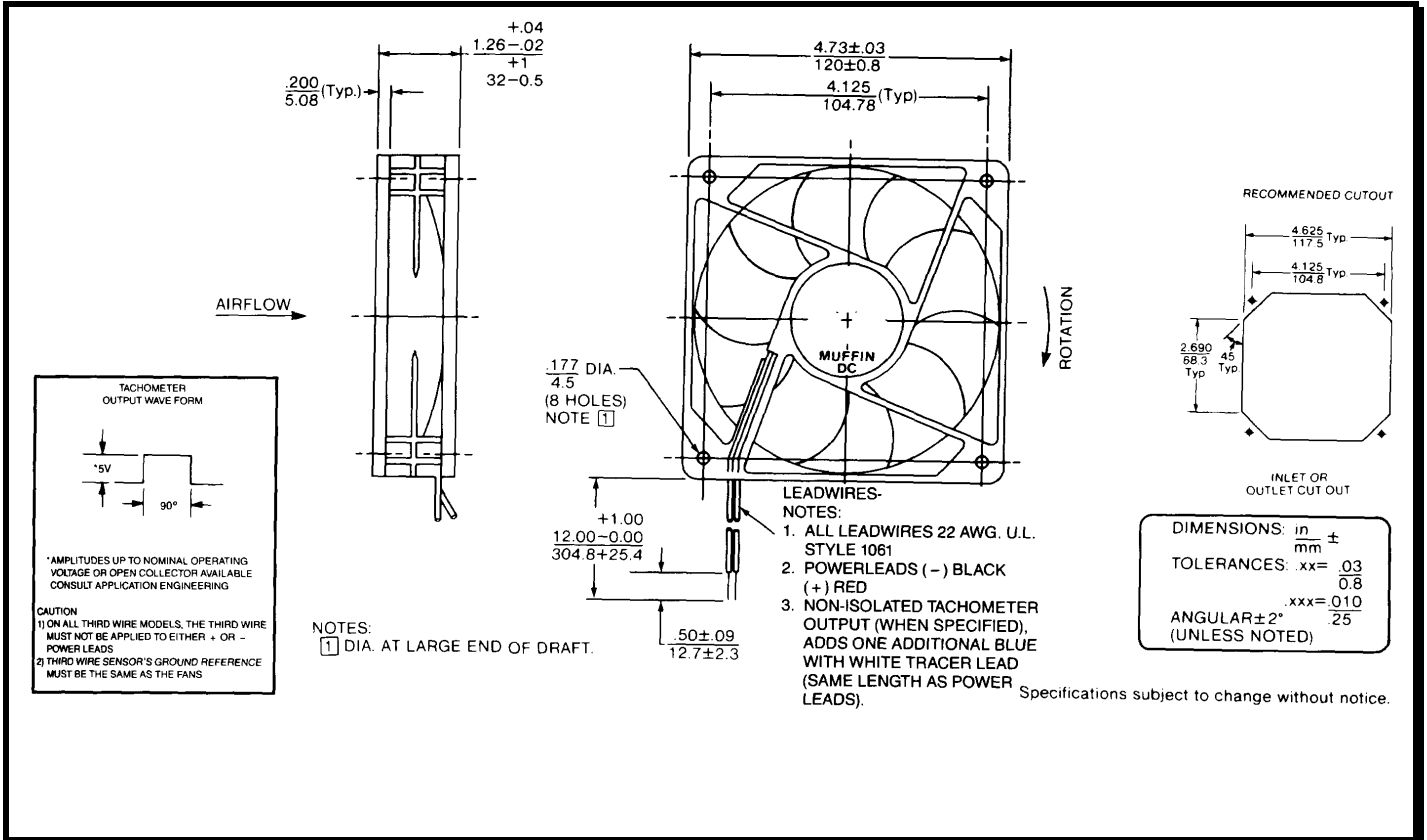

February 25, 2005

Mechanical Drawing:

Motor:

Nominal Voltage = 12 vdc
 Operating Voltage Range = 6 – 14 vdc
 Nominal Running Current = 0.660 amps
 Locked Rotor Current = 1.750amps
 Running Power = 7.9 watts
 Average Speed = 3700 RPM
 Bearings = Ball
 Air Flow = 102 CFM
 Acoustic = 47.8 dBA