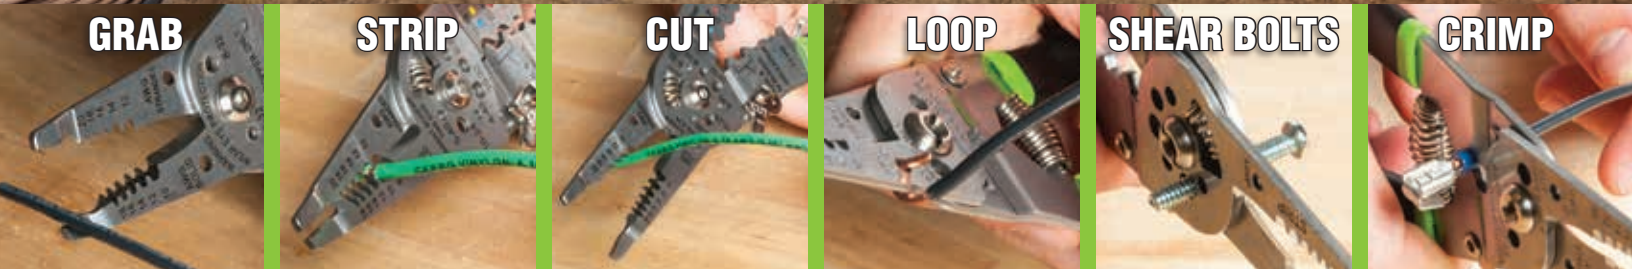

# MULTI-FUNCTIONAL, PROFESSIONAL GRADE STAINLESS STEEL WIRE STRIPPERS

**5X  
LONGER  
LIFE\***

\*Than Carbon Steel per ASTM B117-11

USA PHONE 800.435.0786  
FAX 800.451.2632

CANADA PHONE 866.384.8813  
FAX 800.524.2853