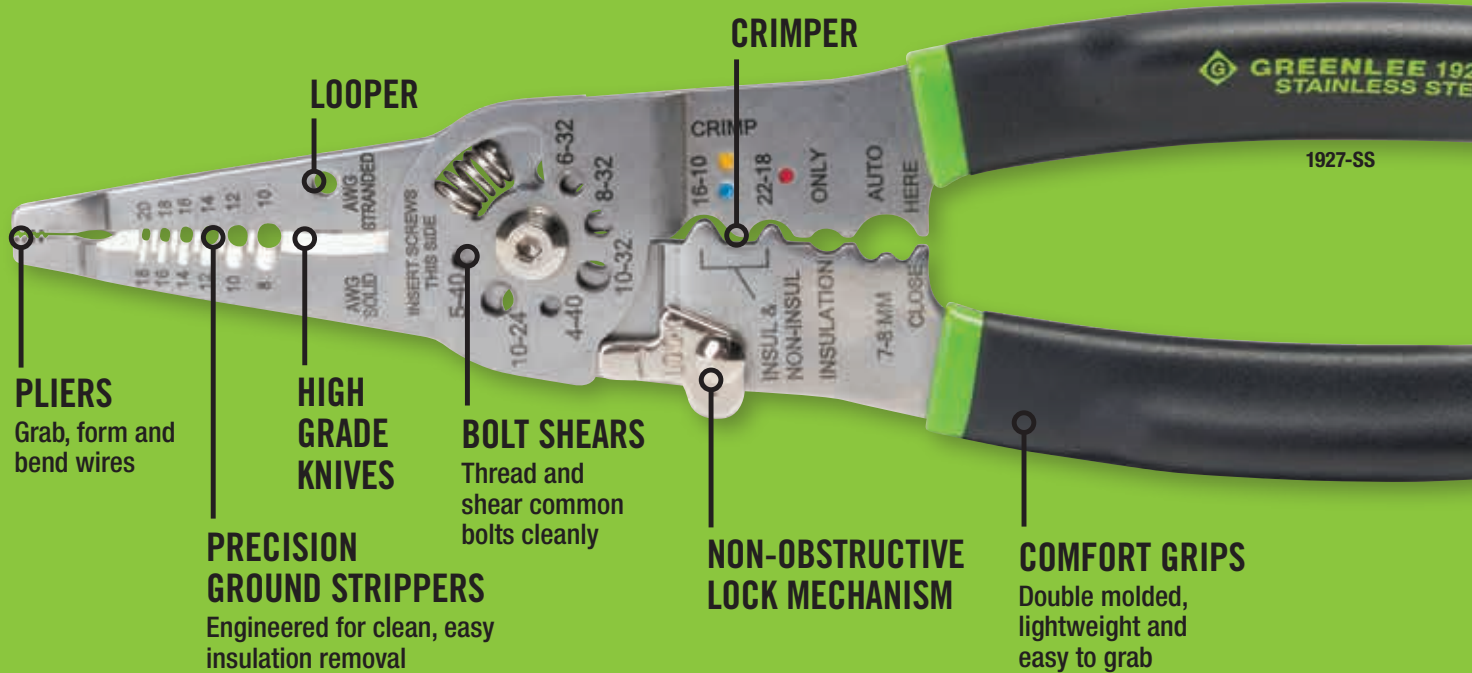

## WIRE STRIPPERS

FOR PRODUCT VIDEOS, DEMONSTRATIONS AND MORE, SCAN THIS QR CODE OR VISIT:  
[www.youtube.com/GreenleeDEMO](http://www.youtube.com/GreenleeDEMO)

CARBON STEEL

VS

STAINLESS STEEL

**RUST RESISTANT**  
 Cutlery grade stainless steel prevents wear and corrosion

## ORDERING INFORMATION

CAT. NO.	UPC NO.	DESCRIPTION	SOLID STRIP	STRANDED STRIP	BOLT SHEAR	CRIMPER
1916-SS	01359	Stainless Wire Stripper / Cutter	10-20	12-22	—	—
1917-SS	01360	Stainless Wire Stripper / Cutter	16-26	18-28	—	—
1950-SS	02241	Pro Stainless Wire Stripper / Cutter / Crimper	10-18	12-20	6-32, 8-32	16-10
1955-SS	01361	Pro Stainless Wire Stripper / Cutter / Crimper (Curve)	10-18	12-20	6-32, 8-33	16-10
1956-SS	02242	Pro Stainless Wire Stripper / Cutter / Crimper (Curve)	6-14	8-16	6-32, 8-34	16-10
1927-SS	02243	Pro Stainless Combination Tool w/Spring	8-18	10-20	4-40 to 10-24	Multiple