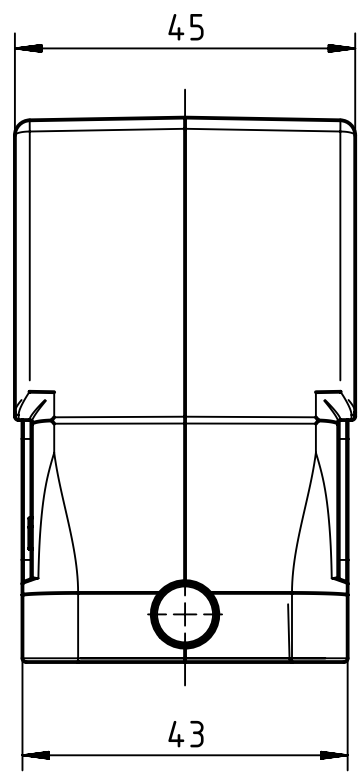

Email & Skype: info@chipsmall.com Web: www.chipsmall.com

Address: A1208, Overseas Decoration Building, #122 Zhenhua RD., Futian, Shenzhen, China

1 2 3 4 5 6

A

B

C

D

| | | | | | |
|----------------------------------------------------------------------------------------------------------------------------------|----------------------|----------------|-----------------|------------|-------------------------------------|
|  All Dimensions in mm Original Size DIN A4 | Scale | Free size tol. | | | Ref. |
| | 1:1 | | | | Sub. |
|  All rights reserved Department EL PD - DE | Created by | Inspected by | Standardisation | Date | State |
| | SCHULZI | BERGHORN | TIEMANNA | 2014-07-21 | Final Release |
| HARTING Electric GmbH & Co. KG D-32339 Espelkamp | Title | | | | Doc-Key / ECM-Nr. |
| | Han 10B-HMC-gs-R-M32 | | | | 100520546/UGD/002/B 500000061817 |
| Type | | Number | | Rev. | Page |
| TB | | 19 30 210 0547 | | B | 1/1 |