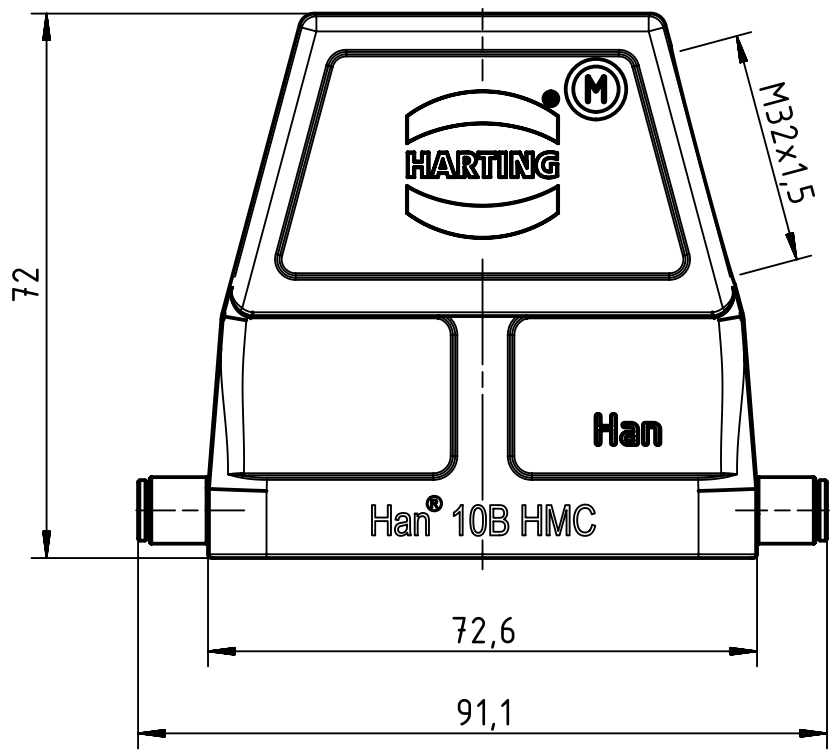

Email & Skype: info@chipsmall.com Web: www.chipsmall.com

Address: A1208, Overseas Decoration Building, #122 Zhenhua RD., Futian, Shenzhen, China

1 2 3 4 5 6

A

B

C

D

| | | | | | |
|----------------------------------------------------------------------------------------------------------------------------------|----------------------|----------------|-----------------|------------|-------------------------------------|
|  All Dimensions in mm Original Size DIN A4 | Scale | Free size tol. | | | Ref. |
| | 1:1 | | | | Sub. |
|  All rights reserved Department EL PD - DE | Created by | Inspected by | Standardisation | Date | State |
| | SCHULZI | BERGHORN | TIEMANNA | 2014-07-21 | Final Release |
| HARTING Electric GmbH & Co. KG D-32339 Espelkamp | Title | | | | Doc-Key / ECM-Nr. |
| | Han 10B-HMC-gs-R-M32 | | | | 100520546/UGD/002/B 500000061817 |
| Type | | Number | | Rev. | Page |
| TB | | 19 30 210 0547 | | B | 1/1 |