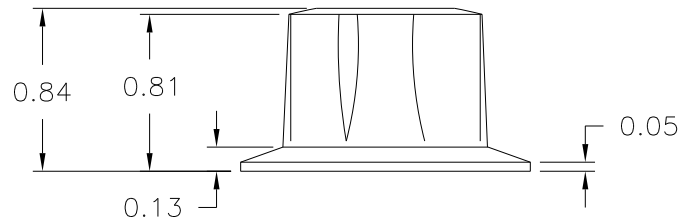

PART NAME: KNOB

SCALE: 1:1

DATE: 3/29/96

DR. BY TD

THIS DRAWING IS THE PROPERTY OF DAVIES MOLDING COMPANY, IS SUBMITTED SOLELY AS A DESIGN OR ENGINEERING PROJECT. WE ACCEPT NO RESPONSIBILITY WHATSOEVER FOR THE PRACTICAL APPLICATION OF THE PIECES MADE TO THIS DESIGN.

DESIGNERS & MANUFACTURERS OF KNOBS, HANDLES, CASES & CUSTOM PLASTIC COMPONENTS

P/N 1930BC

BASE PART 1930-03

INLAY I0475B

SPRING I1385 LECTRA PROD. #5800

1/4 DIA. SHAFT FLATTED TO 0.156 (LECTRA PROD. SPRING #5800)