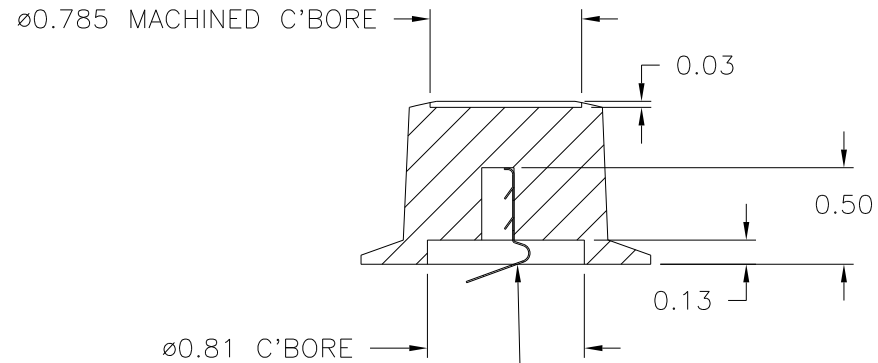

PART NAME: KNOB

SCALE: 1:1

DATE: 3/29/96

DR. BY TD

THIS DRAWING IS THE PROPERTY OF DAVIES MOLDING COMPANY, IS SUBMITTED SOLELY AS A DESIGN OR ENGINEERING PROJECT. WE ACCEPT NO RESPONSIBILITY WHATSOEVER FOR THE PRACTICAL APPLICATION OF THE PIECES MADE TO THIS DESIGN.

DESIGNERS & MANUFACTURERS OF KNOBS, HANDLES, CASES & CUSTOM PLASTIC COMPONENTS

P/N 1930BC

BASE PART 1930-03

INLAY I0475B

SPRING I1385 LECTRA PROD. #5800

1/4 DIA. SHAFT FLATTED TO 0.156 (LECTRA PROD. SPRING #5800)