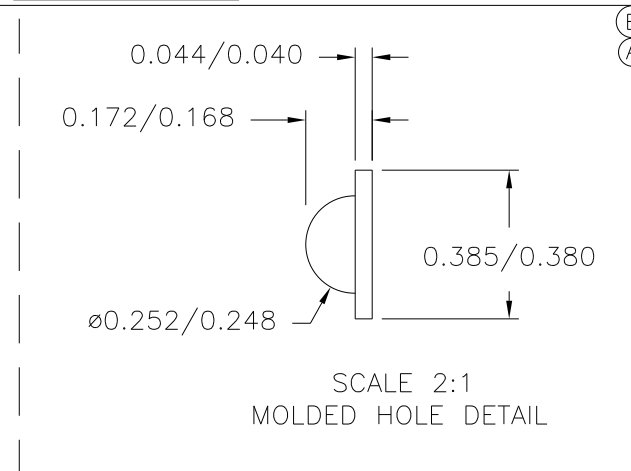

PART NAME: KNOB

SCALE: 1:1

DATE: 3/29/96

DR. BY TD

THIS DRAWING IS THE PROPERTY OF DAVIES MOLDING COMPANY, IS SUBMITTED SOLELY AS A DESIGN OR ENGINEERING PROJECT. WE ACCEPT NO RESPONSIBILITY WHATSOEVER FOR THE PRACTICAL APPLICATION OF THE PIECES MADE TO THIS DESIGN.

DESIGNERS & MANUFACTURERS OF KNOBS, HANDLES, CASES & CUSTOM PLASTIC COMPONENTS

P/N 1930BC

BASE PART 1930-03

INLAY I0475B

SPRING I1385 LECTRA PROD. #5800

1/4 DIA. SHAFT FLATTED TO 0.156 (LECTRA PROD. SPRING #5800)