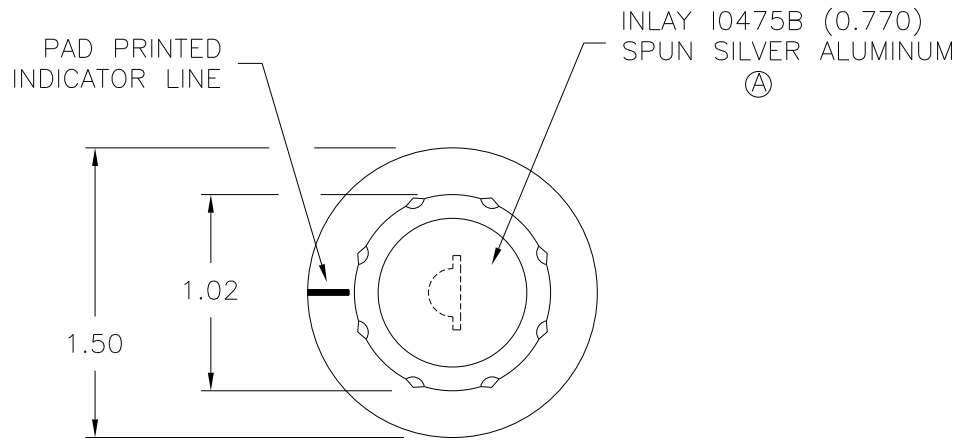

PART NAME: KNOB

SCALE: 1:1

DATE: 3/29/96

DR. BY TD

THIS DRAWING IS THE PROPERTY OF DAVIES MOLDING COMPANY, IS SUBMITTED SOLELY AS A DESIGN OR ENGINEERING PROJECT. WE ACCEPT NO RESPONSIBILITY WHATSOEVER FOR THE PRACTICAL APPLICATION OF THE PIECES MADE TO THIS DESIGN.

DESIGNERS & MANUFACTURERS OF KNOBS, HANDLES, CASES & CUSTOM PLASTIC COMPONENTS

P/N 1930BC

BASE PART 1930-03

INLAY I0475B

SPRING I1385 LECTRA PROD. #5800

1/4 DIA. SHAFT FLATTED TO 0.156 (LECTRA PROD. SPRING #5800)