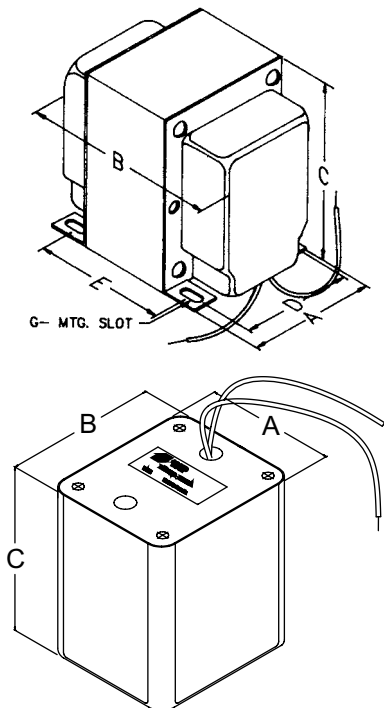

Email & Skype: info@chipsmall.com Web: www.chipsmall.com

Address: A1208, Overseas Decoration Building, #122 Zhenhua RD., Futian, Shenzhen, China

Enclosed & Potted D.C. Filter (193 Series)

Potted

Enclosed

Chokes

ENCLOSED & POTTED D.C. FILTER CHOKES

- Enclosed, 4-hole chassis mount chokes (some models also available epoxy potted in a black powder paint - drawn steel cabinet - see chart). Potted models mount with 1/4" - 20 hardware (included).
- Tolerance of 15% on both inductance & resistance. Inductances measured at rated D.C. current.
- Minimum 8" long leads.
- Units will exhibit less inductance at slightly higher currents or more at lower currents.
- Perfect for high voltage power supply filtering, case matches power transformers & tube audio output transformers.

Part No.	Style	Inductance (Henrys)	Current (D.C. ma.)	Resistance (Ohms)	Max. Operating (Volts D.C.)	Wt. Lbs.	Dim. Ref.
193B	Enclosed	12	100	155	600	2.5	X6
193C	Enclosed	20	100	181	600	3.25	X8
193CP	Potted	20	100	184	800	5.0	P1
193D	Enclosed	8	150	75	600	3.25	X8
193G	Enclosed	10	150	102	800	4.25	X17
193GP	Potted	10	150	103	800	6.0	P1
193H	Enclosed	5	200	65	600	2.5	X6
193J	Enclosed	10	200	82	800	5.5	X11
193JP	Potted	10	200	79	800	7.5	P1
193K	Enclosed	2.6	300	21	800	3.25	X8
193L	Enclosed	5	300	57	800	5.5	X11
193LP	Potted	5	300	55	800	7.5	P1
193M	Enclosed	10	300	63	800	10.5	X14
193MP	Potted	10	300	63	800	10.5	P1
193N	Enclosed	3	500	35	600	5.0	X11
193NP	Potted	3	500	36	800	7.0	P1
193P	Enclosed	5	500	26	800	10.75	X14
193Q	Enclosed	10	500	53	1000	21.0	X16
193R	Enclosed	0.3	1000	3.50	1000	4.5	X10
193S	Enclosed	1	1000	5.75	1000	8.0	X13
193T	Enclosed	0.05	2000	0.7	300	2.5	X6
193U	Enclosed	0.2	2000	1.7	300	6.0	X12
193V	Enclosed	0.15	3000	1.0	300	9.0	X14