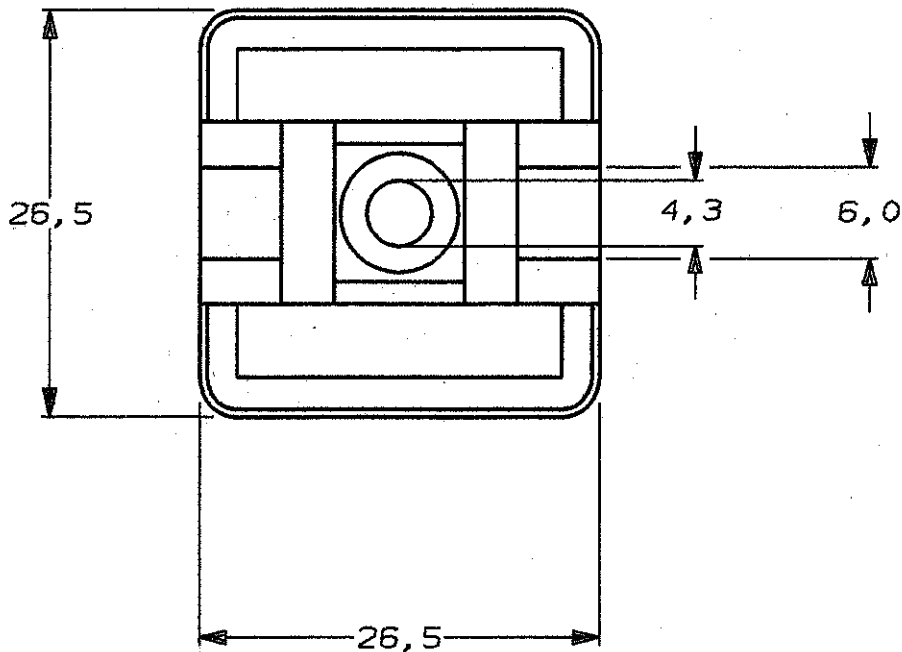

Email & Skype: info@chipsmall.com Web: www.chipsmall.com

Address: A1208, Overseas Decoration Building, #122 Zhenhua RD., Futian, Shenzhen, China

DO NOT SCALE

DIMENSIONS IN mm

METRIC

THIRD ANGLE
PROJECTION

NOTES:

- 1 MAX. CABLE TIE WIDTH 4,8.
- 2 TENSILE STRENGTH 415 kPa
- 3 APPL. TEMP. RANGE +10 - +38°C.

BLACK		POLYAMIDE 6/6		2-100692-2	100
NATURAL		POLYAMIDE 6/6		2-100692-1	100
FINISH		MATERIAL		PARTNUMBER	QTY
-	-	-	-	CUSTOMER DRAWING FOR REFERENCE ONLY WILL NOT BE UPDATED	
-	-	-	-	© COPYRIGHT 19- BY AMP HOLLAND B.V. ALL INTERNATIONAL RIGHTS RESERVED. AMP PRODUCTS MAY BE COVERED BY U.S. AND FOREIGN AND/OR PATENTS PENDING.	
-	-	-	-	THIS DRAWING IS UNPUBLISHED RELEASED FOR PUBLICATION , 19	
-	-	-	-	 AMP HOLLAND B.V. 's-Hertogenbosch, The Netherlands.	
0	H-9856	JvdH	RV	NAME MOUNTING BASE.	
LTR.	REVISION RECORD	DR.	CHK.	DATE	
DR. : J.V.D.HEIJDEN.	CHK. : R.VOS.	APP. : L.V.SOEST.	DWG.No.	REV.LTR.	SHEET
DATE: 09-06-92	DATE: -	DATE: -	C-100692	0	1 of 1