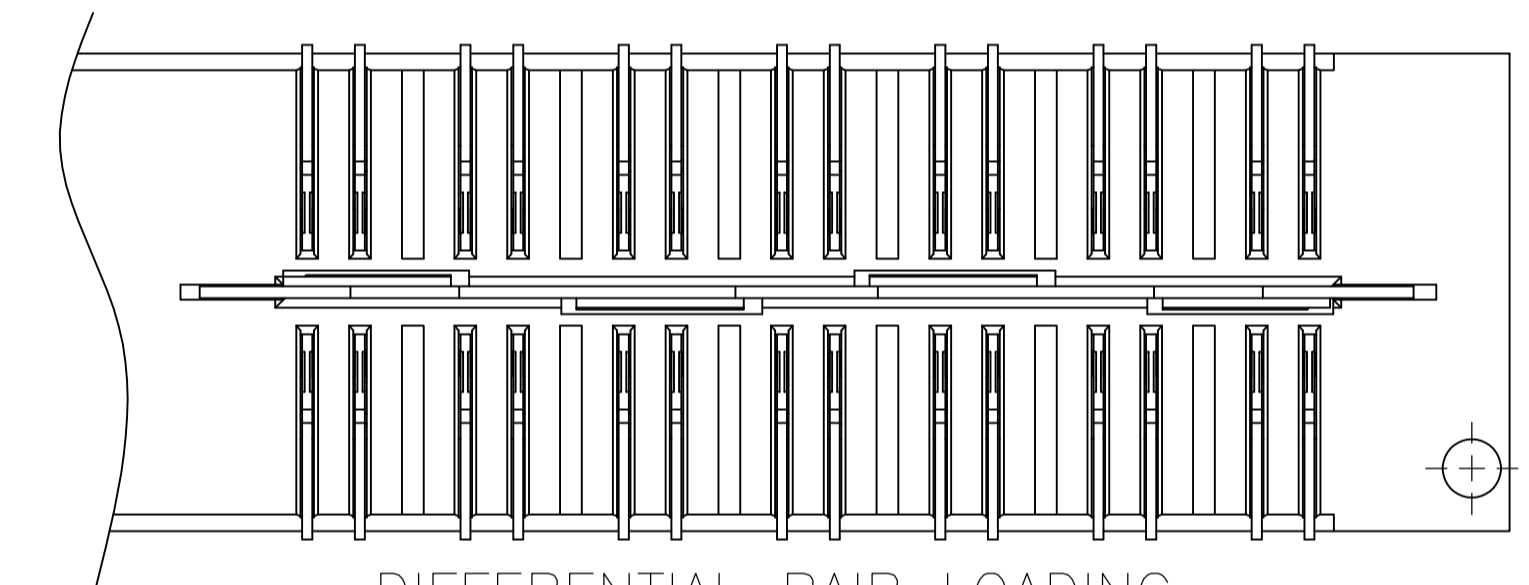

SECTION A-A

DIFFERENTIAL PAIR LOADING (BOTTOM VIEW) SCALE 2:1