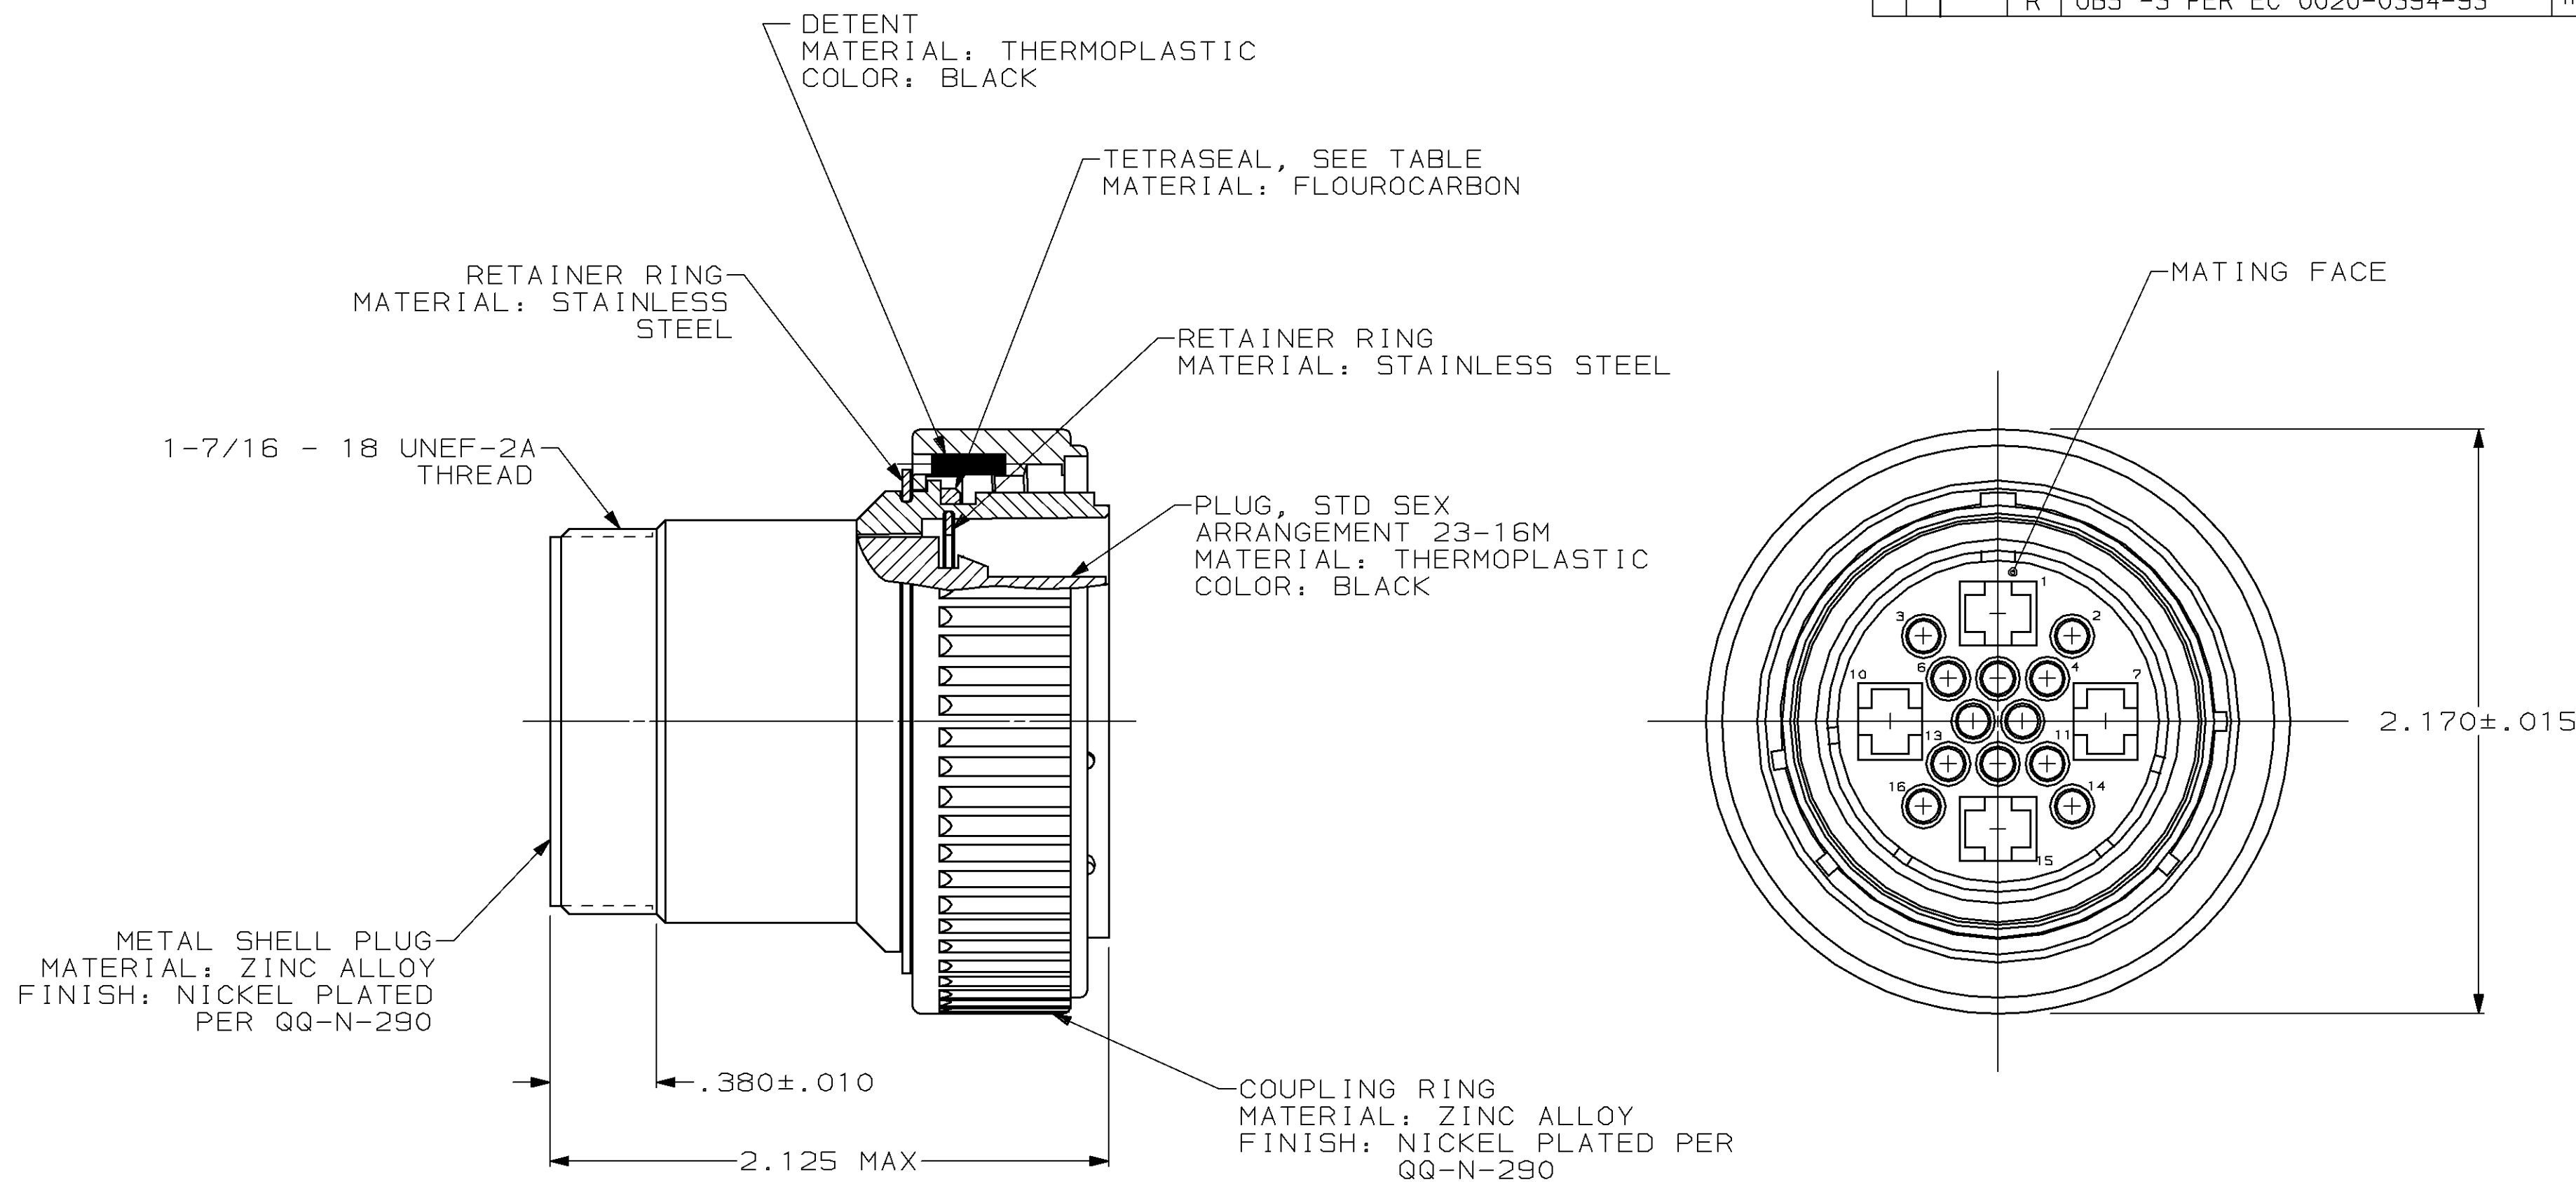

MOD	LOC	DIST	P	F	ZONE	LTR	DESCRIPTION	DATE	APPD
4	BD	35				N	REDRAWN	6-26-91	-
						P	REV PER ECN BD5454	05/26/92	KB
						R	OBS -3 PER EC 0020-0394-93	11/17/94	RK

OBSOLETE	YES	208478-3
	NO	208478-1
	TETRASEAL	PART NUMBER

- 208478-1 MATES WITH AMP RECEPTACLE 208479-1 OR -2. 208478-3 MATES WITH AMP RECEPTACLE 208479-1 ONLY.
2. AMP PART NUMBER AND DATE CODE TO BE LOCATED ON COUPLING RING.

DO NOT SCALE PRINT. UNLESS SPECIFIED DIMENSIONS IN INCHES TOLERANCES ON : 2 PLC DEC ± - 3 PLC DEC ± - ANGLES ± -	DR 6-26-91 R.LEE BG CHK 4-20-92 W.G.LENKER APPD 4-20-92 K.BEAVER	AMP Incorporated Harrisburg, PA 17105-3608			
MATERIAL SEE CALLOUT	APPD 4-20-92 C.ROHDE PRODUCT SPEC 108-10040			NAME PLUG ASSEMBLY, STD SEX, SERIES 4, 28-16M, CMC	
FINISH SEE CALLOUT	APPLICATION SPEC -	SIZE C	CAGE CODE 00779	DRAWING NO 208478	
	WEIGHT -	SCALE 2:1		SHEET 1 OF 1