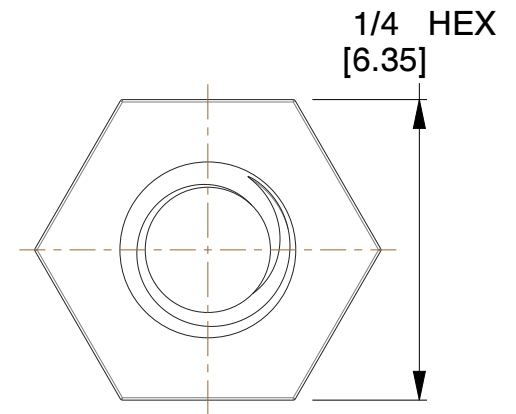

Email & Skype: info@chipsmall.com Web: www.chipsmall.com

Address: A1208, Overseas Decoration Building, #122 Zhenhua RD., Futian, Shenzhen, China

REV	CHANGE	DATE	DRN	CHK
	Drawn	01/31/16	SJ	T

NOTES:

1. Material : Aluminium
2. Finish : No Plate
3. ASME Y14.5M - 2009
4. All Drawing Dimensions are in Inches [mm]
5. Unless otherwise specified; Edge Breaks, Radii or Countersinks 0.005-0.015