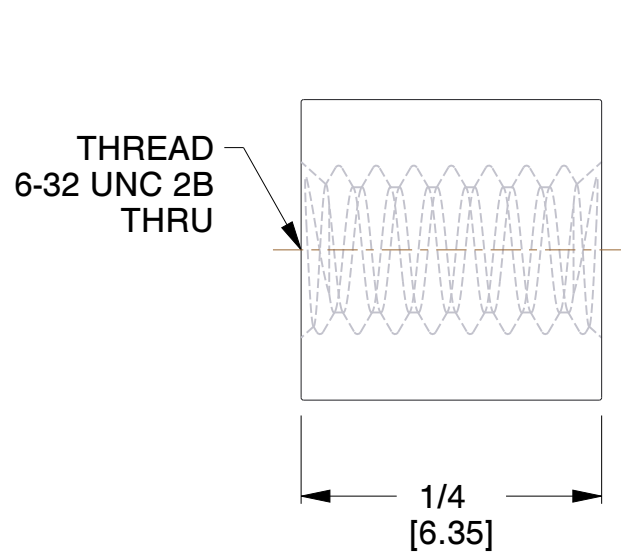

REV	CHANGE	DATE	DRN	CHK
	Drawn	01/31/16	SJ	T

NOTES:

1. Material : Aluminium
2. Finish : No Plate
3. ASME Y14.5M - 2009
4. All Drawing Dimensions are in Inches [mm]
5. Unless otherwise specified; Edge Breaks, Radii or Countersinks 0.005-0.015

95 Silvermine Rd., Seymour CT 06483
Tel: 203-888-2133, Fax: 203-888-9860

This Drawing is the Property of RAF.
It contains confidential, proprietary information that is RAF property. Do not disclose to or duplicate for others except as authorized by RAF.

TOLERANCES
ALL DIMENSIONS ARE INCHES (UNLESS OTHERWISE SPECIFIED)
METALLIC
LENGTHS ≤ 6 INCHES ± 0.005
LENGTH > 6 INCHES ± 0.010
DIAMETERS: ± 0.005
NON-METALLIC
LENGTH: ± 0.010 DIAMETERS: ± 0.010
INTERNAL THREADS:
MINIMUM THREAD DEPTH

COMPONENT	STANDOFFS	SCALE
2100-632-AL	1/4 HEX FEMALE STANDOFFS	4.00
		SHEET
		1 of 1