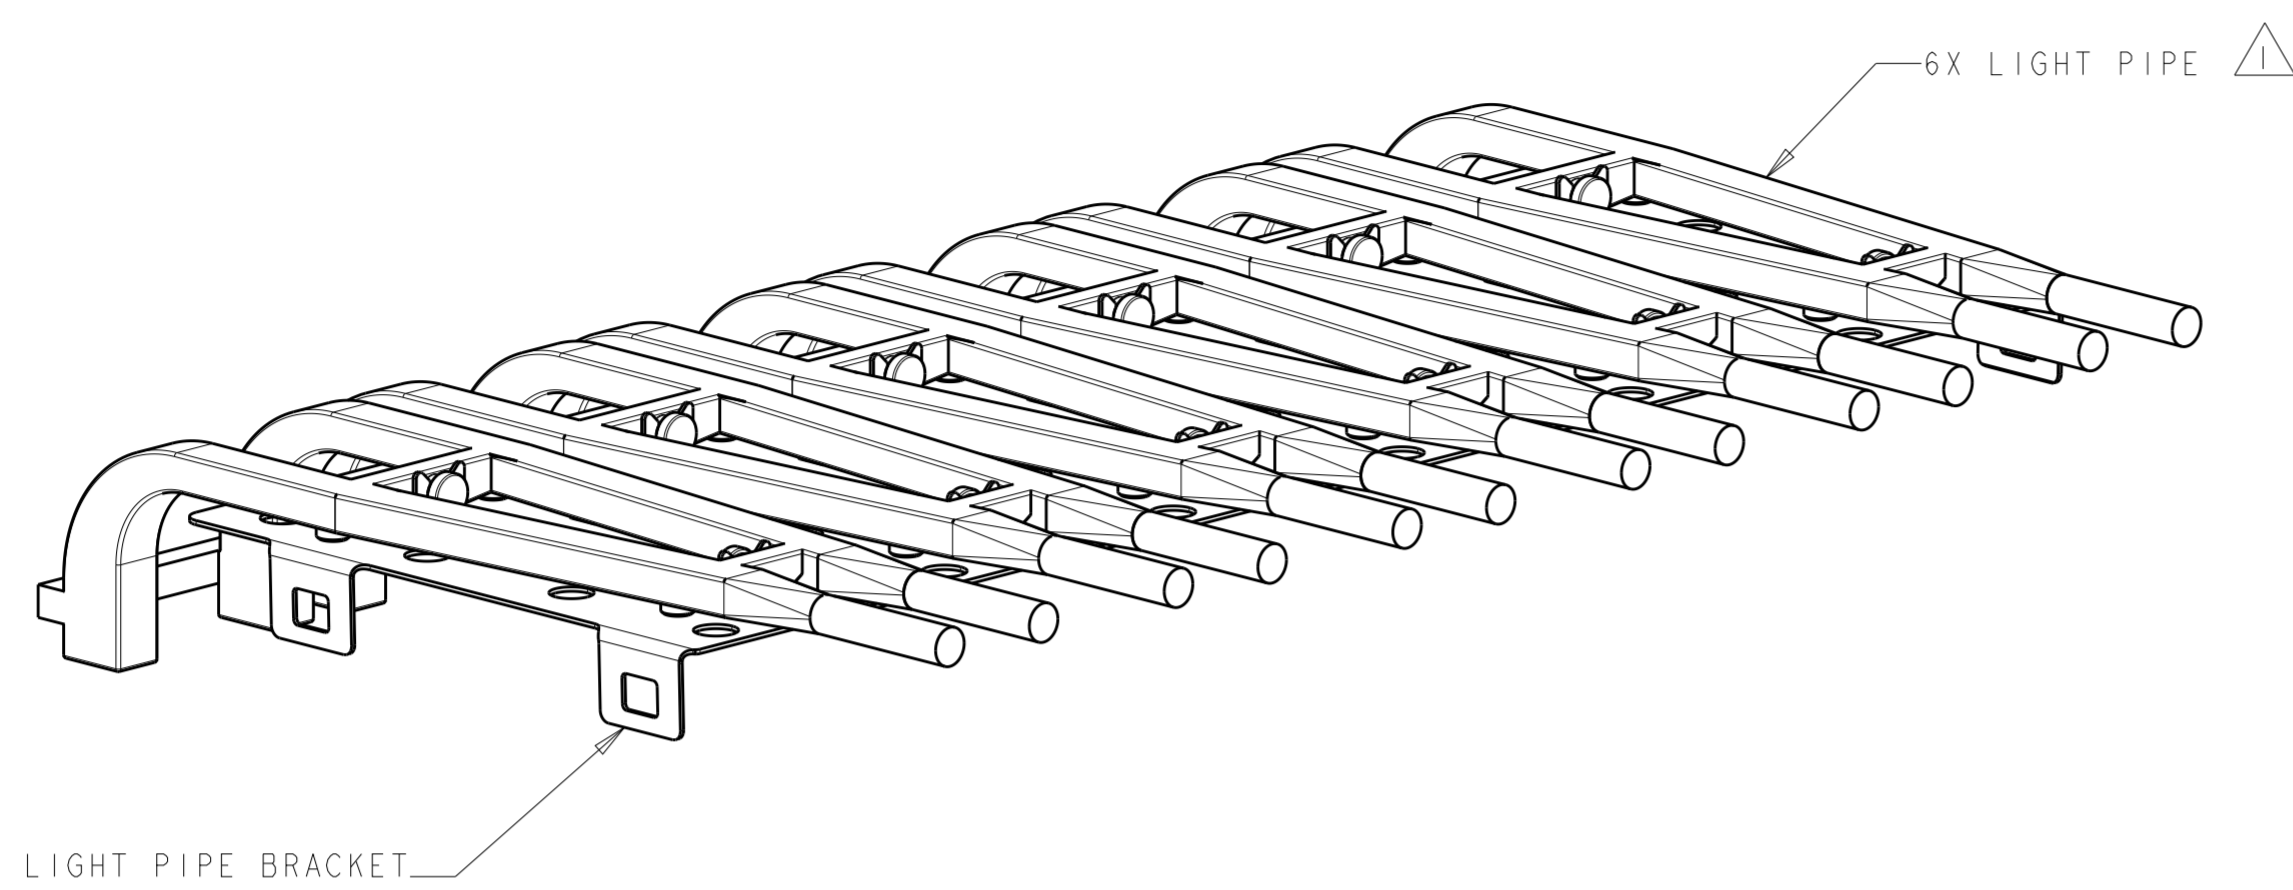

THIS DRAWING IS UNPUBLISHED. RELEASED FOR PUBLICATION 20  
 © COPYRIGHT 20 BY - ALL RIGHTS RESERVED.

LOC	DIST	REVISIONS			
P	LTR	DESCRIPTION	DATE	DWN	APVD
GP	00	A	RELEASED	26FEB2016	JW SH

- 1 LIGHT PIPE: POLYCARBONATE, CLEAR UL 94V-2
- 2 LIGHT PIPE BRACKET: STAINLESS STEEL PER ASTM A 666

52.63	2110743-3
53.63	2110743-1
DIM. A	PART NUMBER

THIS DRAWING IS A CONTROLLED DOCUMENT.		DWN C. ROHLER 03JUN2009	<b>STE</b> TE Connectivity	
DIMENSIONS: mm		CHK M. SCHMITT 03JUN2009		
TOLERANCES UNLESS OTHERWISE SPECIFIED:		APVD R. WERTZ 03JUN2009	NAME 1X6 LOW PROFILE LIGHT PIPE ASSM SFP+	
0 PLC ±	1 PLC ±	PRODUCT SPEC 108-2364	SIZE A2	
2 PLC ±	3 PLC ±	APPLICATION SPEC	CAGE CODE 00779	DRAWING NO C-2110743
4 PLC ±	ANGLES ±	WEIGHT	RESTRICTED TO	
FINISH			-	
MATERIAL 1 2 -		CUSTOMER DRAWING		SCALE 3:1 SHEET 1 OF 1 REV A