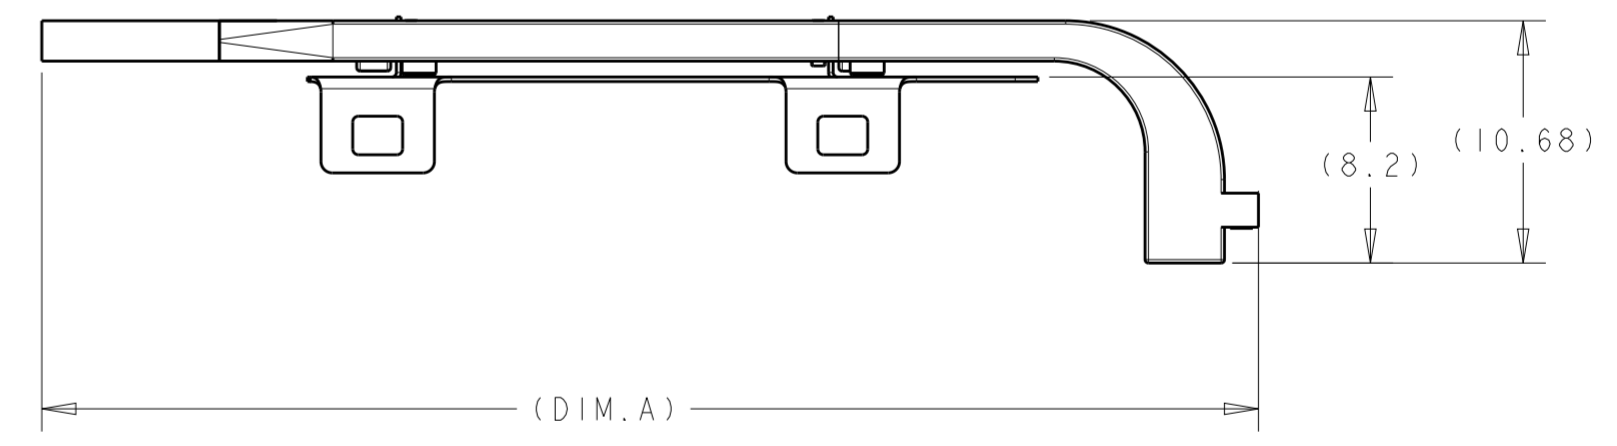

52.63	2110743-3
53.63	2110743-1
DIM. A	PART NUMBER

THIS DRAWING IS A CONTROLLED DOCUMENT.		DWN C. ROHLER 03JUN2009	<b>STE</b> TE Connectivity	
DIMENSIONS: mm		CHK M. SCHMITT 03JUN2009		
TOLERANCES UNLESS OTHERWISE SPECIFIED:		APVD R. WERTZ 03JUN2009	NAME 1X6 LOW PROFILE LIGHT PIPE ASSM SFP+	
0 PLC ±	1 PLC ±	PRODUCT SPEC 108-2364	SIZE A2	
2 PLC ±	3 PLC ±	APPLICATION SPEC	CAGE CODE 00779	DRAWING NO C-2110743
4 PLC ±	ANGLES ±	WEIGHT	RESTRICTED TO	
FINISH			-	
MATERIAL 1 2 -		CUSTOMER DRAWING		SCALE 3:1 SHEET 1 OF 1 REV A