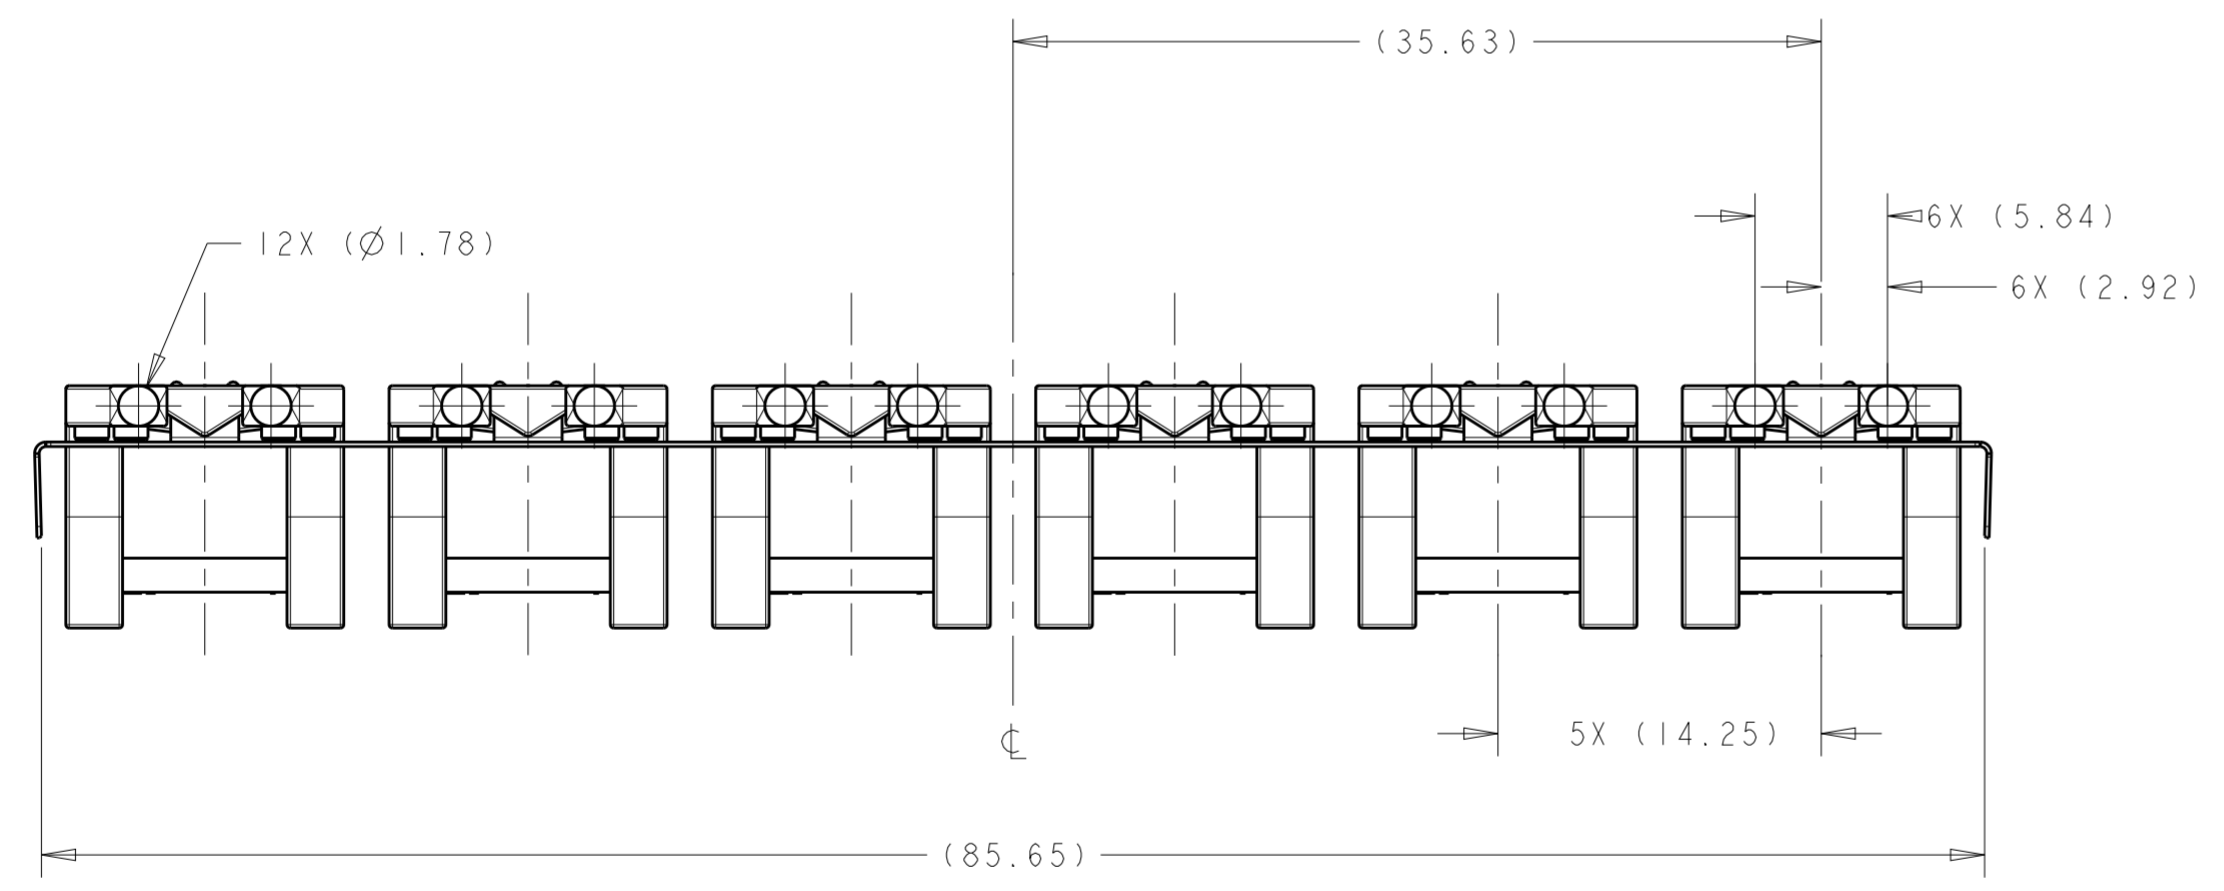

52.63	2110743-3
53.63	2110743-1
DIM. A	PART NUMBER

THIS DRAWING IS A CONTROLLED DOCUMENT.		DWN C. ROHLER 03JUN2009	<b>STE</b> TE Connectivity	
DIMENSIONS: mm		CHK M. SCHMITT 03JUN2009		
TOLERANCES UNLESS OTHERWISE SPECIFIED:		APVD R. WERTZ 03JUN2009	NAME 1X6 LOW PROFILE LIGHT PIPE ASSM SFP+	
0 PLC ±	1 PLC ±	PRODUCT SPEC 108-2364	SIZE A2	
2 PLC ±	3 PLC ±	APPLICATION SPEC	CAGE CODE 00779	DRAWING NO C-2110743
4 PLC ±	ANGLES ±	WEIGHT	RESTRICTED TO	
FINISH			-	
MATERIAL 1 2 -		CUSTOMER DRAWING		SCALE 3:1 SHEET 1 OF 1 REV A