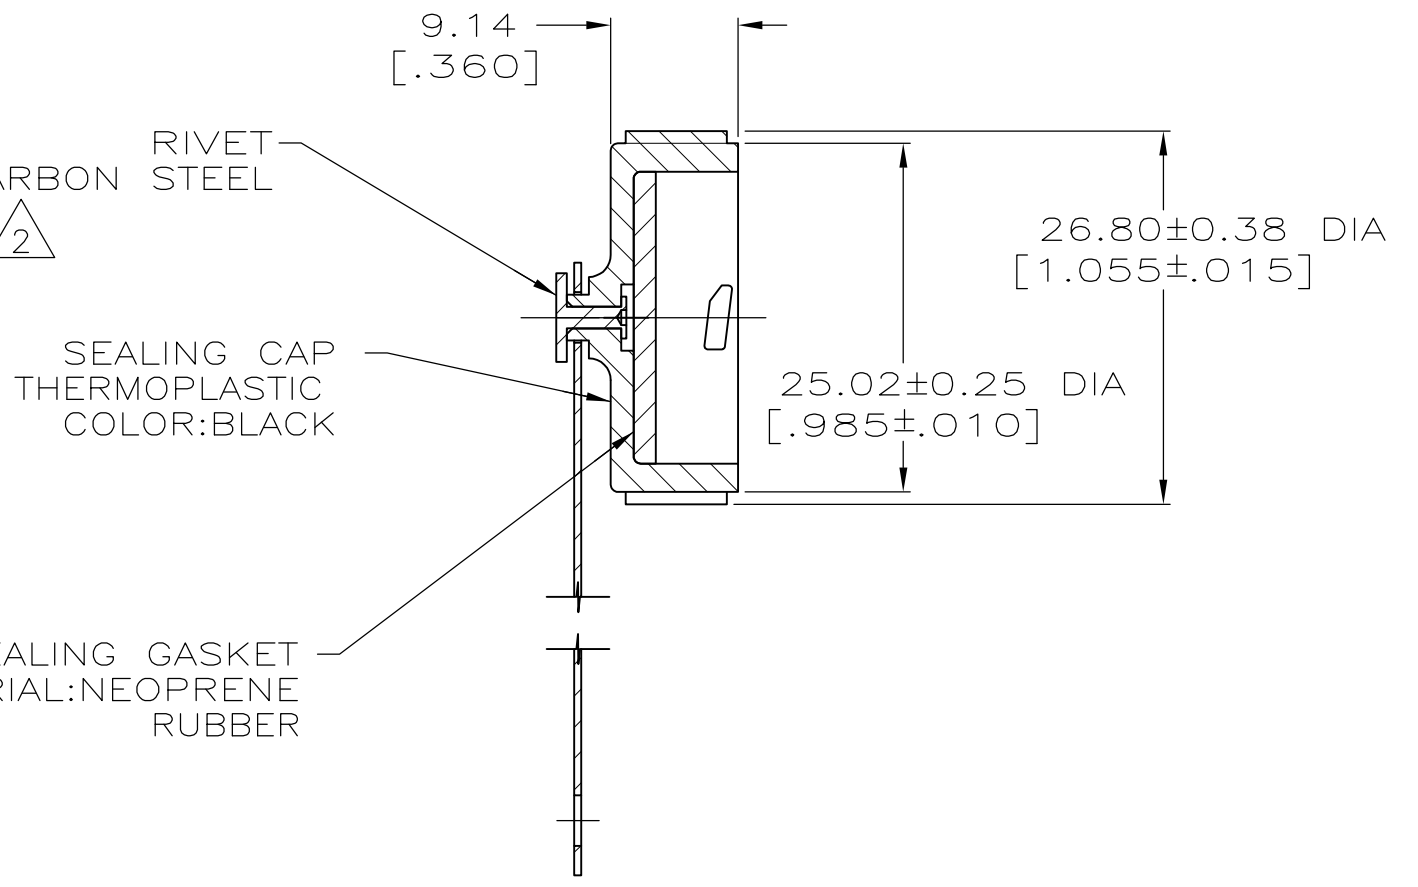

- △1 FINISH: ZINC PLATE WITH CLEAR CHROMATE
- △2 FINISH: ZINC PLATE WITH NON-HEXAVALENT CHROMATE

MATERIAL:CARBON
 △1△2

SUPERCEDED BY 211870-2	△2	211870-2
	△1	211870-1
	FINISH	PART NUMBER

THIS DRAWING IS A CONTROLLED DOCUMENT.		DWN D.BROCKWAY 6-9-93	Tyco Electronics Corporation Harrisburg, PA 17105-3608	
DIMENSIONS: mm [INCHES]		CHK R.STONE 7-1-93		
TOLERANCES UNLESS OTHERWISE SPECIFIED:		APVD AL FRANTUM 7-1-93	NAME SEALING CAP ASSY, SIZE 13, CPC	
0 PLC ± - 1 PLC ± - 2 PLC ± 0.13[.005] 3 PLC ± - 4 PLC ± - ANGLES ± -		PRODUCT SPEC -	RESTRICTED TO -	
MATERIAL SEE CALLOUTS		FINISH SEE CALLOUTS	APPLICATION SPEC -	SIZE A3
		WEIGHT -	CAGE CODE 00779	DRAWING NO C-211870
CUSTOMER DRAWING			SCALE 2:1	SHEET 1 of 1
			REV A2	