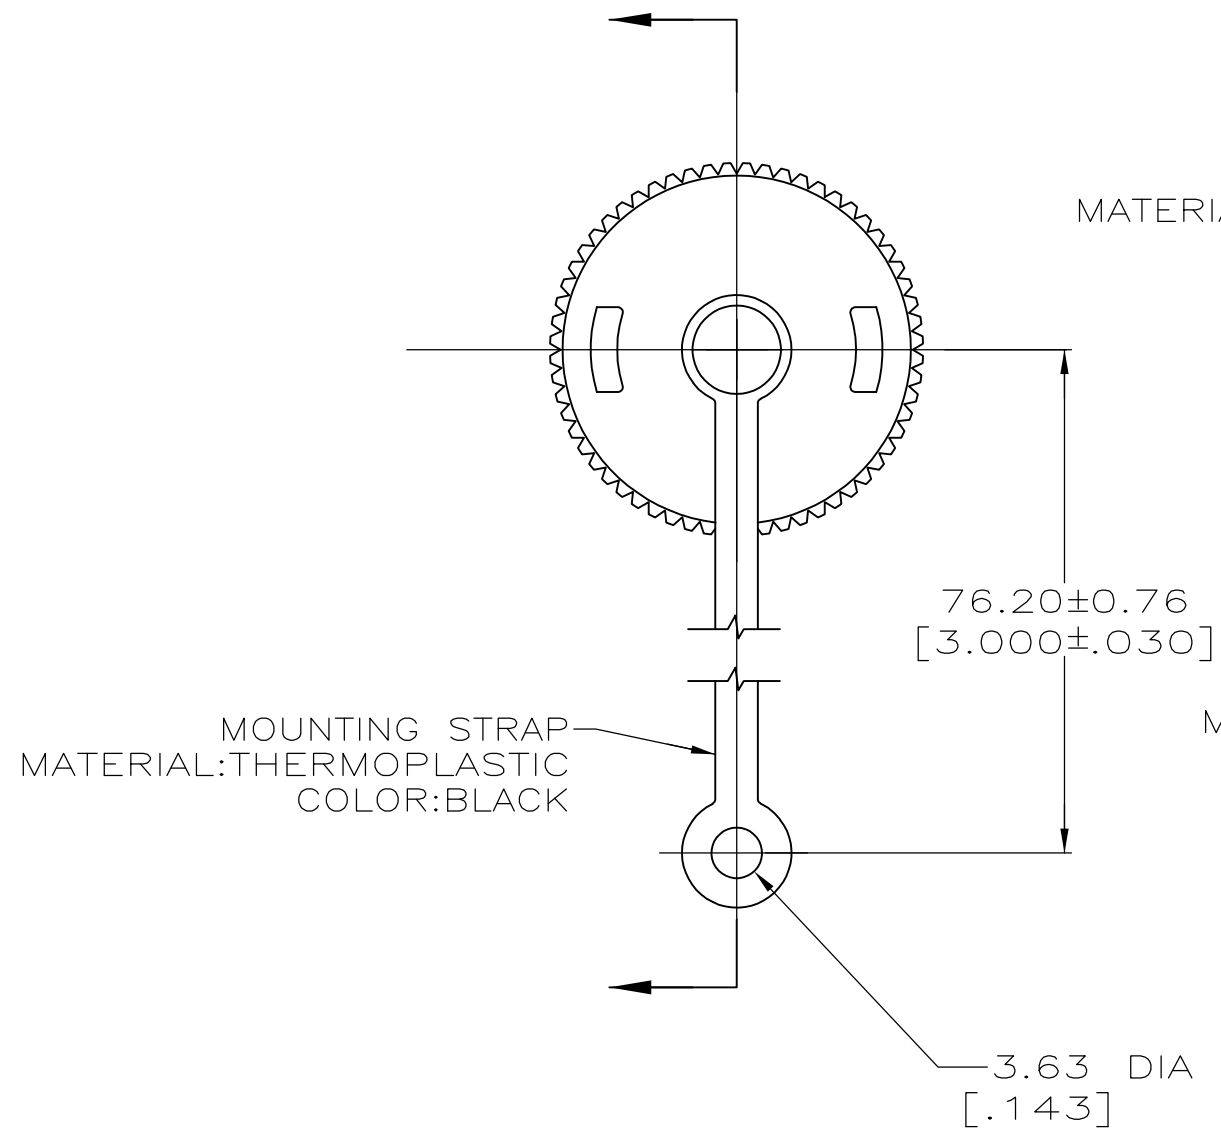

- △1 FINISH: ZINC PLATE WITH CLEAR CHROMATE
- △2 FINISH: ZINC PLATE WITH NON-HEXAVALENT CHROMATE

MATERIAL:CARBON
 △1△2

SUPERCEDED BY 211870-2	△2	211870-2
	△1	211870-1
	FINISH	PART NUMBER

THIS DRAWING IS A CONTROLLED DOCUMENT.		DWN D.BROCKWAY 6-9-93	Tyco Electronics Corporation Harrisburg, PA 17105-3608	
DIMENSIONS: mm [INCHES]		CHK R.STONE 7-1-93		
TOLERANCES UNLESS OTHERWISE SPECIFIED:		APVD AL FRANTUM 7-1-93	NAME SEALING CAP ASSY, SIZE 13, CPC	
0 PLC ± - 1 PLC ± - 2 PLC ± 0.13[.005] 3 PLC ± - 4 PLC ± - ANGLES ± -		PRODUCT SPEC -	RESTRICTED TO -	
MATERIAL SEE CALLOUTS		FINISH SEE CALLOUTS	APPLICATION SPEC -	SIZE A3
		WEIGHT -	CAGE CODE 00779	DRAWING NO C-211870
CUSTOMER DRAWING			SCALE 2:1	SHEET 1 of 1
			REV A2	