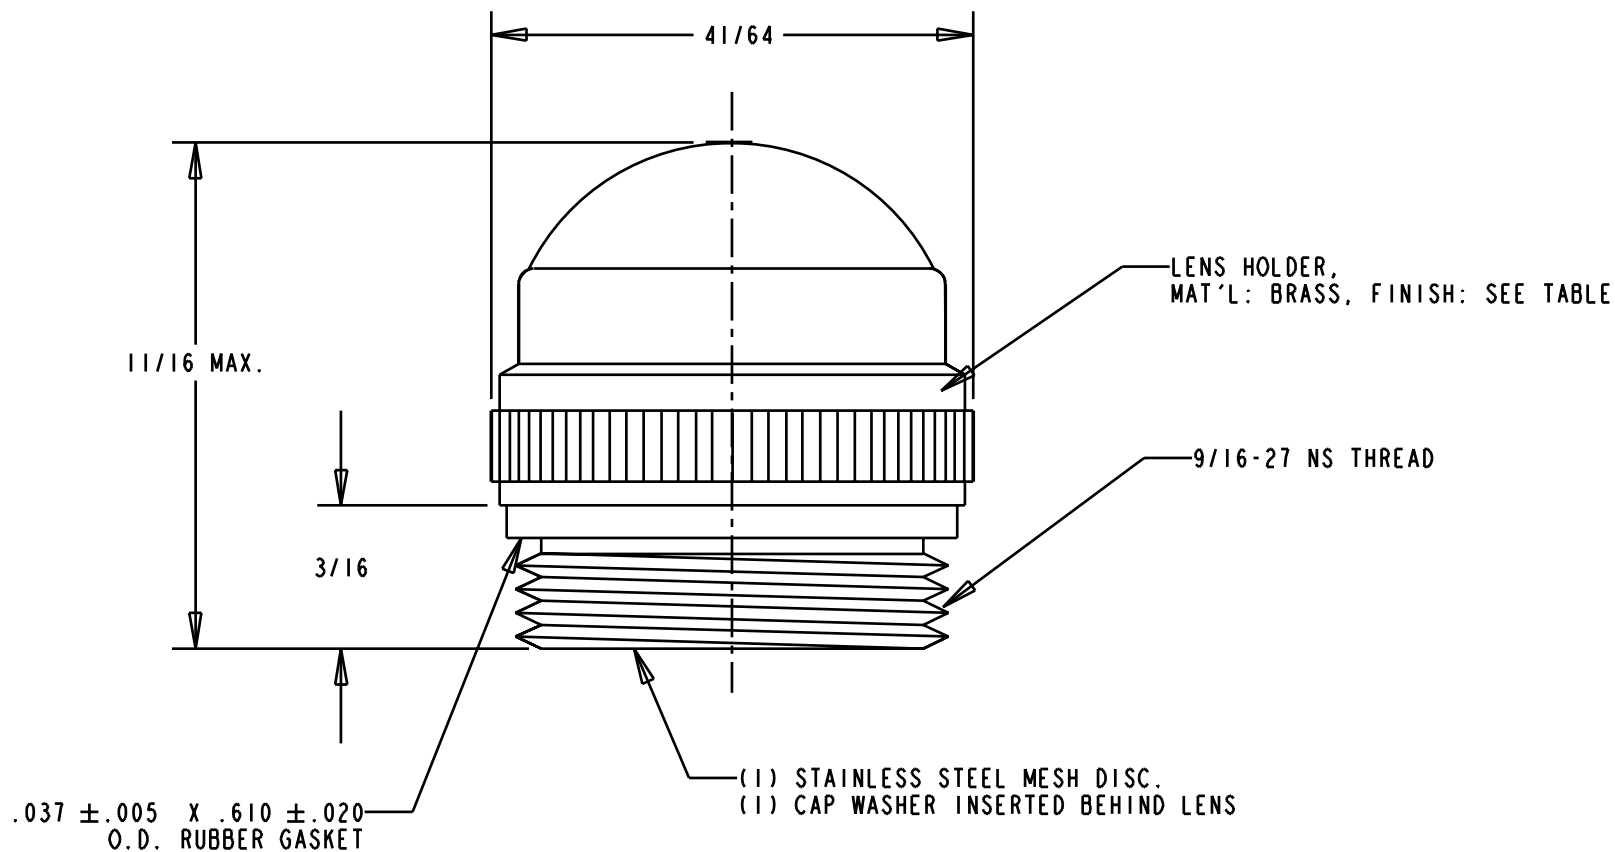

REV.	ECN NO.	REVISIONS	DRN.	CKD.	APP.	DATE
A	—	NEW RELEASE	DC			

CATALOG P/N	LENS COLOR	LENS HOLDER FINISH
222-0111-203	RED	BLACK NICKEL
222-0113-303	AMBER(YELLOW)	CHROME
222-0131-303	RED	CHROME
222-0132-303	GREEN	CHROME
222-0133-303	AMBER(YELLOW)	CHROME
222-0135-203	WHITE TRANSLUCENT	BLACK NICKEL
222-0135-303	WHITE TRANSLUCENT	CHROME
222-0137-203	CLEAR	BLACK NICKEL

THIS DRAWING AND THE CONTENTS HEREIN ARE CONFIDENTIAL AND THE SOLE PROPERTY OF DIALIGHT. REPRODUCTION OF THIS DRAWING OR CONSTRUCTION OF ANY PARTS WITHIN THIS DRAWING ARE FORBIDDEN WITHOUT THE WRITTEN CONSENT OF DIALIGHT.		
SCALE: DRAWING SCALE ALL DIM'S IN: INCHES (MM)	DRAWING NUMBER C-16844	REV A
TOLERANCES: UNLESS OTHERWISE SPECIFIED FRACTIONS: ±1/64 DECIMALS (.XX): ±.01 DECIMALS (.XXX): ±.005 DECIMALS (.XXXX): ±.0005 ANGLES: ±1°	TITLE CAP ASSEMBLY	
FINISH:	MATERIAL	
FSCM 83330	Dialight	1501 ROUTE 34 SOUTH FARMINGDALE, NJ 07727
	SHEET OF	FAMILY TABLE: