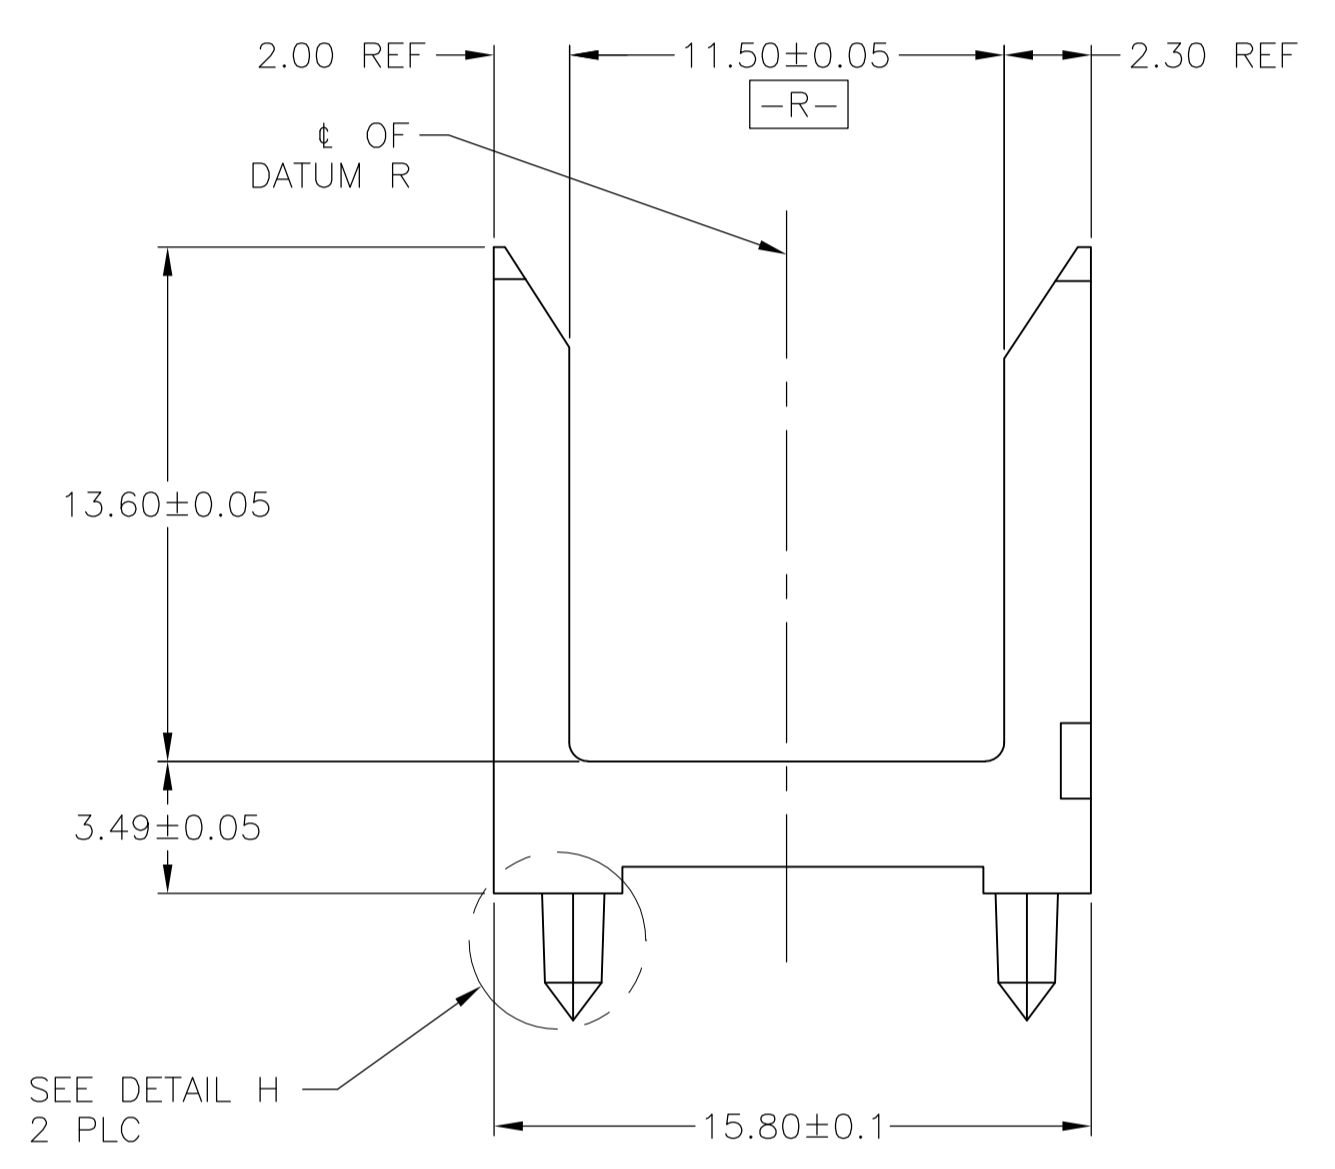

Email & Skype: info@chipsmall.com Web: www.chipsmall.com

Address: A1208, Overseas Decoration Building, #122 Zhenhua RD., Futian, Shenzhen, China

DETAIL G
SCALE 10:1

DETAIL H
SCALE 10:1

- 1 MATERIAL: LIQUID CRYSTAL POLYMER, UL 94-VO RATED, NATURAL.
- 2 PART MARKING PER AMP SPEC 115-9009, LOCATED APPROXIMATELY AS SHOWN.

RECOMMENDED PCB LAYOUT

223754-1
PART NUMBER

THIS DRAWING IS A CONTROLLED DOCUMENT.		DIN J. POLIGNONE 18FEB05	Tyco Electronics Corporation Harrisburg, PA, 17105-3608
DIMENSIONS: MM		CIK N. NORRIS 16DEC02	
TOLERANCES UNLESS OTHERWISE SPECIFIED:		APVD N. NORRIS 16DEC02	NAME
0 PLC ± -			HOUSING, GUIDE PIN
1 PLC ± -			VERTICAL, Z-PACK 2mm FB,
2 PLC ± 0.13			4 ROW, WITH LOCATING PEG
3 PLC ± -			APPLICATION SPEC
4 PLC ± -			SIZE CAGE CODE DRAWING NO
ANGLES ± 1°			RESTRICTED TO
MATERIAL 1	FINISH -	WEIGHT -	A1 00779 C=223754
CUSTOMER DRAWING		SCALE 5:1	SHEET 1 OF 1 REV 01