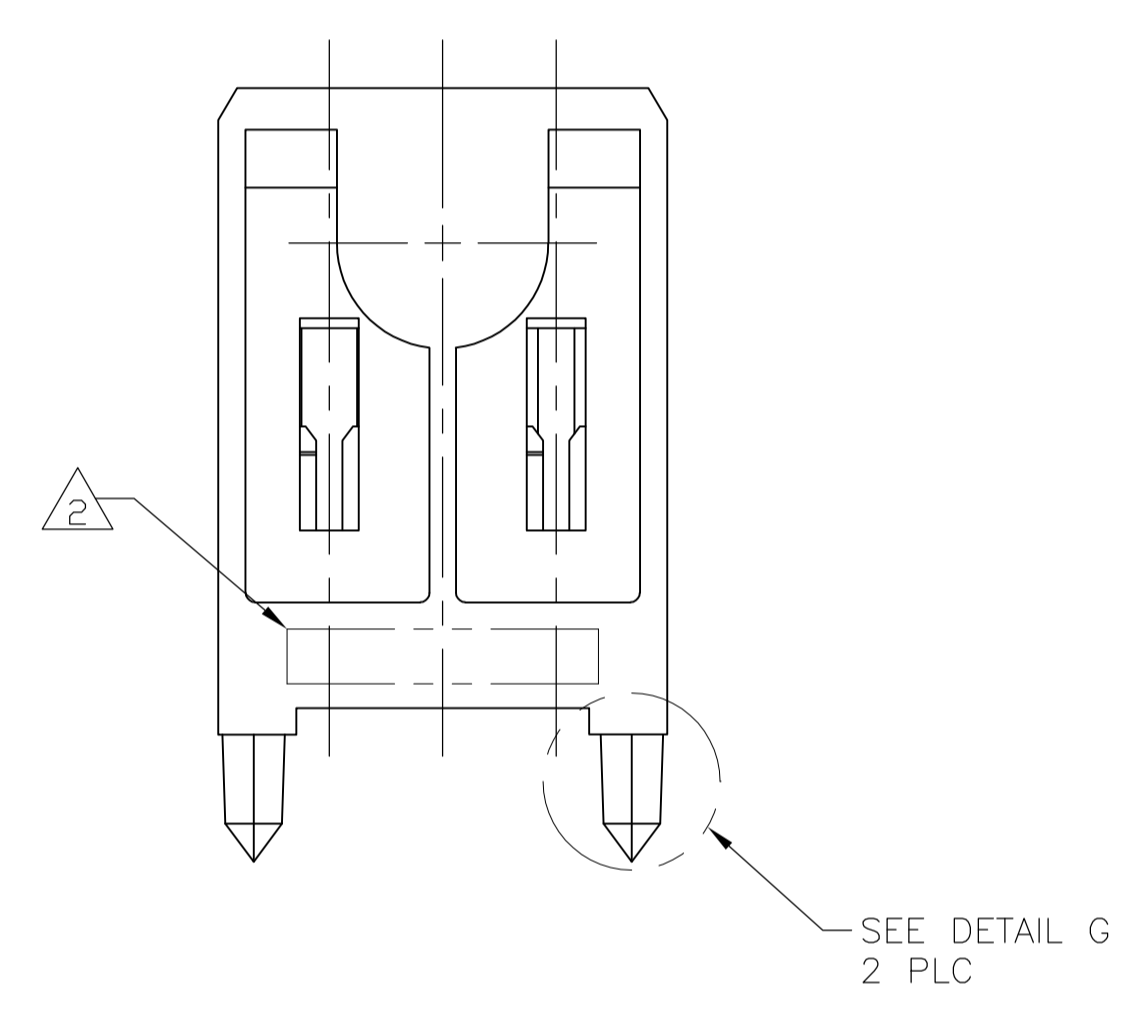

Email & Skype: info@chipsmall.com Web: www.chipsmall.com

Address: A1208, Overseas Decoration Building, #122 Zhenhua RD., Futian, Shenzhen, China

DETAIL G
SCALE 10:1

DETAIL H
SCALE 10:1

- 1 MATERIAL: LIQUID CRYSTAL POLYMER, UL 94-VO RATED, NATURAL.
- 2 PART MARKING PER AMP SPEC 115-9009, LOCATED APPROXIMATELY AS SHOWN.

RECOMMENDED PCB LAYOUT

223754-1
PART NUMBER

THIS DRAWING IS A CONTROLLED DOCUMENT.		DIN J. POLIGNONE 18FEB05	Tyco Electronics Corporation Harrisburg, PA, 17105-3608
DIMENSIONS: MM		CIK N. NORRIS 16DEC02	
TOLERANCES UNLESS OTHERWISE SPECIFIED:		APVD N. NORRIS 16DEC02	NAME
0 PLC ± -			HOUSING, GUIDE PIN
1 PLC ± -			VERTICAL, Z-PACK 2mm FB,
2 PLC ± 0.13			4 ROW, WITH LOCATING PEG
3 PLC ± -			APPLICATION SPEC
4 PLC ± -			SIZE CAGE CODE DRAWING NO
ANGLES ± 1°			RESTRICTED TO
MATERIAL 1	FINISH -	WEIGHT -	A1 00779 C=223754
CUSTOMER DRAWING		SCALE 5:1	SHEET 1 OF 1 REV 01