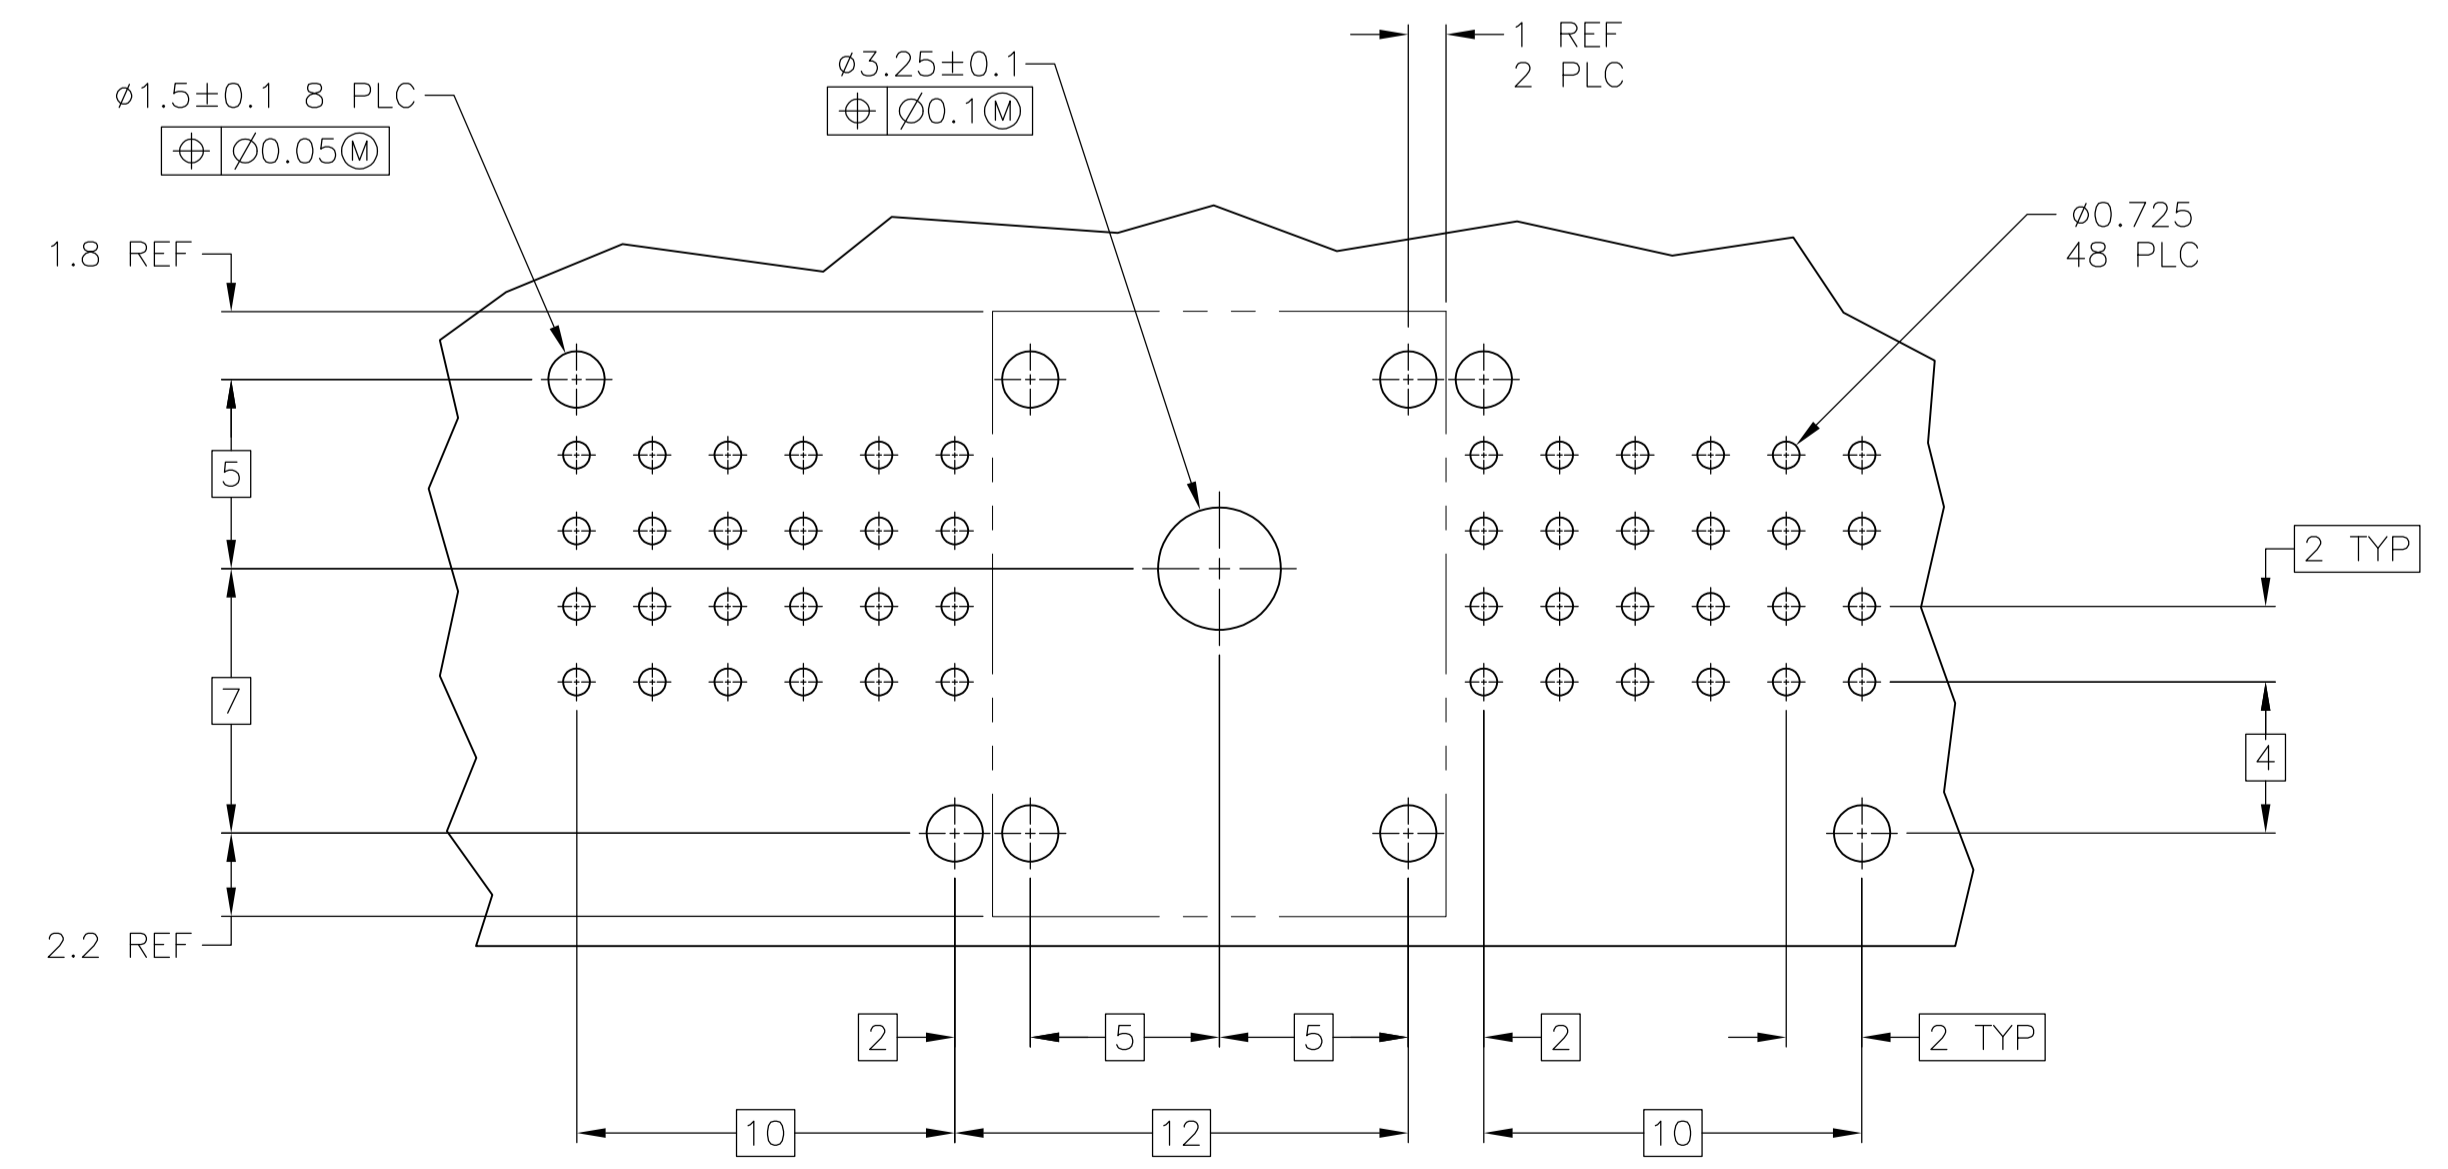

Email & Skype: info@chipsmall.com Web: www.chipsmall.com

Address: A1208, Overseas Decoration Building, #122 Zhenhua RD., Futian, Shenzhen, China

DETAIL G
SCALE 10:1

DETAIL H
SCALE 10:1

- 1 MATERIAL: LIQUID CRYSTAL POLYMER, UL 94-VO RATED, NATURAL.
- 2 PART MARKING PER AMP SPEC 115-9009, LOCATED APPROXIMATELY AS SHOWN.