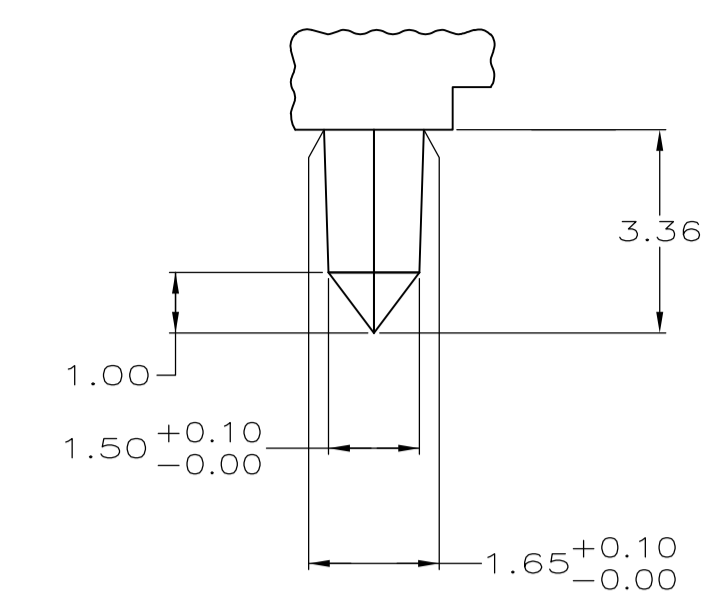

Email & Skype: info@chipsmall.com Web: www.chipsmall.com

Address: A1208, Overseas Decoration Building, #122 Zhenhua RD., Futian, Shenzhen, China

DETAIL G
SCALE 10:1

DETAIL H
SCALE 10:1

- 1 MATERIAL: LIQUID CRYSTAL POLYMER, UL 94-VO RATED, NATURAL.
- 2 PART MARKING PER AMP SPEC 115-9009, LOCATED APPROXIMATELY AS SHOWN.

RECOMMENDED PCB LAYOUT

223754-1
PART NUMBER

THIS DRAWING IS A CONTROLLED DOCUMENT.		DIN J. POLIGNONE 18FEB05	Tyco Electronics Corporation Harrisburg, PA, 17105-3608
DIMENSIONS: MM		CIK N. NORRIS 16DEC02	
TOLERANCES UNLESS OTHERWISE SPECIFIED:		APVD N. NORRIS 16DEC02	NAME
0 PLC ± -			HOUSING, GUIDE PIN
1 PLC ± -			VERTICAL, Z-PACK 2mm FB,
2 PLC ± 0.13			4 ROW, WITH LOCATING PEG
3 PLC ± -			APPLICATION SPEC
4 PLC ± -			SIZE CAGE CODE DRAWING NO
ANGLES ± 1°			RESTRICTED TO
MATERIAL 1	FINISH -	WEIGHT -	A1 00779 C=223754
CUSTOMER DRAWING		SCALE 5:1	SHEET 1 OF 1 REV 01