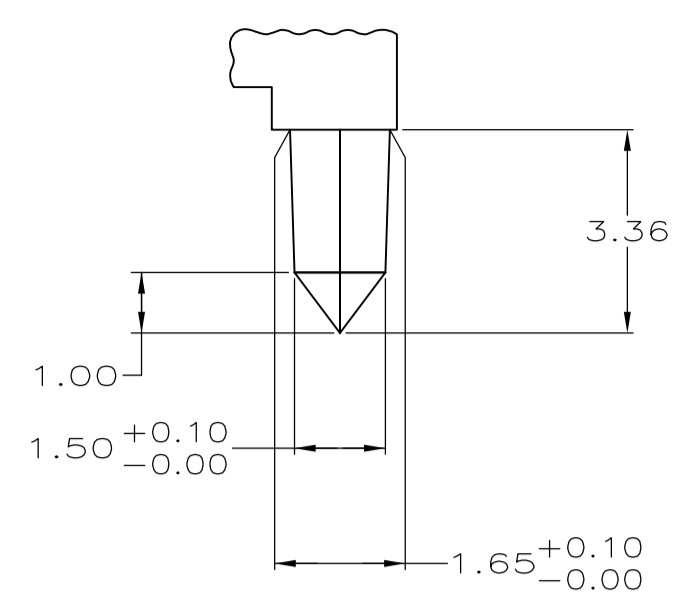

Email & Skype: info@chipsmall.com Web: www.chipsmall.com

Address: A1208, Overseas Decoration Building, #122 Zhenhua RD., Futian, Shenzhen, China

DETAIL G
SCALE 10:1

DETAIL H
SCALE 10:1

- 1 MATERIAL: LIQUID CRYSTAL POLYMER, UL 94-VO RATED, NATURAL.
- 2 PART MARKING PER AMP SPEC 115-9009, LOCATED APPROXIMATELY AS SHOWN.