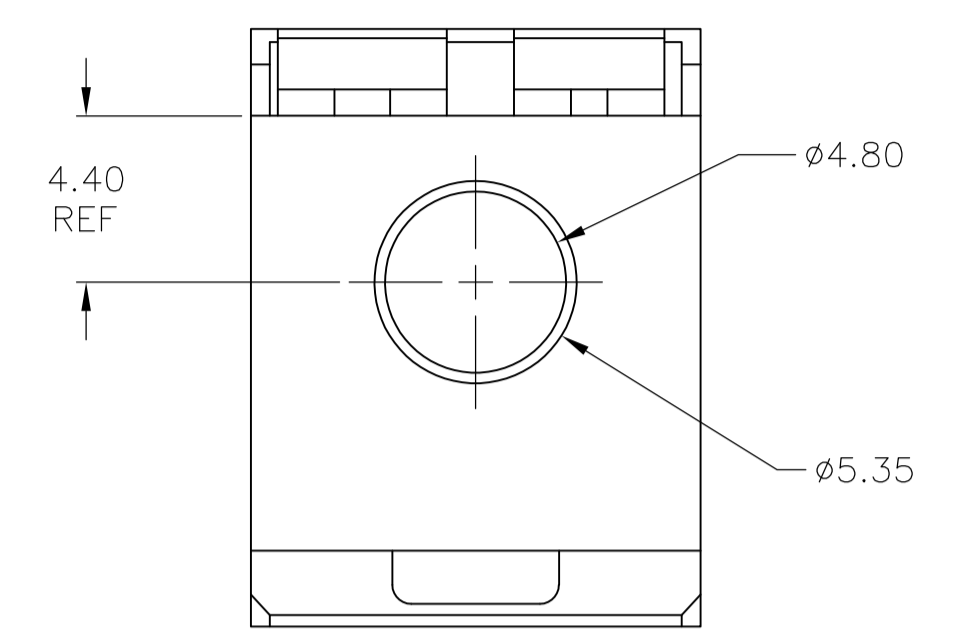

Email & Skype: info@chipsmall.com Web: www.chipsmall.com

Address: A1208, Overseas Decoration Building, #122 Zhenhua RD., Futian, Shenzhen, China

DETAIL G
SCALE 10:1

DETAIL H
SCALE 10:1

- 1 MATERIAL: LIQUID CRYSTAL POLYMER, UL 94-VO RATED, NATURAL.
- 2 PART MARKING PER AMP SPEC 115-9009, LOCATED APPROXIMATELY AS SHOWN.

RECOMMENDED PCB LAYOUT

223754-1
PART NUMBER

THIS DRAWING IS A CONTROLLED DOCUMENT.		DIN J. POLIGNONE 18FEB05	Tyco Electronics Corporation Harrisburg, PA, 17105-3608
DIMENSIONS: MM		CIK N. NORRIS 16DEC02	
TOLERANCES UNLESS OTHERWISE SPECIFIED:		APVD N. NORRIS 16DEC02	NAME
0 PLC ± -			HOUSING, GUIDE PIN
1 PLC ± -			VERTICAL, Z-PACK 2mm FB,
2 PLC ± 0.13			4 ROW, WITH LOCATING PEG
3 PLC ± -			APPLICATION SPEC
4 PLC ± -			SIZE CAGE CODE DRAWING NO
ANGLES ± 1°			RESTRICTED TO
MATERIAL 1	FINISH -	WEIGHT -	A1 00779 C=223754
CUSTOMER DRAWING		SCALE 5:1	SHEET 1 OF 1 REV 01