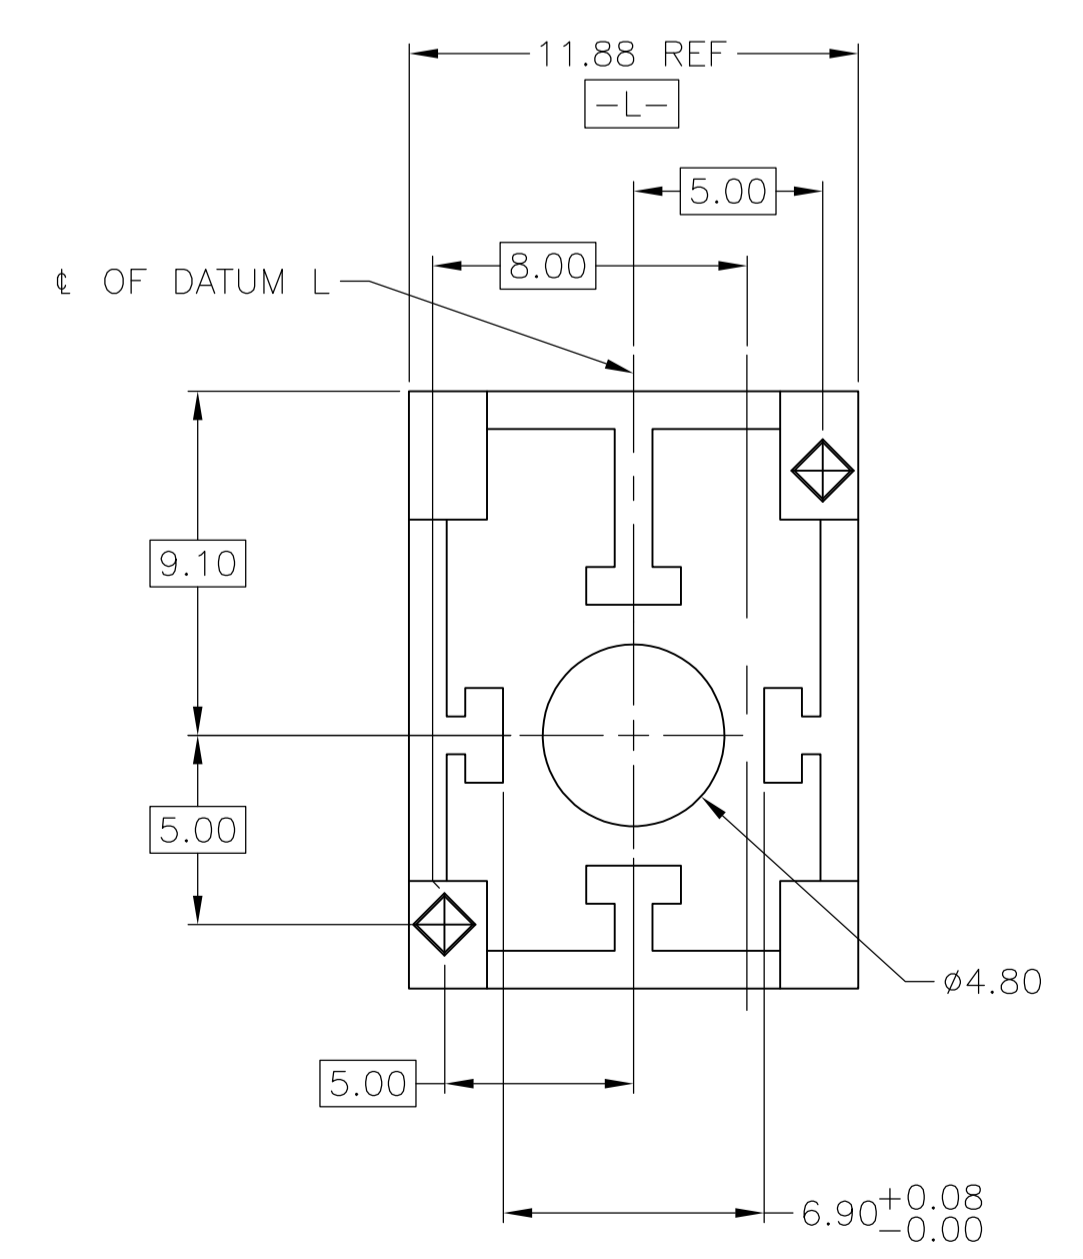

Email & Skype: info@chipsmall.com Web: www.chipsmall.com

Address: A1208, Overseas Decoration Building, #122 Zhenhua RD., Futian, Shenzhen, China

DETAIL G
SCALE 10:1

DETAIL H
SCALE 10:1

- 1 MATERIAL: LIQUID CRYSTAL POLYMER, UL 94-VO RATED, NATURAL.
- 2 PART MARKING PER AMP SPEC 115-9009, LOCATED APPROXIMATELY AS SHOWN.

RECOMMENDED PCB LAYOUT

223754-1
PART NUMBER

THIS DRAWING IS A CONTROLLED DOCUMENT.		DIN J. POLIGNONE 18FEB05	Tyco Electronics Corporation Harrisburg, PA, 17105-3608
DIMENSIONS: MM		CIK N. NORRIS 16DEC02	
TOLERANCES UNLESS OTHERWISE SPECIFIED:		APVD N. NORRIS 16DEC02	NAME
0 PLC ± -			HOUSING, GUIDE PIN
1 PLC ± -			VERTICAL, Z-PACK 2mm FB,
2 PLC ± 0.13			4 ROW, WITH LOCATING PEG
3 PLC ± -			APPLICATION SPEC
4 PLC ± -			SIZE CAGE CODE DRAWING NO
ANGLES ± 1°			RESTRICTED TO
MATERIAL 1	FINISH -	WEIGHT -	A1 00779 C=223754
CUSTOMER DRAWING		SCALE 5:1	SHEET 1 OF 1 REV 01