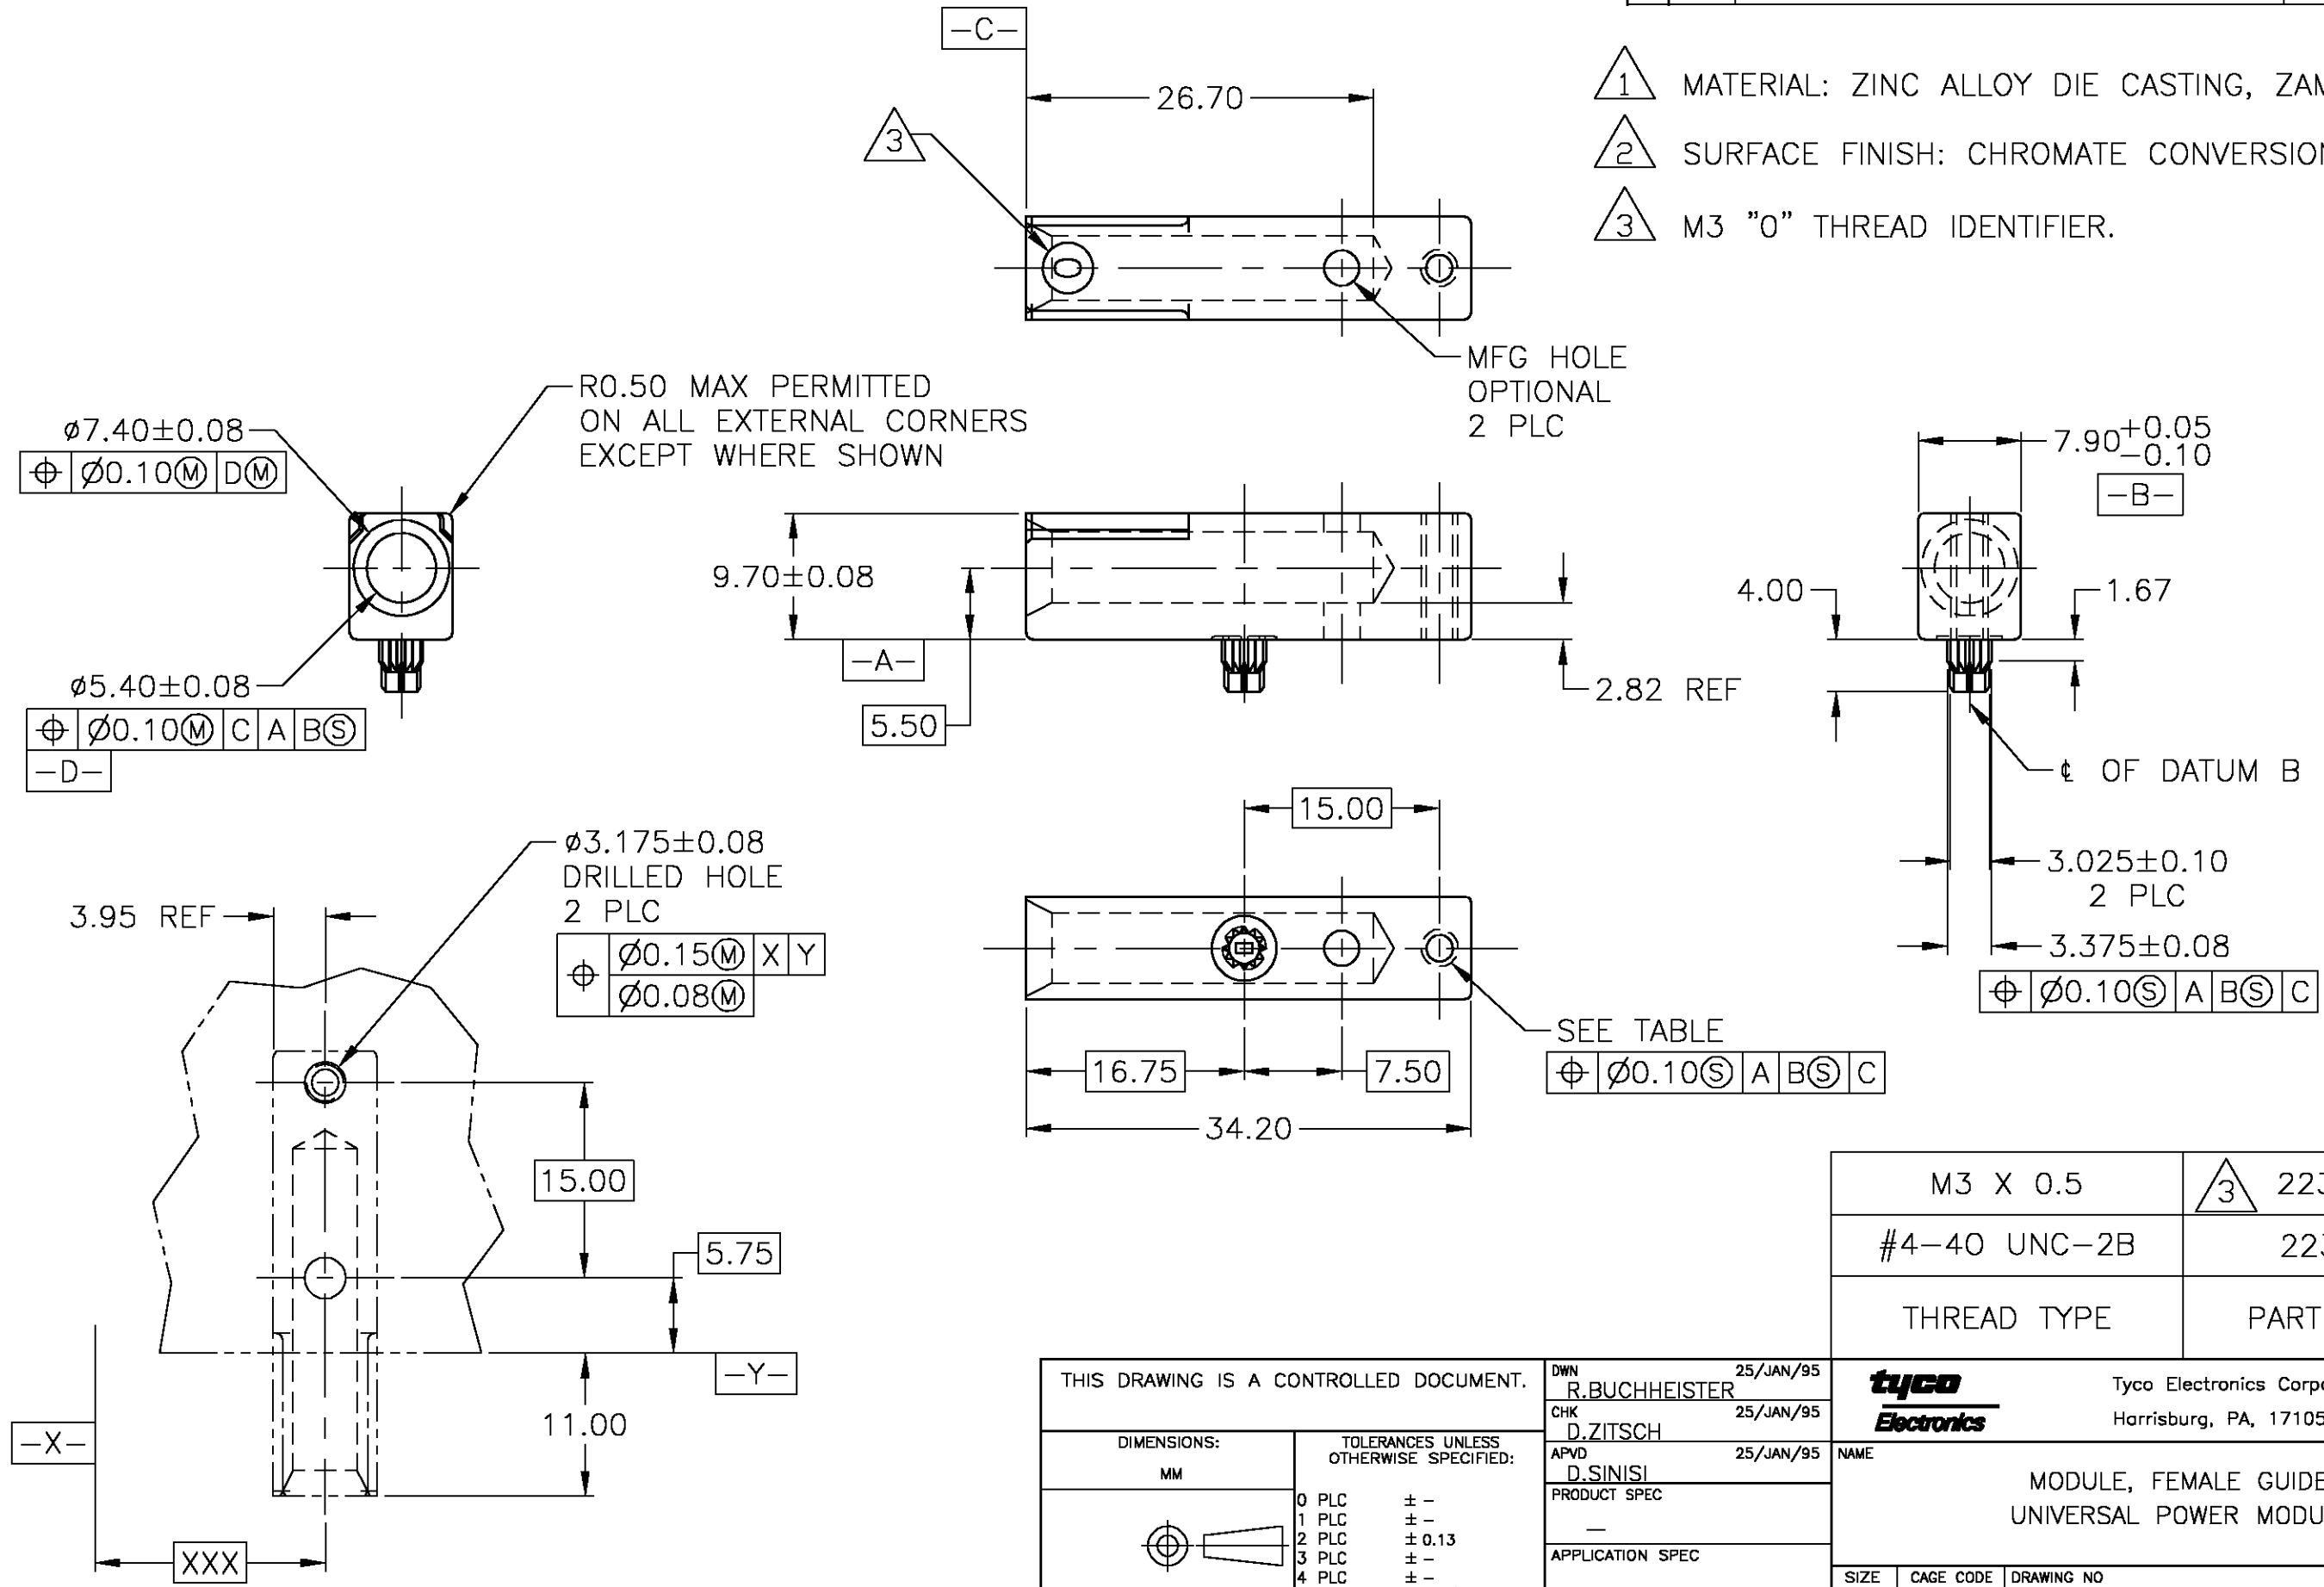

LOC	DIST	REVISIONS			
P	LTR	DESCRIPTION	DATE	DWN	APVD
AD	00	F	REV PER EC 0S12-0186-03	06MAY03	BC RP

- 1 MATERIAL: ZINC ALLOY DIE CASTING, ZAMAK 3.
- 2 SURFACE FINISH: CHROMATE CONVERSION COATING.
- 3 M3 "0" THREAD IDENTIFIER.

THIS DRAWING IS A CONTROLLED DOCUMENT.		DWN	R.BUCHHEISTER	25/JAN/95	 Tyco Electronics Corporation Harrisburg, PA, 17105-3608
DIMENSIONS: MM		CHK	D.ZITSCH	25/JAN/95	
TOLERANCES UNLESS OTHERWISE SPECIFIED:		APVD	D.SINISI	25/JAN/95	
0 PLC ± - 1 PLC ± - 2 PLC ± 0.13 3 PLC ± - 4 PLC ± - ANGLES ± -		PRODUCT SPEC	NAME		
MATERIAL 1		FINISH	2		MODULE, FEMALE GUIDE, UNIVERSAL POWER MODULE
WEIGHT - CUSTOMER DRAWING		SIZE	A3	CAGE CODE	00779
		DRAWING NO	C=223957		RESTRICTED TO
		SCALE	2:1		SHEET 1 OF 1
		REV	F		