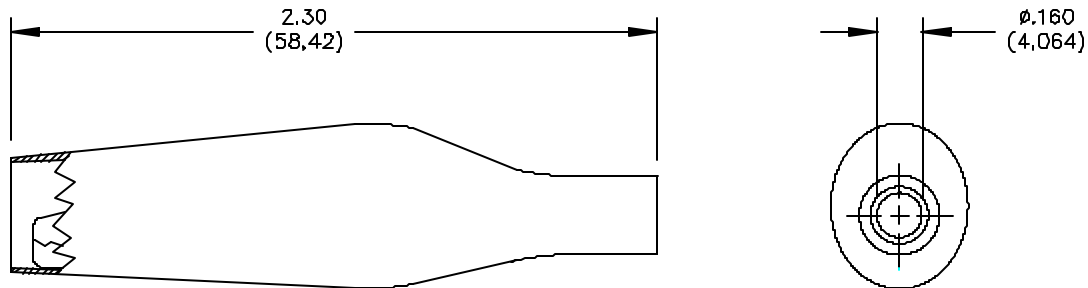

### FEATURES:

- Alligator Clip features a banana jack interface for quick and easy attachment to various lengths of banana plug patch cords.
- Alligator jaw opens up to .300" (7,62mm) for attachment to most test terminals.
- Flexible boot provides insulation protection.

### ORDERING INFORMATION: Model 2240-\*

\* = Color Code, -0 Black, -2 Red

Sold in packages of 10 per color

All dimensions are in inches. Tolerances (except noted): .xx = ±.02" (.51 mm), .xxx = ± .005" (.127 mm).