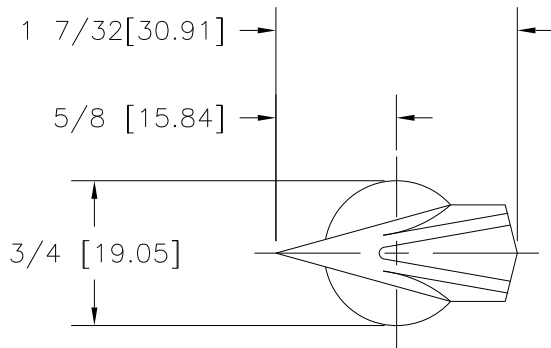

USE # 28 DR. (.140 DIA.); # 8-32 TAP.
8-32 THD. X 7/16 LG. CUP POINTED,
SLOTTED TYPE, HEADLESS, I-22; ONE REQ'D.

PIN(S) #	USING MOLD
# 2300	M-2300-1 (AUTO) (20 CAVITY'S RUN)
# 2300-1	M-2300-3 (SAC) (36 CAVITY'S RUN)