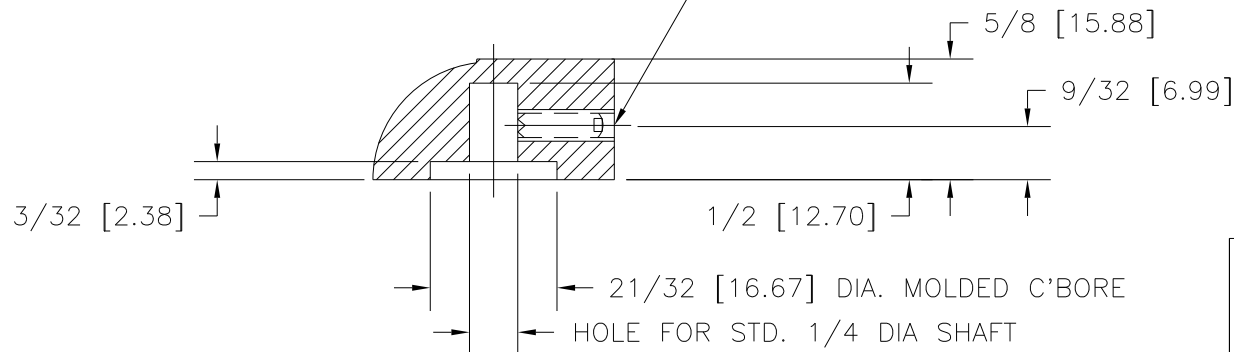

P/N 2300-BL

BASE PART 2300-03

SET SCREW I-22

THIS DRAWING IS THE PROPERTY OF DAVIES MOLDING COMPANY, IS SUBMITTED SOLELY AS A DESIGN OR ENGINEERING PROJECT. WE ACCEPT NO RESPONSIBILITY WHATSOEVER FOR THE PRACTICAL APPLICATION OF THE PIECES MADE TO THIS DESIGN.

USE # 28 DR. (.140 DIA.); # 8-32 TAP.
8-32 THD. X 7/16 LG. CUP POINTED,
SLOTTED TYPE, HEADLESS, I-22; ONE REQ'D.

PIN(S) #	USING MOLD
# 2300	M-2300-1 (AUTO) (20 CAVITY'S RUN)
# 2300-1	M-2300-3 (SAC) (36 CAVITY'S RUN)