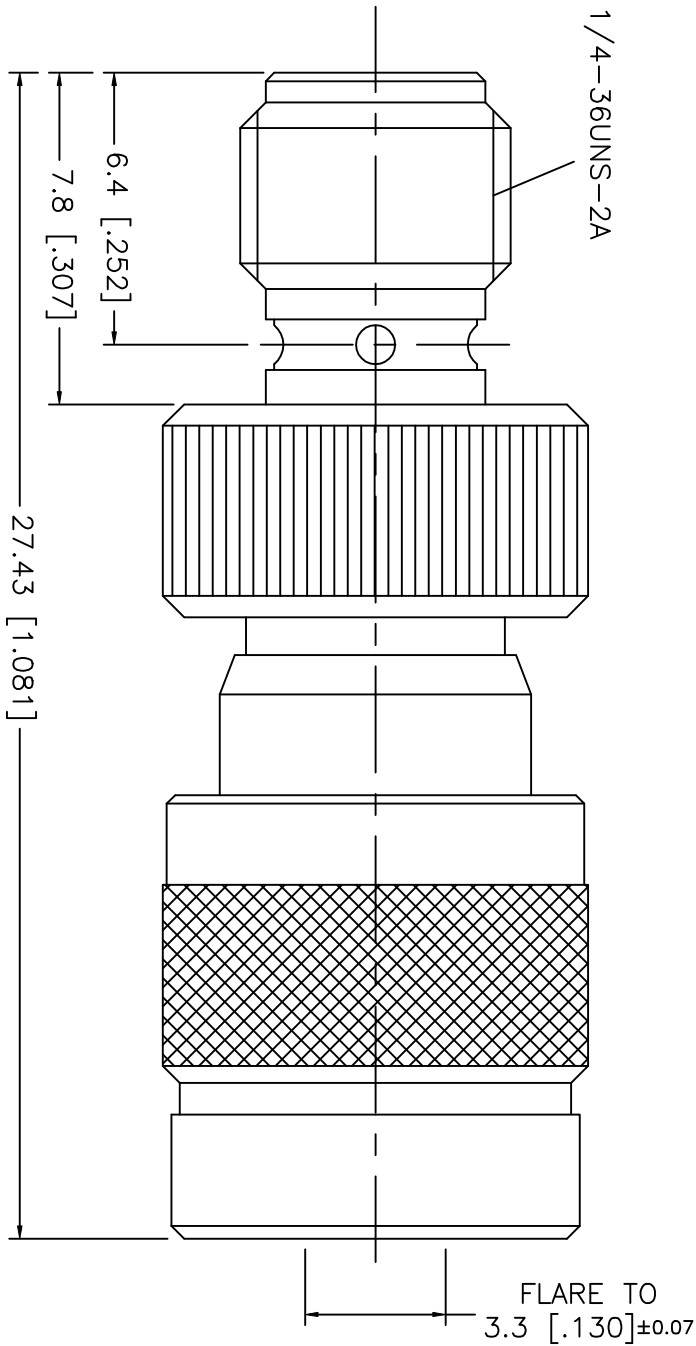

REV.	DATE	DESCRIPTION
NC	02/19/02	INITIAL RELEASE

8	SHELL	BRASS	NICKEL	UNLESS OTHERWISE SPECIFIED DIMENSIONS ARE IN MILLIMETERS DIMENSIONS IN [ ] ARE IN INCHES FOR CUSTOMER REFERENCE ONLY  UNLESS OTHERWISE SPECIFIED TOLERANCES FOR MILLIMETERS ARE: 0.5-6 = ± 0.2 6-30 = ± 0.4 30-120 = ± 0.6 120-315 = ± 1 315-1000 = ± 1.6 1000-2000 = ± 2.4	APPROVALS DRAWN G.R.S. CHECKED ISSUED	DATE 02/19/02	TITLE SMA JACK TO 1.0/2.3 PLUG ADAPTOR	SIZE A	FSQM NO. 99001	DWG. NO. 242179.DWG	REV. NC
7	SPRING	BER. COPPER	NATURAL								
6	BODY	BRASS	NICKEL								
5	CONTACT PIN	BER. COPPER	GOLD								
4	INSULATOR	TEFLON	NATURAL								
3	INSULATOR	TEFLON	NATURAL								
2	OUT CONTACT	PHOS. BRONZE	GOLD								
1	HOUSING	BRASS	GOLD								
	DESCRIPTION	MATERIAL	FINISH	DO NOT SCALE DRAWING				SCALE		SHEET	1 OF 1