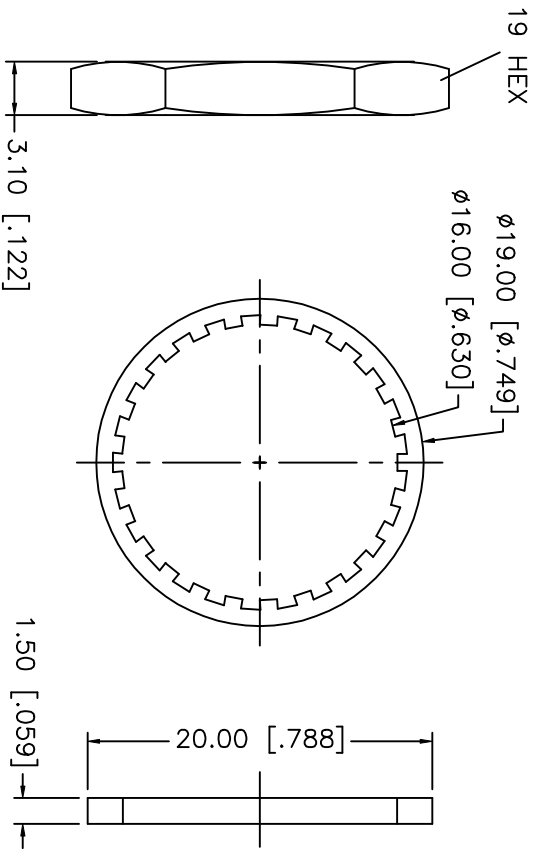

Email & Skype: info@chipsmall.com Web: www.chipsmall.com

Address: A1208, Overseas Decoration Building, #122 Zhenhua RD., Futian, Shenzhen, China

REV.	DATE	DESCRIPTION
NC	03/31/02	INITIAL RELEASE

NOTE:
1. MAX. PANEL THICKNESS = 6.8mm

NO.	DESCRIPTION	MATERIAL	FINISH	UNLESS OTHERWISE SPECIFIED DIMENSIONS ARE IN MILLIMETERS	APPROVALS	DATE	TITLE
8	HEX NUT	BRASS	NICKEL	DIMENSIONS IN [] ARE IN INCHES FOR CUSTOMER REFERENCE ONLY UNLESS OTHERWISE SPECIFIED TOLERANCES FOR INCHES ARE: .XXX = ± 0.005" .XX = ± 0.010" X = ± 0.020" DO NOT SCALE DRAWING	DRAWN G.R.S. CHECKED ISSUED	03/31/02	Amphenol - Connex CONNECTOR CORPORATION N BULKHEAD JACK TO SMB JACK ADAPTOR
7	LOCK WASHER	BRASS	NICKEL				
6	GASKET	SILICONE	RED				
5	BODY	BRASS	NICKEL				
4	CONTACT PIN	BER. COPPER	GOLD				
3	INSULATOR	TEFLON	NATURAL				
2	HOUSING	BRASS	NICKEL				
1	DESCRIPTION	MATERIAL	FINISH				

SIZE	FSCM NO.	DWG. NO.	REV.
A	99001	242183.DWG	NC
SCALE	NA	PART NO.	SHEET
		242183	1 OF 1