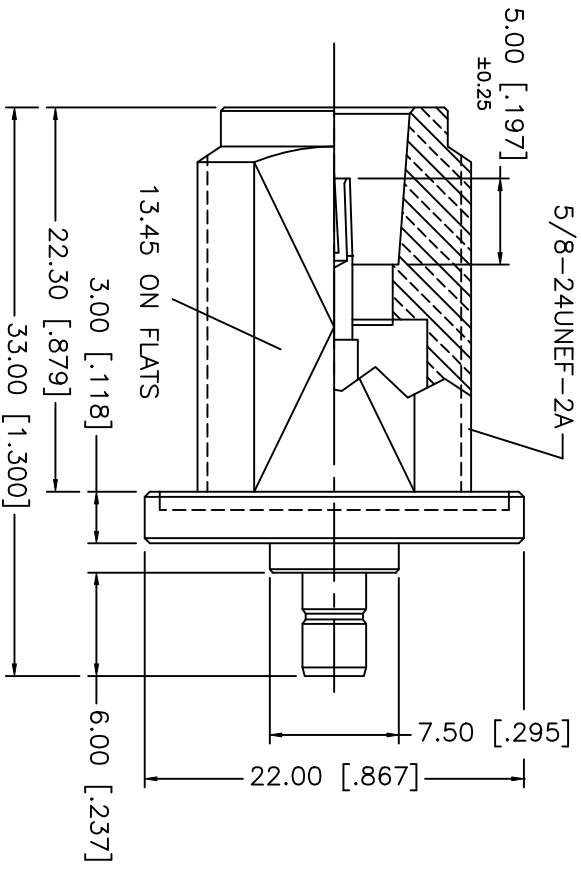

Email & Skype: info@chipsmall.com Web: www.chipsmall.com

Address: A1208, Overseas Decoration Building, #122 Zhenhua RD., Futian, Shenzhen, China

REV.	DATE	DESCRIPTION
NC	03/31/02	INITIAL RELEASE

NOTE:
1. MAX. PANEL THICKNESS = 6.8mm

NO.	DESCRIPTION	MATERIAL	FINISH	UNLESS OTHERWISE SPECIFIED DIMENSIONS ARE IN MILLIMETERS	APPROVALS	DATE	TITLE
8	HEX NUT	BRASS	NICKEL	DIMENSIONS IN [] ARE IN INCHES FOR CUSTOMER REFERENCE ONLY UNLESS OTHERWISE SPECIFIED TOLERANCES FOR INCHES ARE: .XXX = ± 0.005" .XX = ± 0.010" X = ± 0.020" DO NOT SCALE DRAWING	DRAWN G.R.S. CHECKED ISSUED	03/31/02	Amphenol - Connex CONNECTOR CORPORATION N BULKHEAD JACK TO SMB JACK ADAPTOR
7	LOCK WASHER	BRASS	NICKEL				
6	GASKET	SILICONE	RED				
5	BODY	BRASS	NICKEL				
4	CONTACT PIN	BER. COPPER	GOLD				
3	INSULATOR	TEFLON	NATURAL				
2	HOUSING	BRASS	NICKEL				
1	DESCRIPTION	MATERIAL	FINISH				

SIZE	FSCM NO.	DWG. NO.	REV.
A	99001	242183.DWG	NC
SCALE	NA	PART NO.	SHEET
		242183	1 OF 1