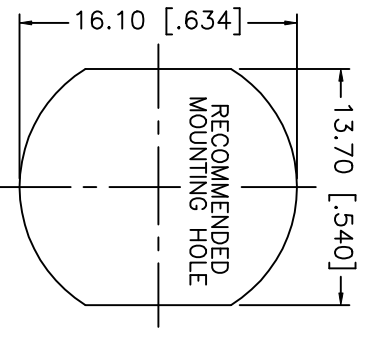

REV.	DATE	DESCRIPTION
NC	03/31/02	INITIAL RELEASE

NOTE:
1. MAX. PANEL THICKNESS = 6.8mm

NO.	DESCRIPTION	MATERIAL	FINISH	UNLESS OTHERWISE SPECIFIED DIMENSIONS ARE IN MILLIMETERS	APPROVALS	DATE	TITLE
8	HEX NUT	BRASS	NICKEL	DIMENSIONS IN [ ] ARE IN INCHES FOR CUSTOMER REFERENCE ONLY UNLESS OTHERWISE SPECIFIED TOLERANCES FOR INCHES ARE: .XXX = ± 0.005" .XX = ± 0.010" X = ± 0.020" DO NOT SCALE DRAWING	DRAWN G.R.S. CHECKED ISSUED	03/31/02	Amphenol - Connex CONNECTOR CORPORATION N BULKHEAD JACK TO SMB JACK ADAPTOR
7	LOCK WASHER	BRASS	NICKEL				
6	GASKET	SILICONE	RED				
5	BODY	BRASS	NICKEL				
4	CONTACT PIN	BER. COPPER	GOLD				
3	INSULATOR	TEFLON	NATURAL				
2	HOUSING	BRASS	NICKEL				
1	DESCRIPTION	MATERIAL	FINISH				

SIZE	FSCM NO.	DWG. NO.	REV.
A	99001	242183.DWG	NC
SCALE	NA	PART NO.	SHEET
		242183	1 OF 1