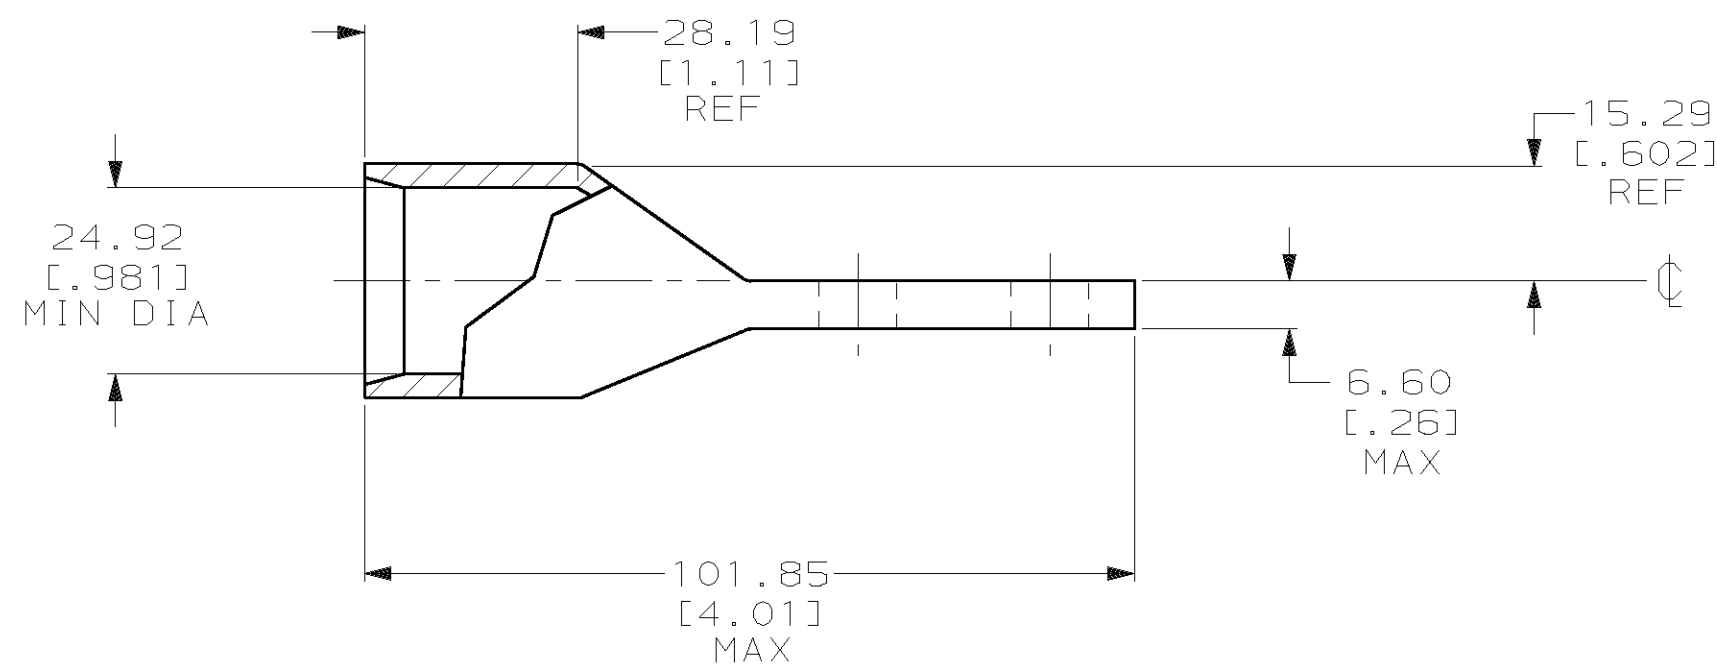

LOC		DIST		P		F		ZONE		LTR		REVISIONS		DATE	APPD
G		86										D REV PER 063A-0561-01		07OCT02	JR/MS

- 1 TIN PL 0.00381 [.000150] MIN THK PER MIL-T-10727
- 2 CIRCULAR MIL RANGE: 450-550 MCM

METRIC

276887-1

PART NO

DO NOT SCALE PRINT. UNLESS SPECIFIED DIMENSIONS IN mm [INCHES] TOLERANCES ON : 2 PLC DEC ± 0.51 [.020] 3 PLC DEC ± - ANGLES ± -	DR 10/15/91 DK SCHRUM	AMP INCORPORATED Harrisburg, Pa. 17105	
	CHK 10/16/91 AJ KAUFMAN		
MATERIAL ANNEALED COPPER ASTM B-75	APPD 10/16/91 WJ VOCKROTH	NAME TERMINAL, AMPPOWER™ WIRE SIZE: 253.0mm ² [500] MCM	
FINISH △	APPD 10/16/91 AJ ADELMANN	PRODUCT SPEC -	
	APPLICATION SPEC -	SIZE C	CAGE CODE 00779
	WEIGHT -	SCALE 1:1	DRAWING NO 276887
			SHEET 1 OF 1