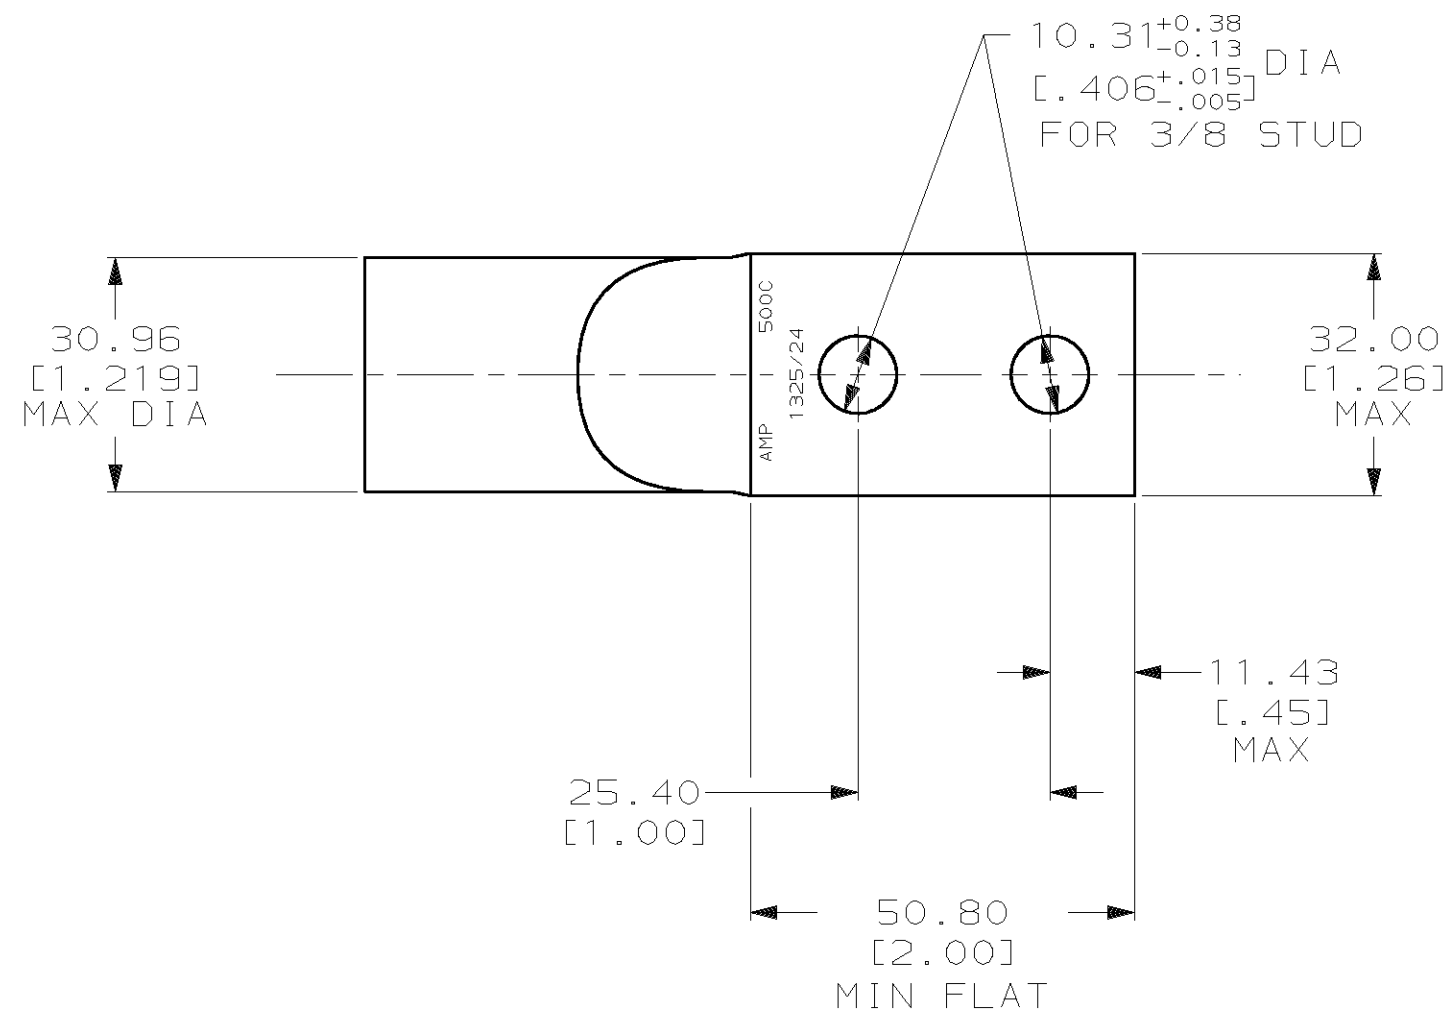

LOC		DIST		P		F		ZONE		LTR		REVISIONS		DATE	APPD
G		86										D REV PER 063A-0561-01		07OCT02	JR/MS

- 1 TIN PL 0.00381 [.000150] MIN THK PER MIL-T-10727
- 2 CIRCULAR MIL RANGE: 450-550 MCM

METRIC

276887-1

PART NO

DO NOT SCALE PRINT. UNLESS SPECIFIED DIMENSIONS IN mm [INCHES] TOLERANCES ON : 2 PLC DEC ± 0.51 [.020] 3 PLC DEC ± - ANGLES ± -	DR 10/15/91 DK SCHRUM	AMP INCORPORATED Harrisburg, Pa. 17105	
	CHK 10/16/91 AJ KAUFMAN		
MATERIAL ANNEALED COPPER ASTM B-75	APPD 10/16/91 WJ VOCKROTH	NAME TERMINAL, AMPPOWER™ WIRE SIZE: 253.0mm ² [500] MCM	
FINISH △	APPD 10/16/91 AJ ADELMANN	PRODUCT SPEC -	
	APPLICATION SPEC -	SIZE C	CAGE CODE 00779
	WEIGHT -	SCALE 1:1	DRAWING NO 276887
			SHEET 1 OF 1