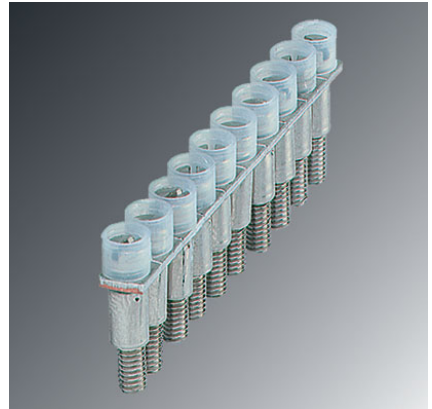

Fixed bridge, Number of positions: 10, Color: aluminum

Commercial data

GTIN (EAN)	 4 017918 068004
sales group	A900
Pack	10 pcs.
Customs tariff	85389099
Catalog page information	Page 397 (CL-2009)

Product notesWEEE/RoHS-compliant since:
01/01/2003