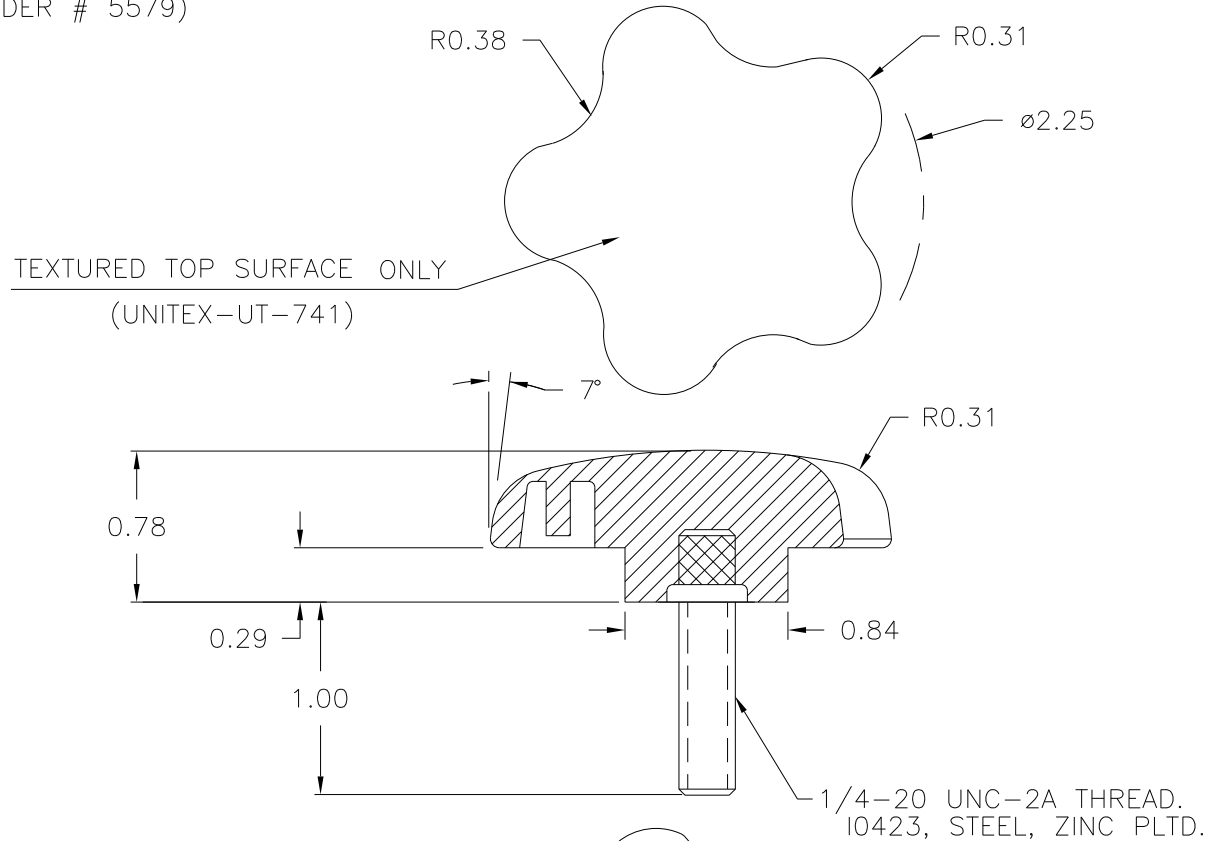

(TOOL ORDER # 5579)

CAV.	2980
CORE	2980
SLEEVE	2980
PIN	2980-X
INSERT	10423

NOTE : GATE TO BE TRIMMED FLUSH OR BELOW THIS SURFACE

(C) MATERIAL: NYLON 6/6 (ZY2), (ZY6)  
OR ENGINEERING APPROVED EQUIVALENT  
COLOR: BLACK