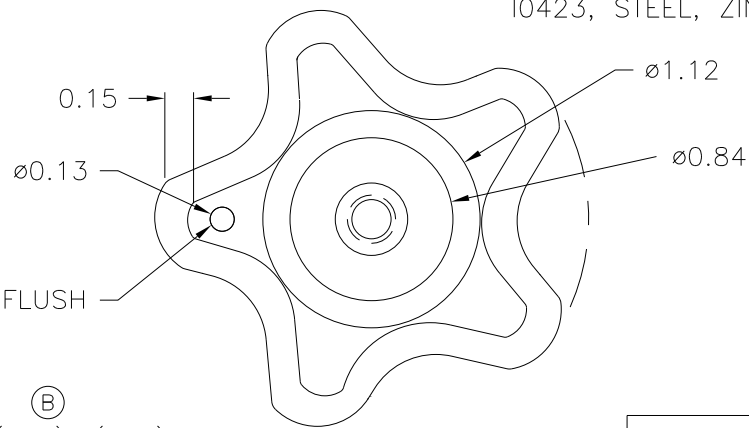

PART NAME: 5 STAR-KNOB SCALE: 1:1 DATE: 3/14/95 DR. BY HD

DESIGNERS & MANUFACTURERS OF KNOBS, HANDLES, CASES & CUSTOM PLASTIC COMPONENTS

P/N 2980-X

M NO. # 9

THIS DRAWING IS THE PROPERTY OF DAVIES MOLDING COMPANY, IS SUBMITTED SOLELY AS A DESIGN OR ENGINEERING PROJECT. WE ACCEPT NO RESPONSIBILITY WHATSOEVER FOR THE PRACTICAL APPLICATION OF THE PIECES MADE TO THIS DESIGN.

(TOOL ORDER # 5579)

CAV.	2980
CORE	2980
SLEEVE	2980
PIN	2980-X
INSERT	10423

NOTE : GATE TO BE TRIMMED FLUSH OR BELOW THIS SURFACE

(C) MATERIAL: NYLON 6/6 (ZY2), (ZY6)  
OR ENGINEERING APPROVED EQUIVALENT  
COLOR: BLACK