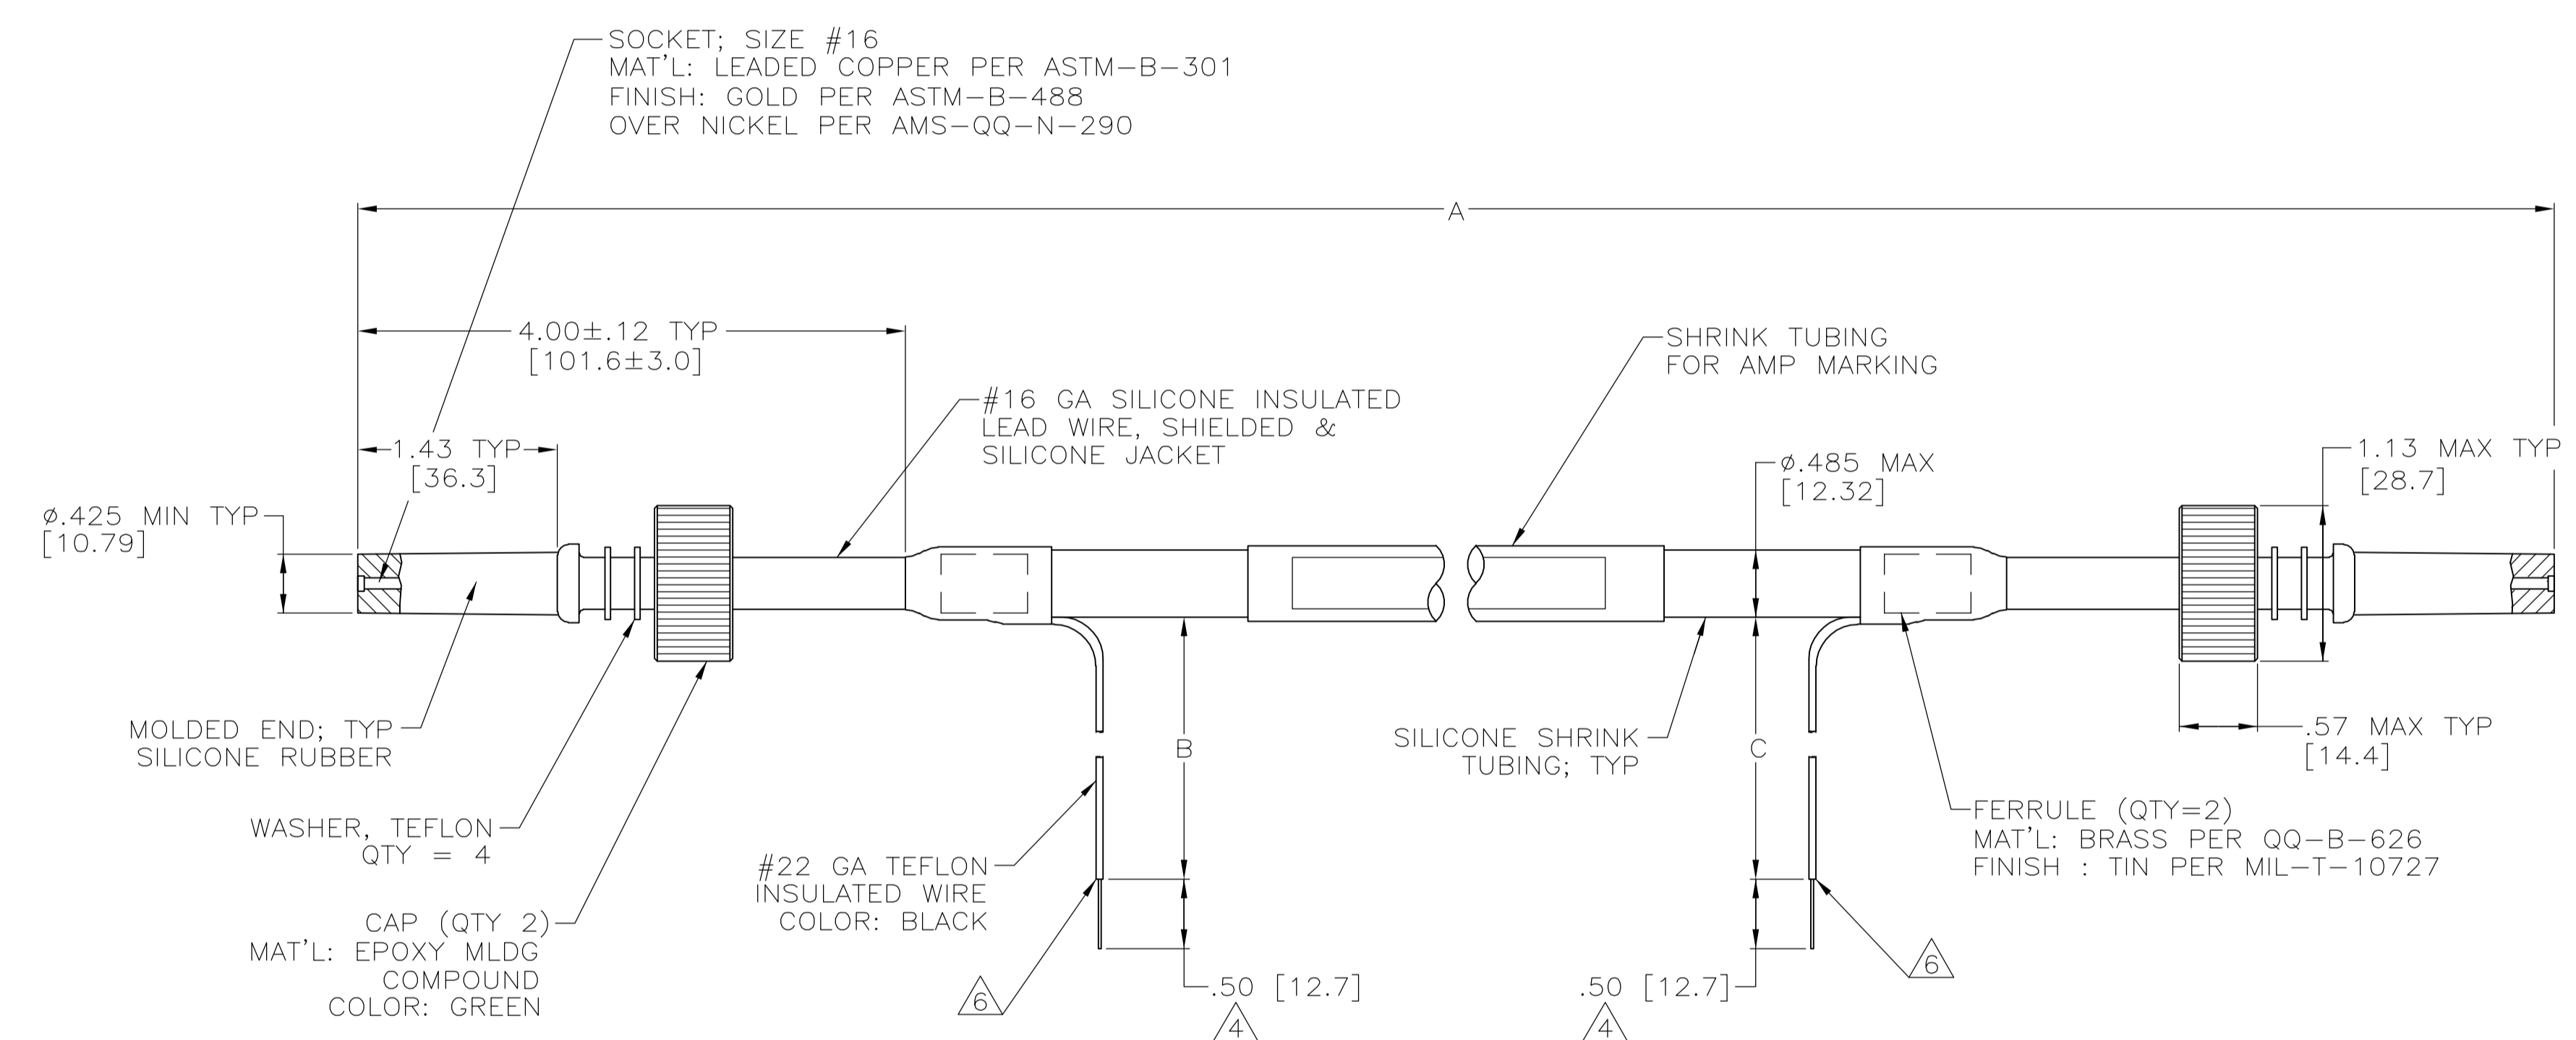

LOC	DIST	REVISIONS					
DF	SO	P	LTR	DESCRIPTION	DATE	DWN	APVD
		T		REV PER ECO-05-003705	08-05	AA	DE

- \triangle 1. TOLERANCE OF LEAD LENGTH:
UP TO 24 INCHES [609.6] = ± 1.2 [± 3.0]
24 INCHES [609.6] & UP = $\pm 1\%$
- 2. MARKED PER MIL-STD-130.
- 3. TO MATE WITH AMP LGH-2
RECEPTACLE WITH 1.43 [36.3] BARREL DEPTH.
- \triangle 4. PIGTAIL IS SOLDER DIPPED.
- 5. OPERATING VOLTAGE: 30 KVDC AT 0 TO 70,000 FEET,
-55°C TO 125°C.
- \triangle 6. INSULATION CUT, BUT NOT REMOVED.