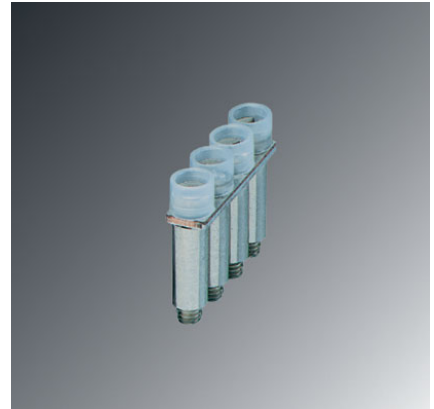

FBRI 4-5 N

Order No.: 3000191

<http://eshop.phoenixcontact.de/phoenix/treeViewClick.do?UID=3000191>

Fixed bridge, Number of positions: 4, Color: silver

Commercial data

GTIN (EAN)	 4 017918 089641
sales group	A900
Pack	10 pcs.
Customs tariff	85389099
Catalog page information	Page 354 (CL-2009)

Product notes

WEEE/RoHS-compliant since:
01/01/2003

<http://www.download.phoenixcontact.com>
Please note that the data given here has been taken from the online catalog. For comprehensive information and data, please refer to the user documentation. The General Terms and Conditions of Use apply to Internet downloads.