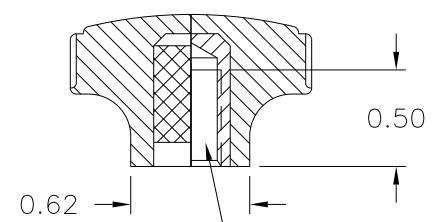

Email & Skype: info@chipsmall.com Web: www.chipsmall.com

Address: A1208, Overseas Decoration Building, #122 Zhenhua RD., Futian, Shenzhen, China

PART NAME: KNOB SCALE: 1:1 DATE: 12/16/53 DR. BY JC

THIS DRAWING IS THE PROPERTY OF DAVIES MOLDING COMPANY, IS SUBMITTED SOLELY AS A DESIGN OR ENGINEERING PROJECT. WE ACCEPT NO RESPONSIBILITY WHATSOEVER FOR THE PRACTICAL APPLICATION OF THE PIECES MADE TO THIS DESIGN.

DESIGNERS & MANUFACTURERS OF KNOBS, HANDLES, CASES & CUSTOM PLASTIC COMPONENTS

P/N 3008BG

M NO. 3008

CAD/REDRAWN : 5/20/94 : HD

ⓑ

ⓒ

CAV.	3008
PLUNGER	3008
PIN	3008-29
SHIMS	3008-A+B
INSERT	10528
LEG SHIMS	1/32

5/16-18 UNC-2B THD'D.
INSERT 10528, H.H.BRASS

MATERIAL: G.P. PHENOLIC (B11)
COLOR: BLACK

TOLERANCES: UNLESS OTHERWISE SPECIFIED	DO NOT SCALE DRAWING				
DECIMALS: X.XXX ± .005 X.XX ± .015	MM: X.XX ± 0.15MM X.X ± 0.4MM	C	WAS 3/4 HGT.KNOB, LEG SHIM ADDED	HD	10/7/83
FRACTIONS ± 1/64	ANG. ± 1°	B	WAS 3008-29 PIN, WAS 1-78	NH	8/13/74
CHANGES					