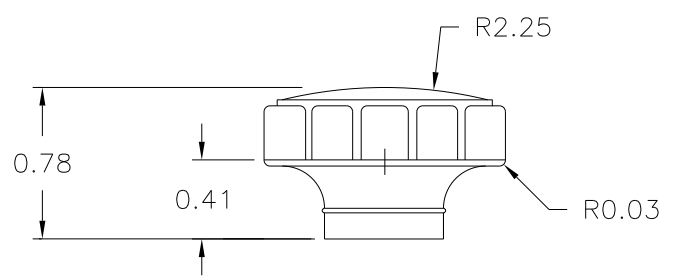

5/16-18 UNC-2B THD'D.
INSERT 10528, H.H.BRASS

MATERIAL: G.P. PHENOLIC (B11)
COLOR: BLACK

TOLERANCES: UNLESS OTHERWISE SPECIFIED	DO NOT SCALE DRAWING				
DECIMALS: X.XXX ± .005 X.XX ± .015	MM: X.XX ± 0.15MM X.X ± 0.4MM	C	WAS 3/4 HGT.KNOB, LEG SHIM ADDED	HD	10/7/83
FRACTIONS ± 1/64	ANG. ± 1°	B	WAS 3008-29 PIN, WAS 1-78	NH	8/13/74
CHANGES					