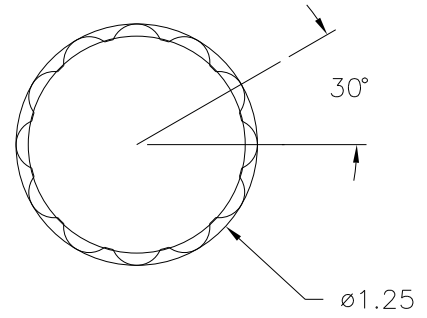

PART NAME: KNOB   SCALE: 1:1   DATE: 12/16/53   DR. BY JC

THIS DRAWING IS THE PROPERTY OF DAVIES MOLDING COMPANY, IS SUBMITTED SOLELY AS A DESIGN OR ENGINEERING PROJECT. WE ACCEPT NO RESPONSIBILITY WHATSOEVER FOR THE PRACTICAL APPLICATION OF THE PIECES MADE TO THIS DESIGN.

DESIGNERS & MANUFACTURERS OF KNOBS, HANDLES, CASES & CUSTOM PLASTIC COMPONENTS

P/N 3008BG

M NO. 3008

CAD/REDRAWN : 5/20/94 : HD

ⓑ

ⓒ

CAV.	3008
PLUNGER	3008
PIN	3008-29
SHIMS	3008-A+B
INSERT	10528
LEG SHIMS	1/32